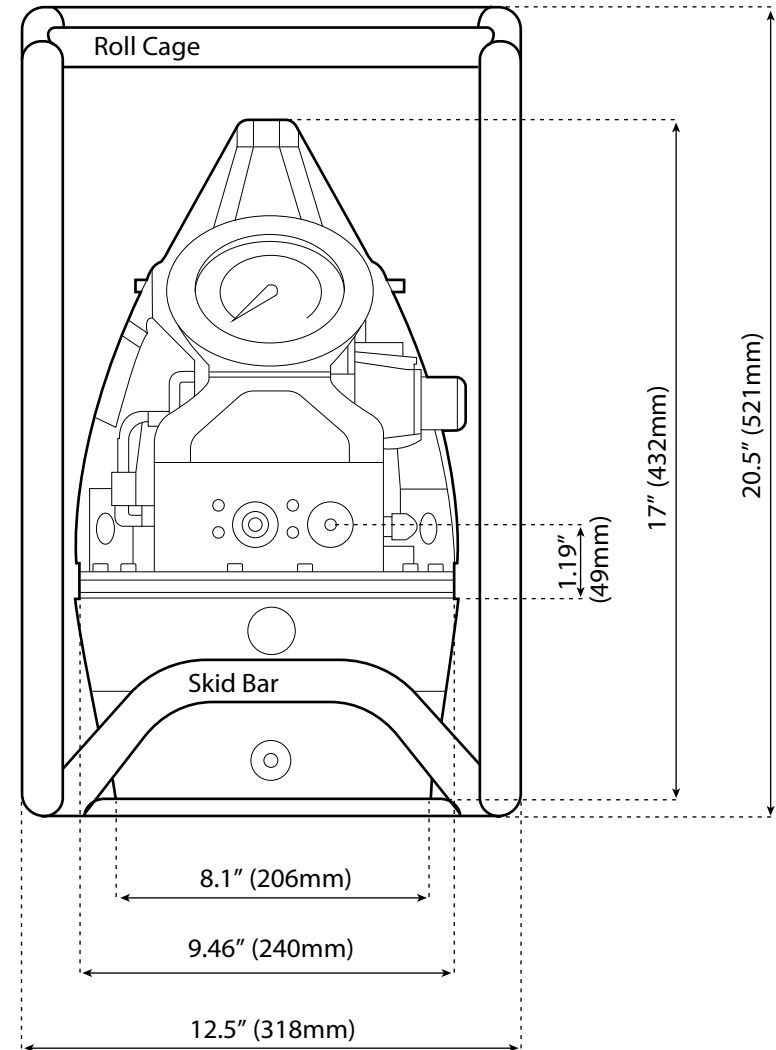

# ENERPAC ZU4208TB-QH HYDRAULIC PUMP w/ HEAT EXCHANGER

Dimensioned Drawing