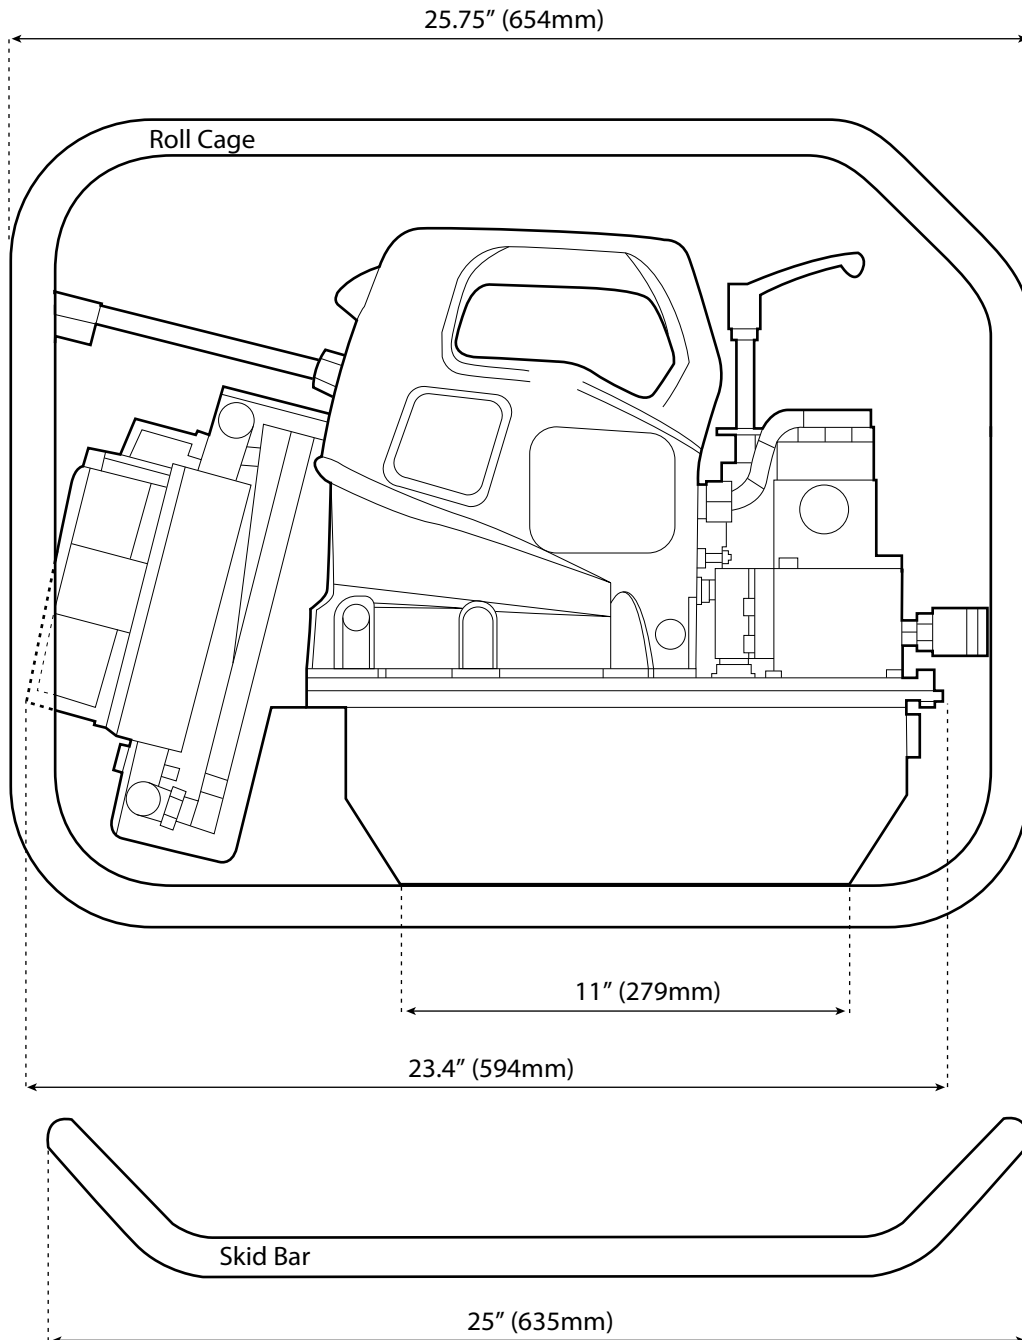

# ENERPAC ZU4208TB-QH HYDRAULIC PUMP w/ HEAT EXCHANGER

Dimensioned Drawing