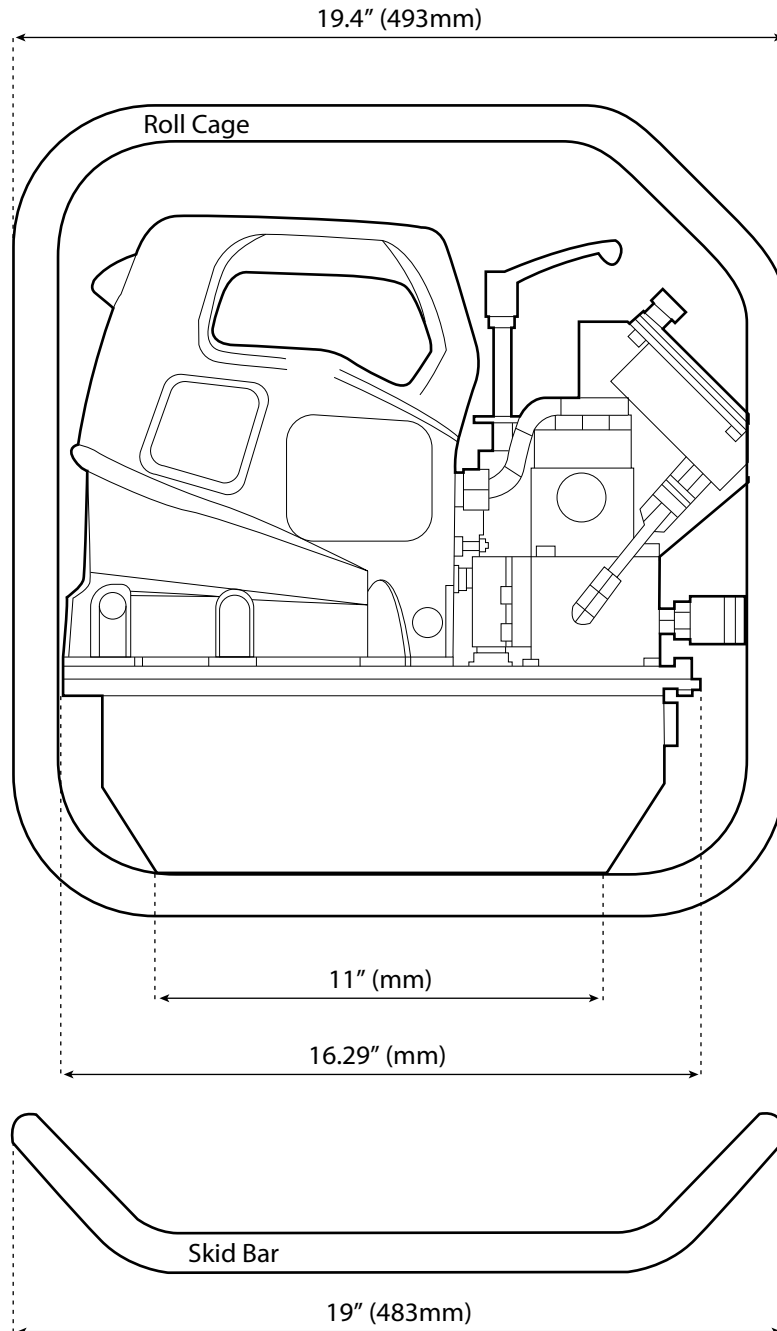

ENERPAC ZU4208BB-Q

Analog HYDRAULIC PUMP

Dimensioned Drawing