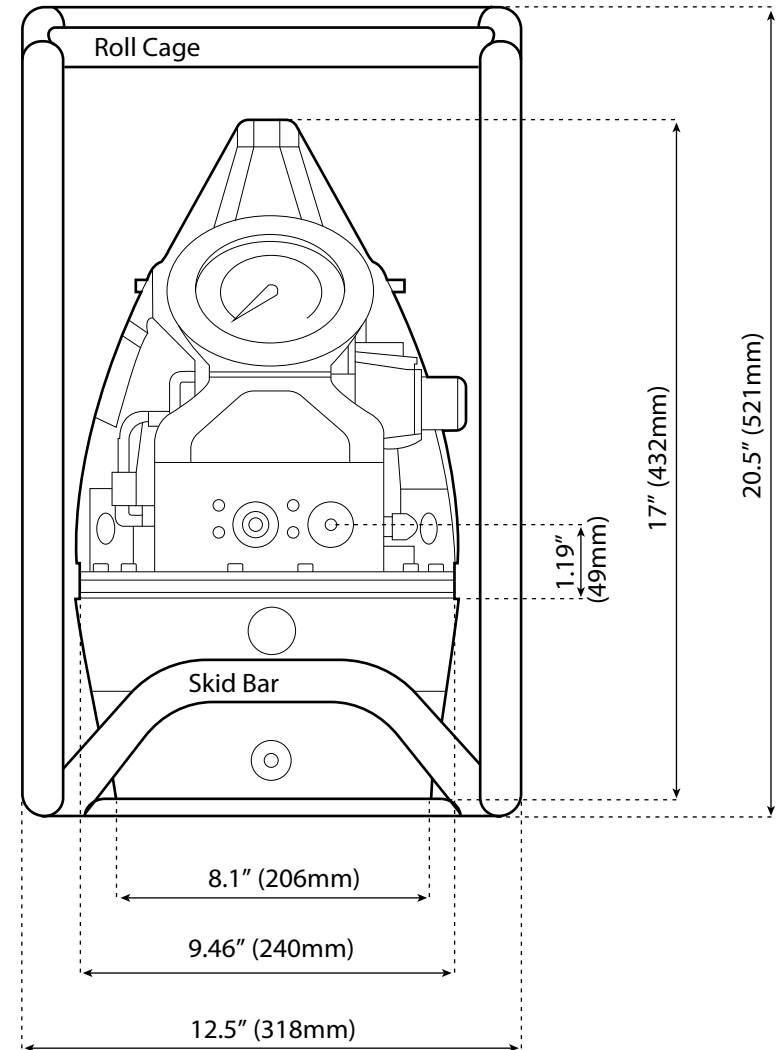

ENERPAC ZU4208BB-Q

Analog HYDRAULIC PUMP

Dimensioned Drawing