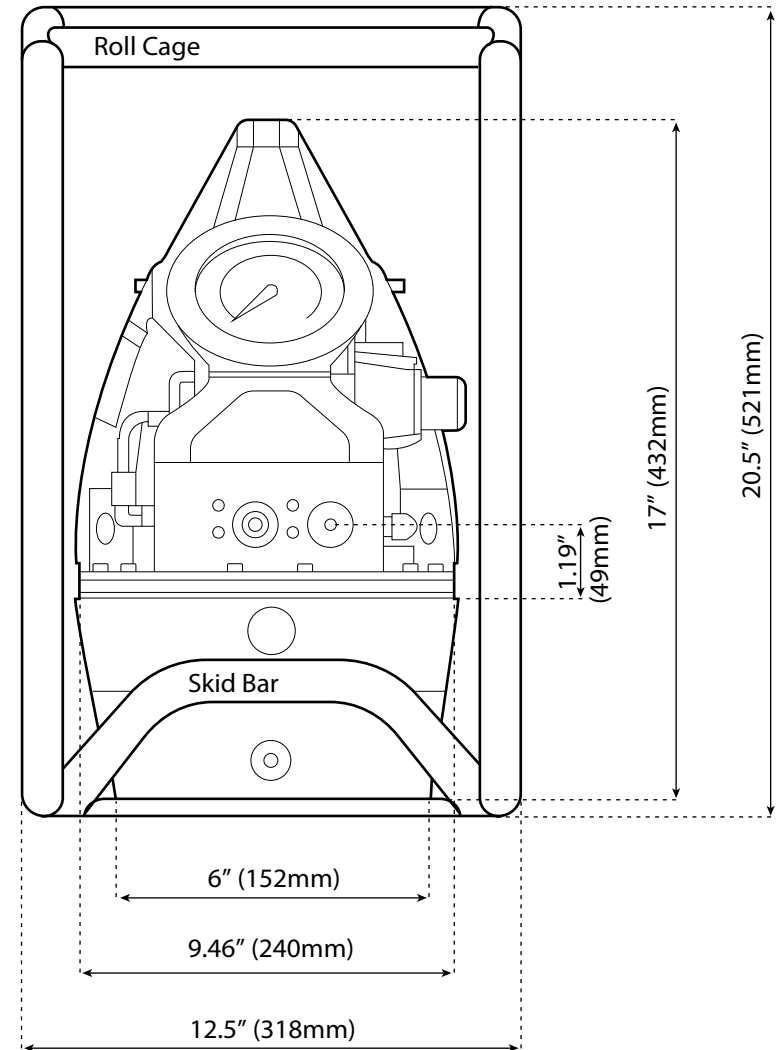

ENERPAC ZU4204TB-QH

HYDRAULIC PUMP w/ HEAT EXCHANGER

Dimensioned Drawing