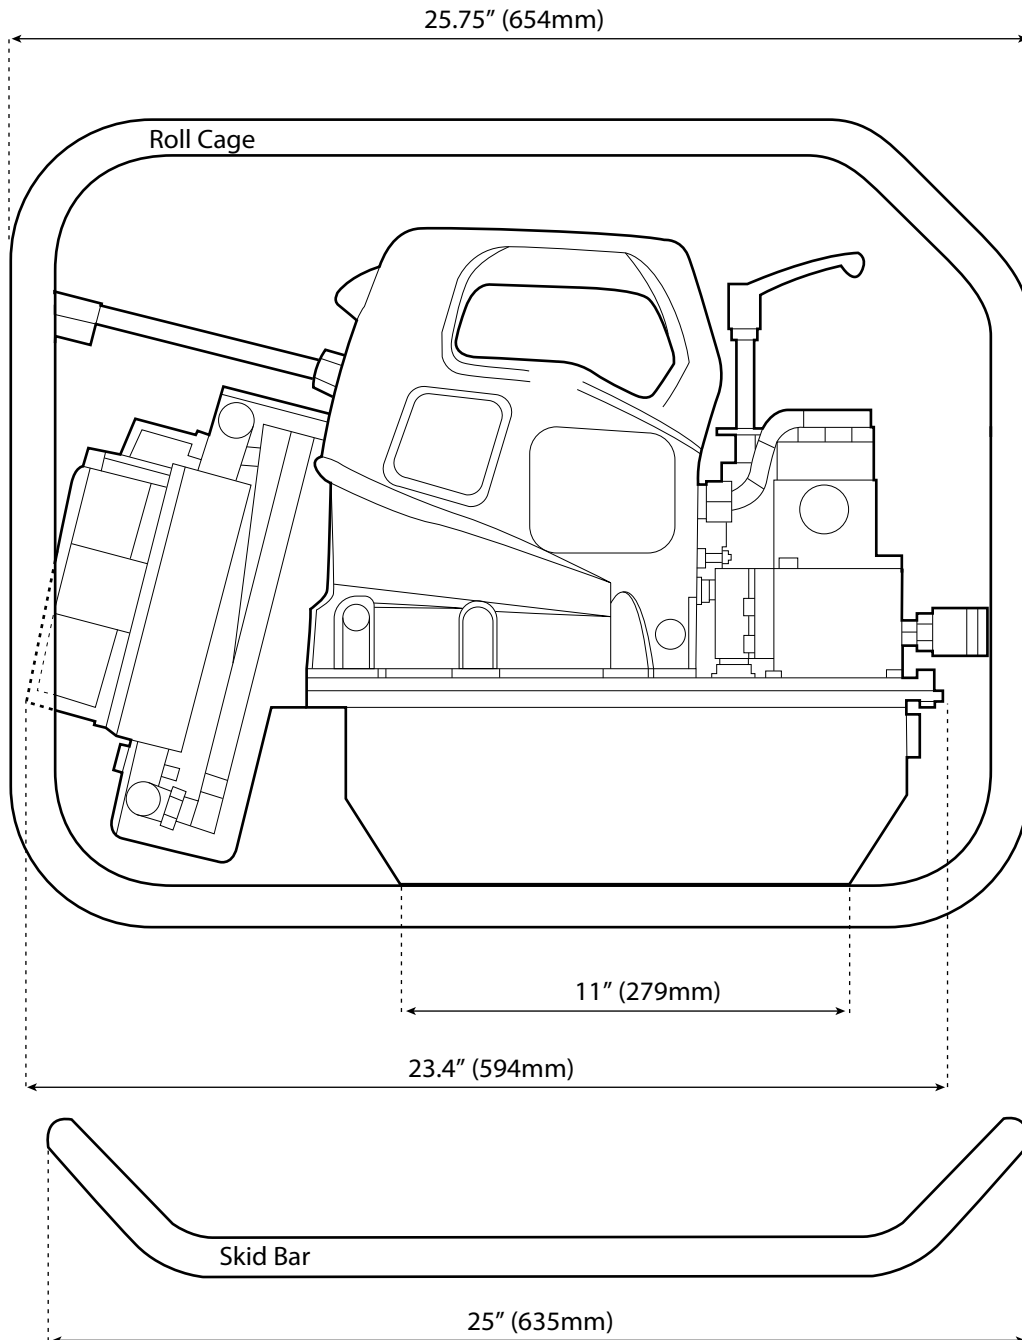

ENERPAC ZU4204TB-QH

HYDRAULIC PUMP w/ HEAT EXCHANGER

Dimensioned Drawing