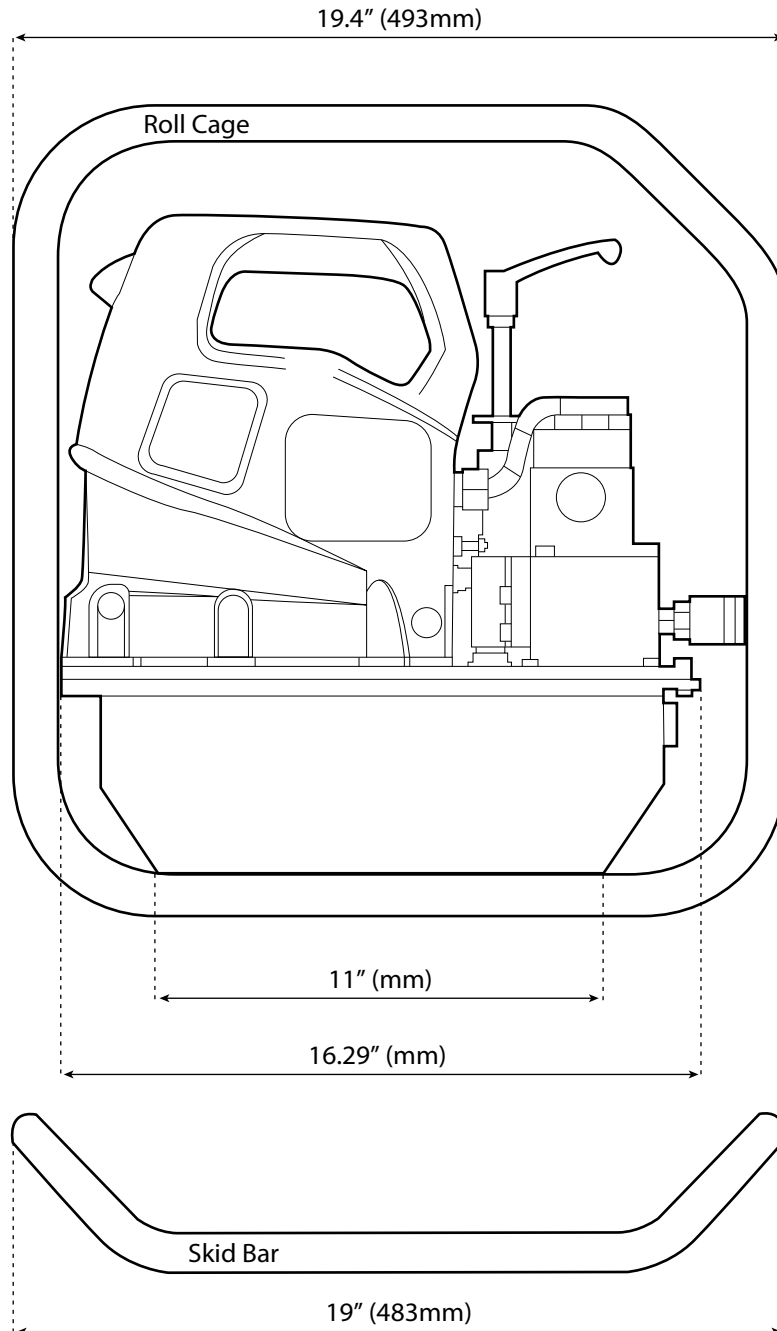

# ENERPAC ZU4204TB-Q HYDRAULIC PUMP

Dimensioned Drawing