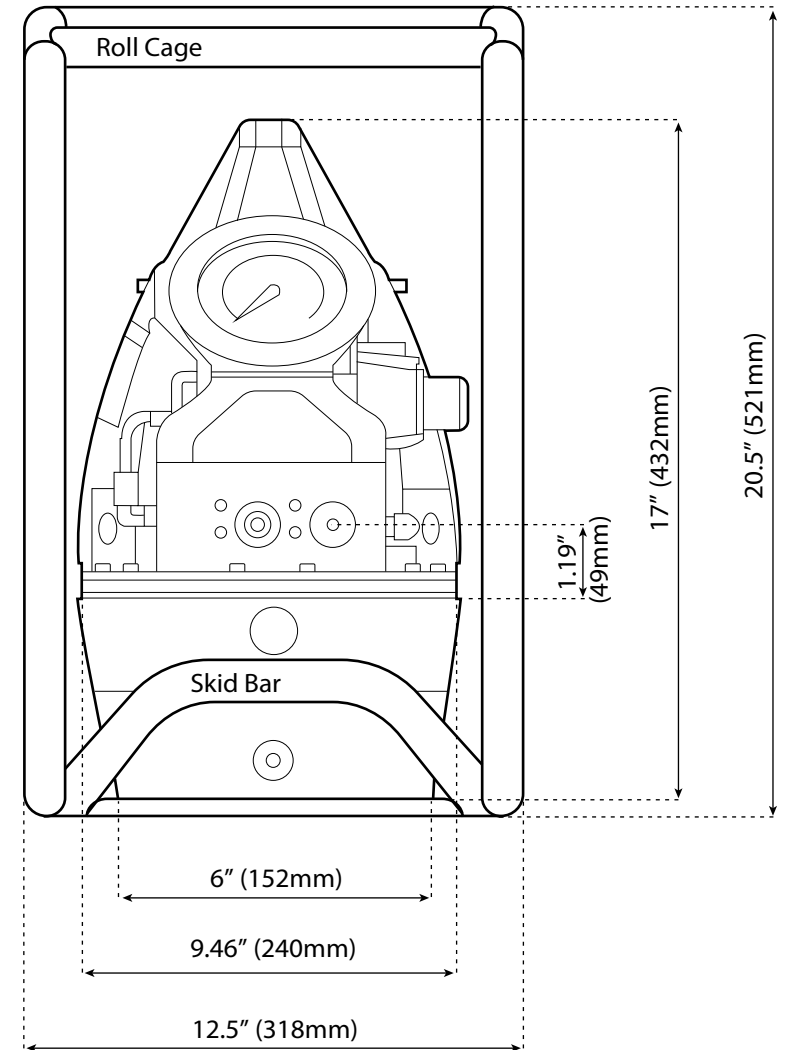

# ENERPAC ZU4204TB-Q HYDRAULIC PUMP

Dimensioned Drawing