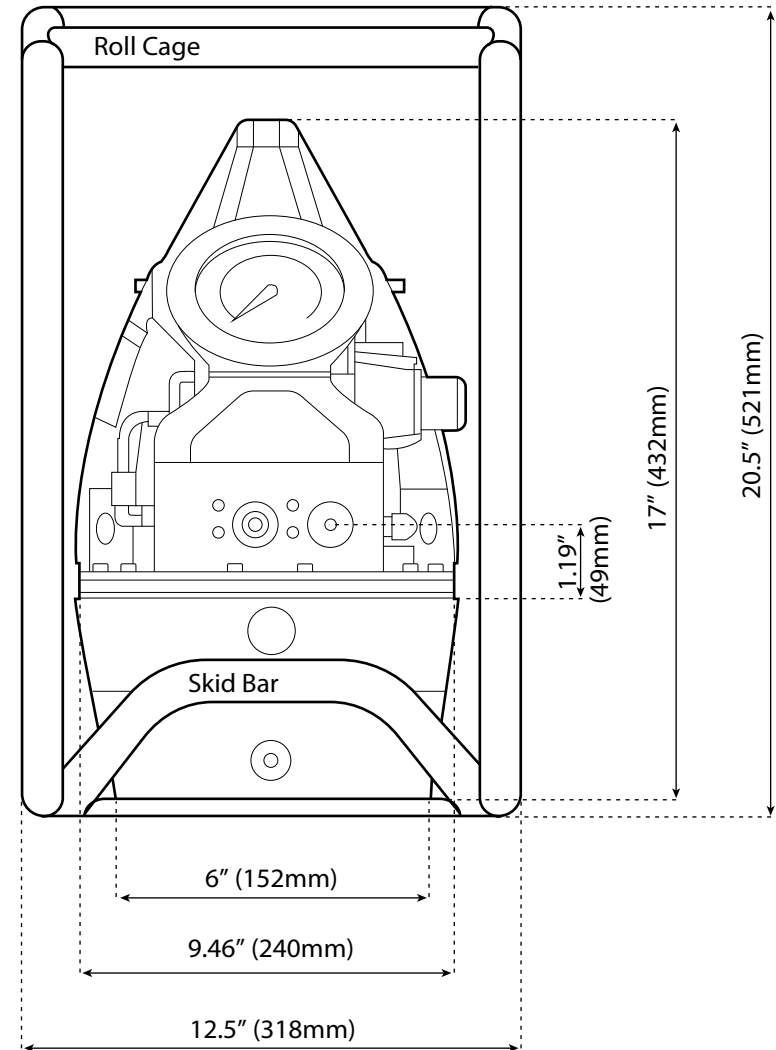

ENERPAC ZU4204BB-QH

HYDRAULIC PUMP w/ HEAT EXCHANGER

Dimensioned Drawing