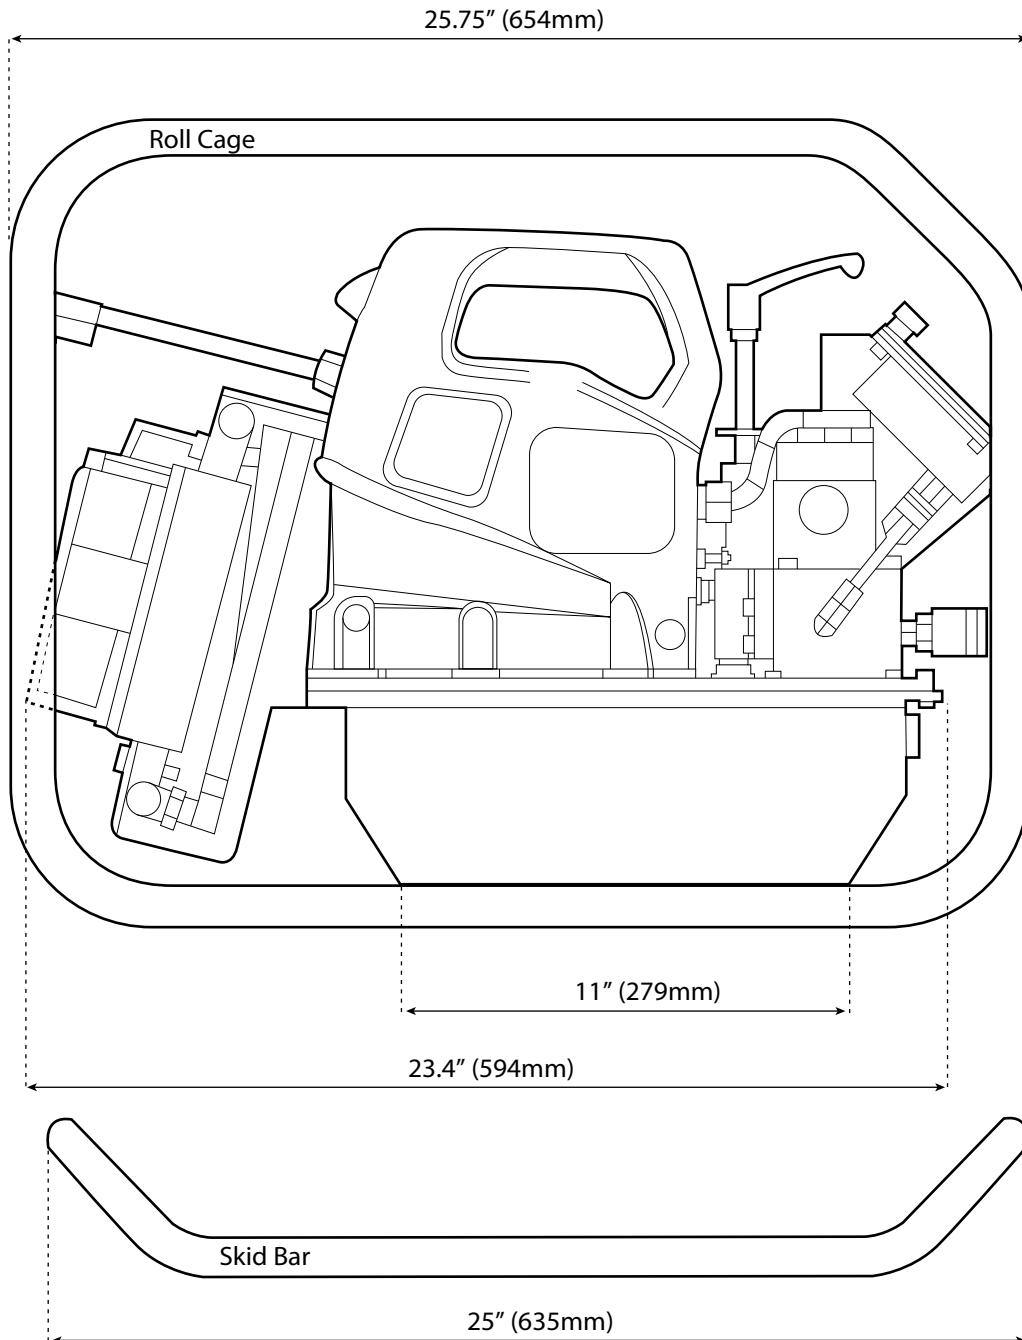

ENERPAC ZU4204BB-QH

HYDRAULIC PUMP w/ HEAT EXCHANGER

Dimensioned Drawing