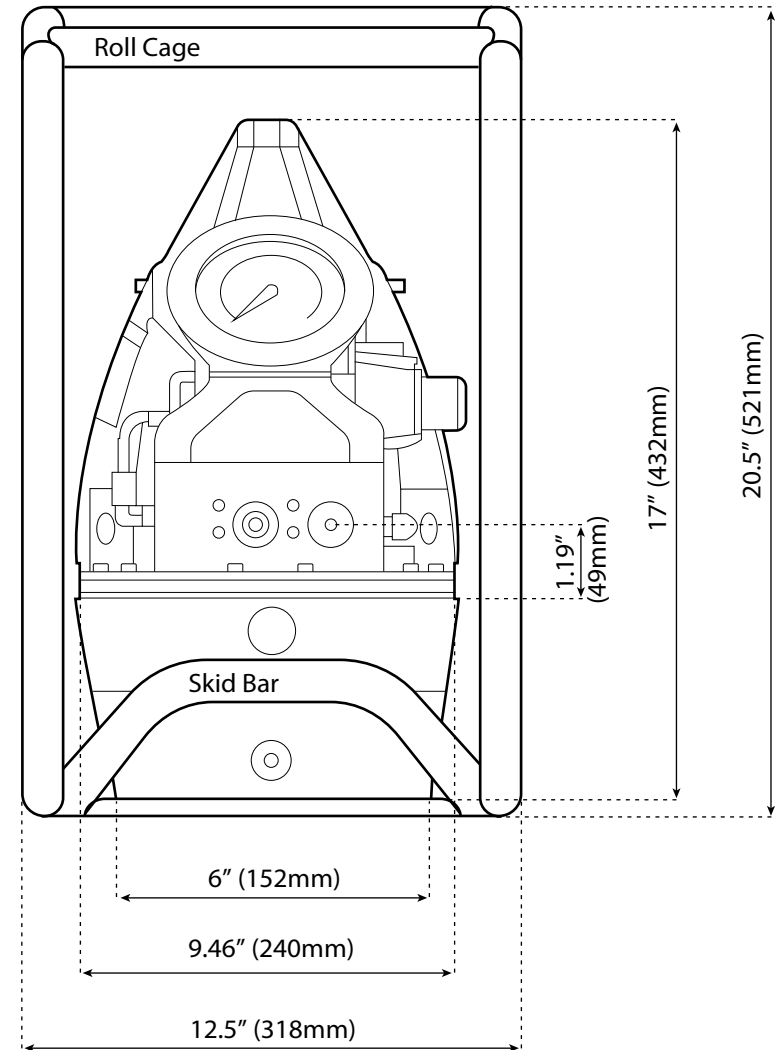

## ANALOG HYDRAULIC PUMP

Dimensioned Drawing