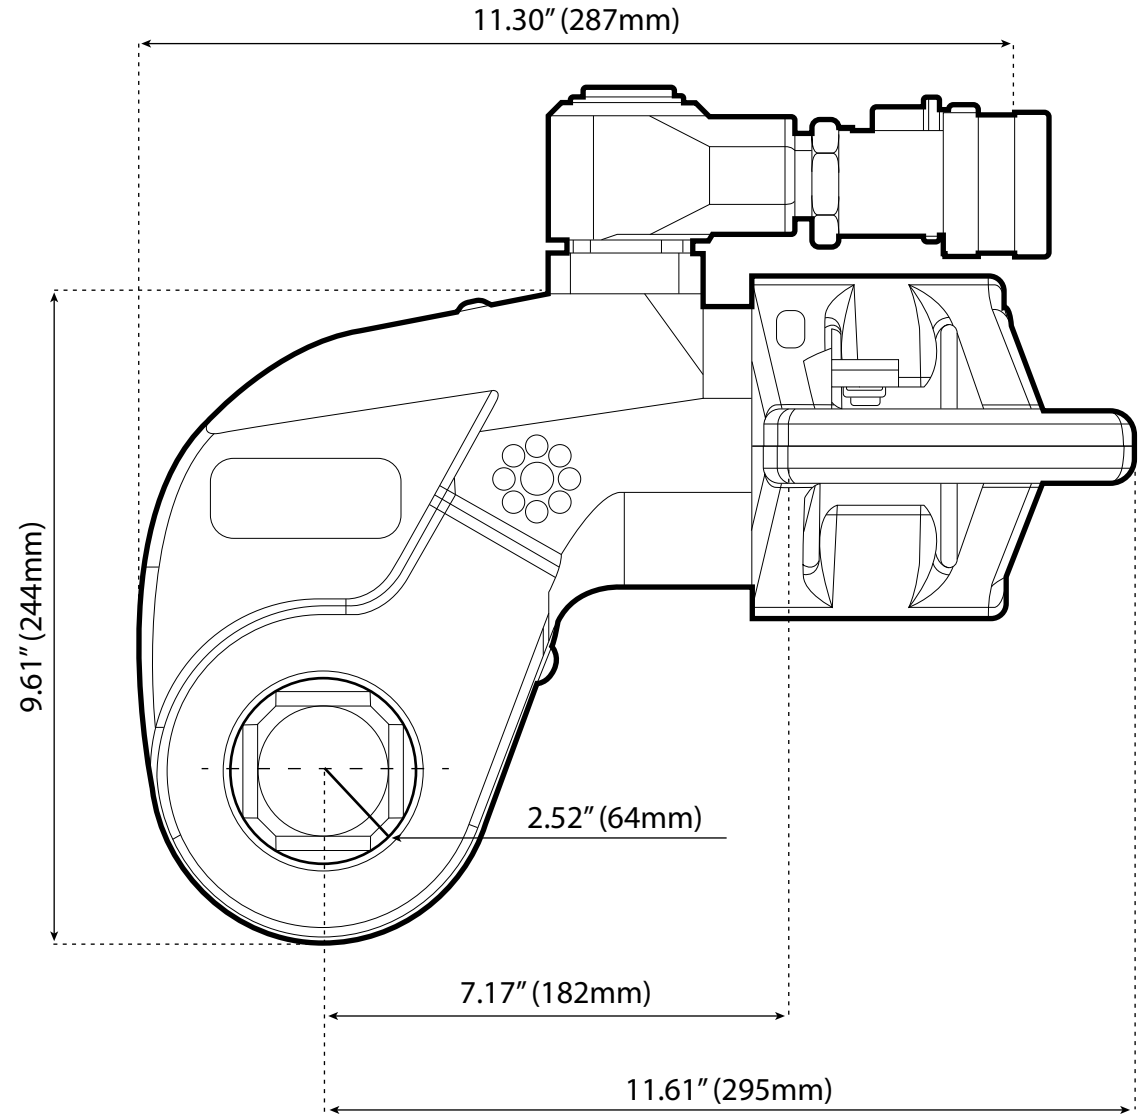

ENERPAC S25000PX

SQUARE DRIVE HYDRAULIC TORQUE WRENCH

Dimensioned Drawing