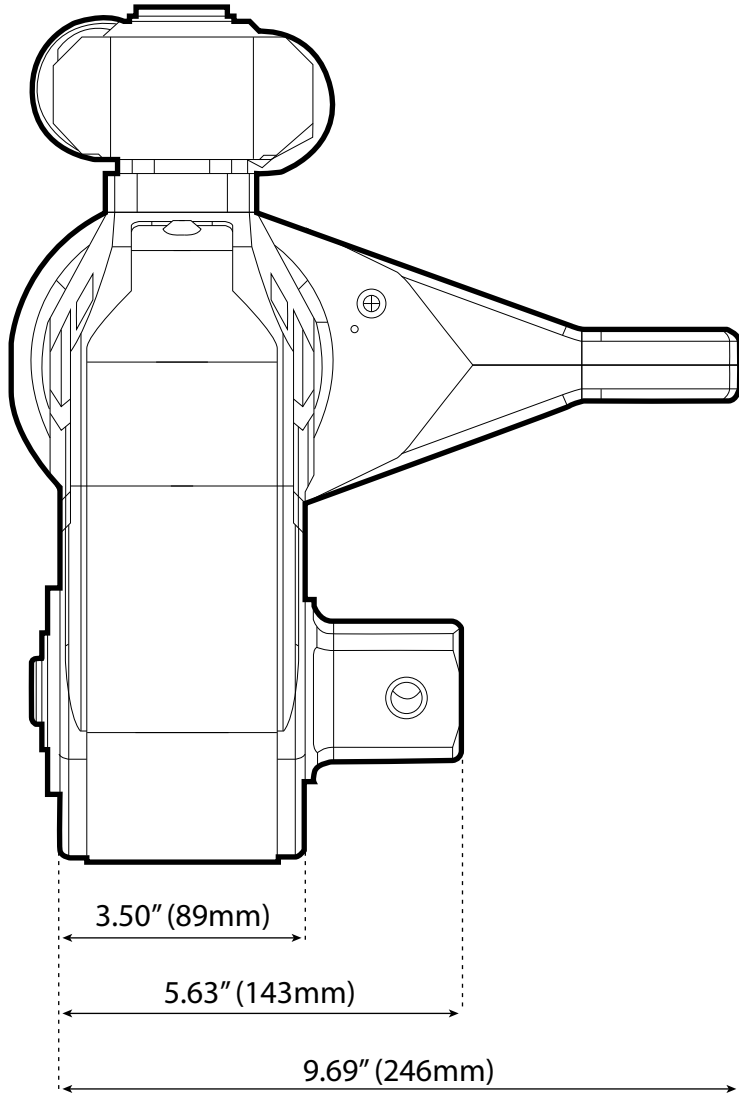

ENERPAC S25000PX

SQUARE DRIVE HYDRAULIC TORQUE WRENCH

Dimensioned Drawing