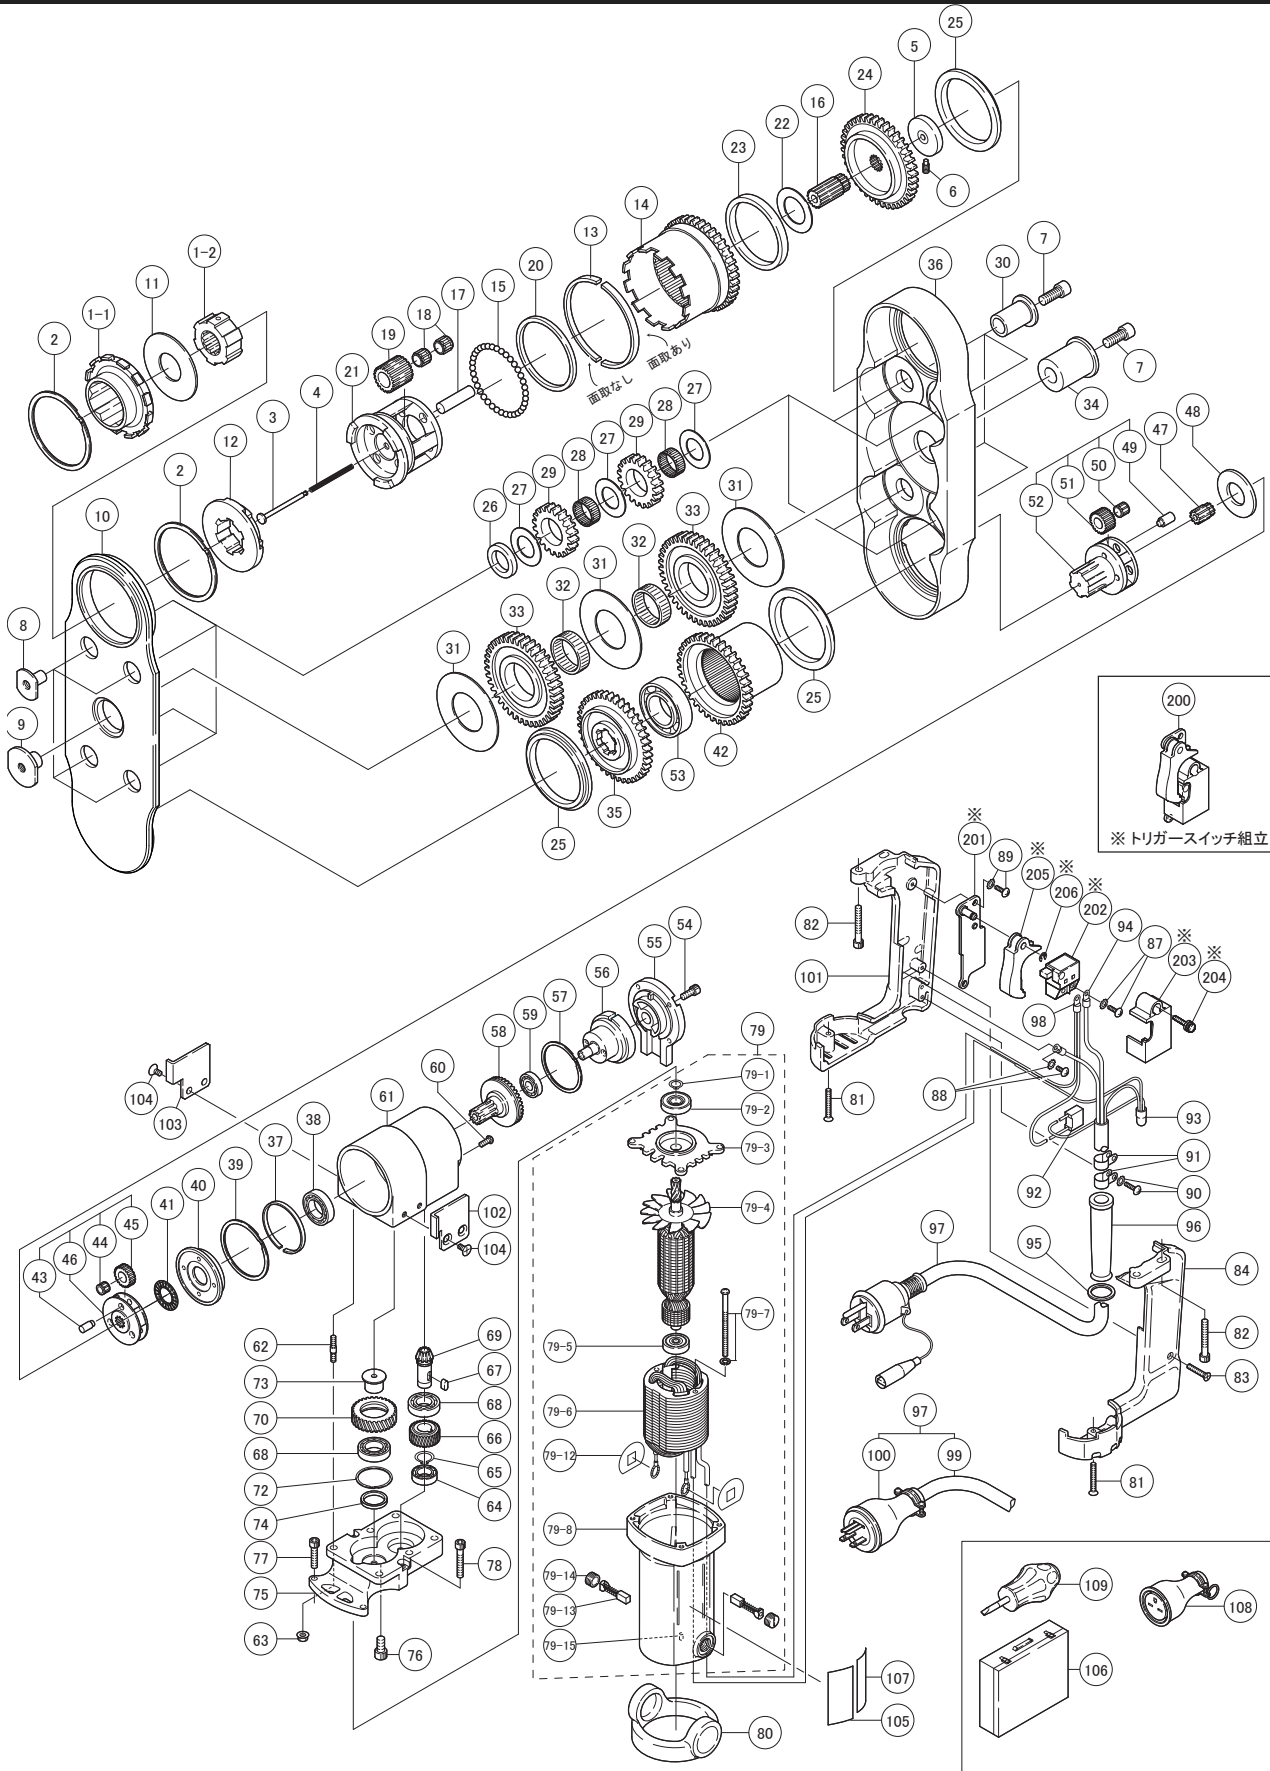

# TONE-USS221EZ & USS222EZ

No. 1203

# TONE-USS221EZ & USS222EZ

No. 1203

Item #	Description	QTY
1-1	Outer Socket	1
1-2	Inner Socket	1
2	Spirolox	1
3	Ejector Pin	1
4	Ejector Spring	1
5	Eject Knob	1
6	HSH Bolt M5X12	1
7	Cap Screw M8X20 (Set of 4)	5
8	Stepped bush (Set of 4)	4
9	Stepped bush	1
10	Gear Case Cover	1
11	Bush	1
12	Inner socket holder	1
13	Bush	1
14	Internal Gear	1
15	Steel Ball 7/32"	35
16	Pinion gear	1
17	Third Gear Pin (Set of 4)	4
18	Needle cage KT101412	8
19	Third Idle Gear (Set of 4)	4
20	Bush 60 x 67.5 x 4	1
21	Third Cage	1
22	Bearing Thrust Washer	1
23	Bush	1
24	Idle gear	1
25	Stepped bush (Set of 3)	3
26	Bush (Set of 4)	4
27	Bearing Thrust Washer	12
28	Needle Cage (Set of 8)	8
29	Idle Gear (Set of 8)	8
30	Bush (Set of 4)	4
31	Thrust Washer	3
32	Bearing (Set of 2)	1
33	Idle Gear (S-2)	2
34	Bush	1
35	Idle Gear	1
36	Gear Case	1
37	Spiro Washer	1
38	Ball Bearing	1
39	Spirolox	1
40	Friction Disk	1
41	Thrust needle bearing	1
42	Internal Gear	1
43	First Gear Pin (Set of 3)	3
44	Needle Cage (Set of 3)	3
45	First Idle Gear (Set of 3)	3
46	First Cage	1
47	Pinion Gear	1
48	Bush	1
49	Second Gear Pin (Set of 4)	4
50	Needle Cage KT81110 (Set of 4)	4
51	Second Idle Gear (Set of 4)	4
52	Cage	1
53	Bearing 6205	1
54	HSH Bolt M4x12 (Set of 4)	4
55	Housing cover	1