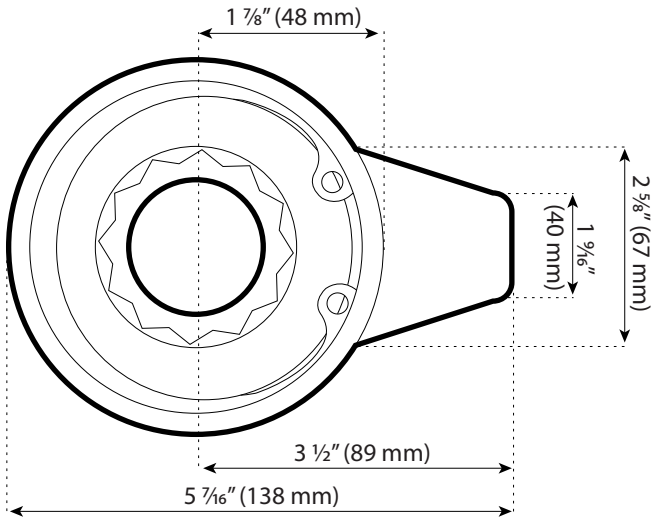

2" Bar Socket– (1 1/4" Bolt Diameter)

2 3/16" Bar Socket– (1 3/8" Bolt Diameter)

2 3/8" Bar Socket– (1 1/2" Bolt Diameter)