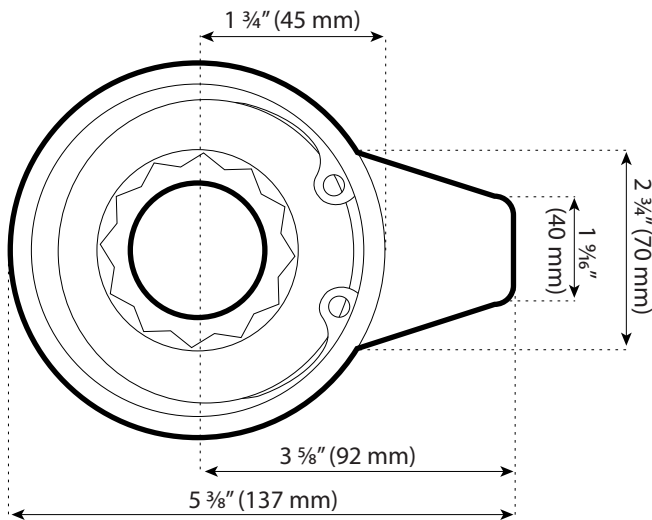

2" Bar Socket– (1 1/4" Bolt Diameter)

2 3/16" Bar Socket– (1 3/8" Bolt Diameter)

2 3/8" Bar Socket– (1 1/2" Bolt Diameter)