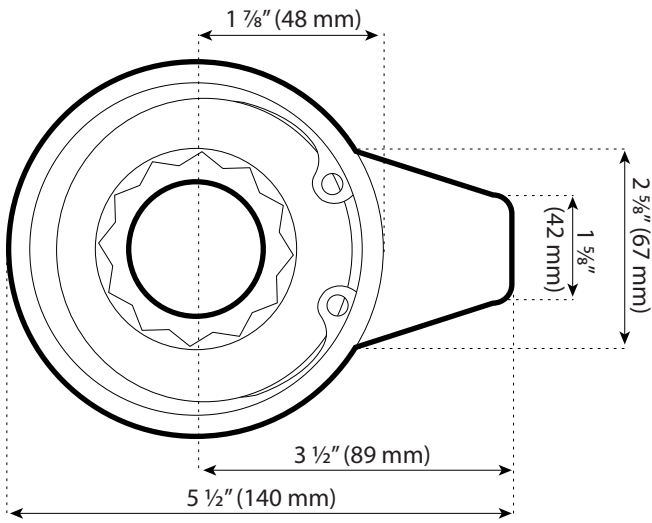

2" Bar Socket– (1 1/4" Bolt Diameter)

2 3/16" Bar Socket– (1 3/8" Bolt Diameter)

2 3/8" Bar Socket– (1 1/2" Bolt Diameter)