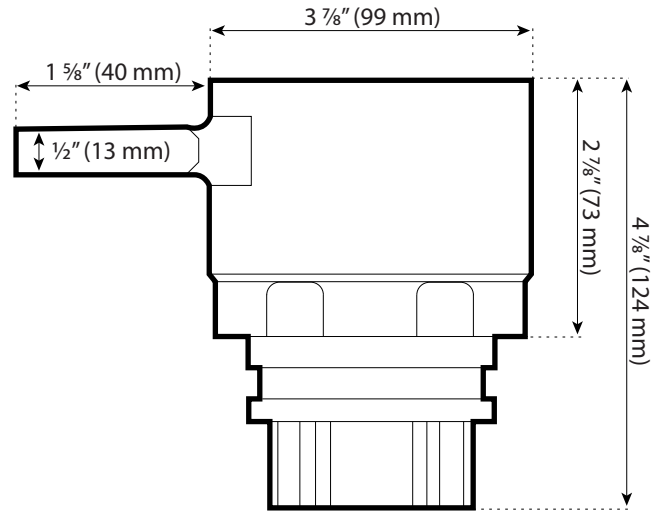

2" Bar Socket– (1 1/4" Bolt Diameter)

2 3/16" Bar Socket– (1 3/8" Bolt Diameter)

2 3/8" Bar Socket– (1 1/2" Bolt Diameter)