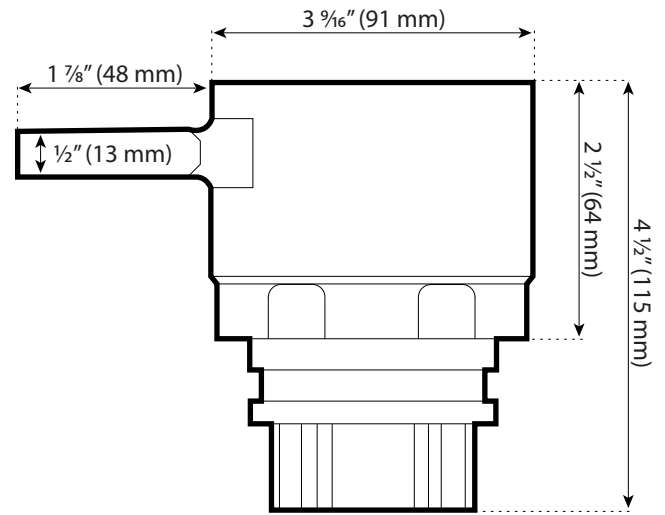

2" Bar Socket– (1 1/4" Bolt Diameter)

2 3/16" Bar Socket– (1 3/8" Bolt Diameter)

2 3/8" Bar Socket– (1 1/2" Bolt Diameter)