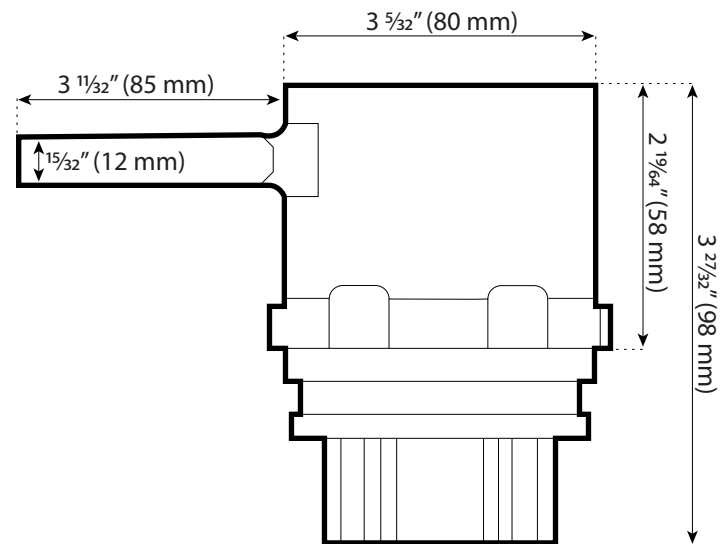

1 5/8" Bar Socket– (1" Bolt Diameter)

1 13/16" Bar Socket– (1 1/8" Bolt Diameter)

2" Bar Socket– (1 1/4" Bolt Diameter)