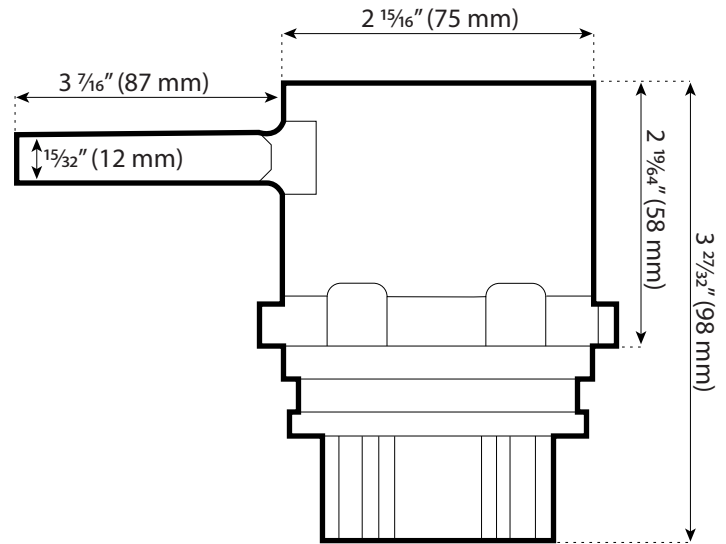

1 5/8" Bar Socket– (1" Bolt Diameter)

1 13/16" Bar Socket– (1 1/8" Bolt Diameter)

2" Bar Socket– (1 1/4" Bolt Diameter)