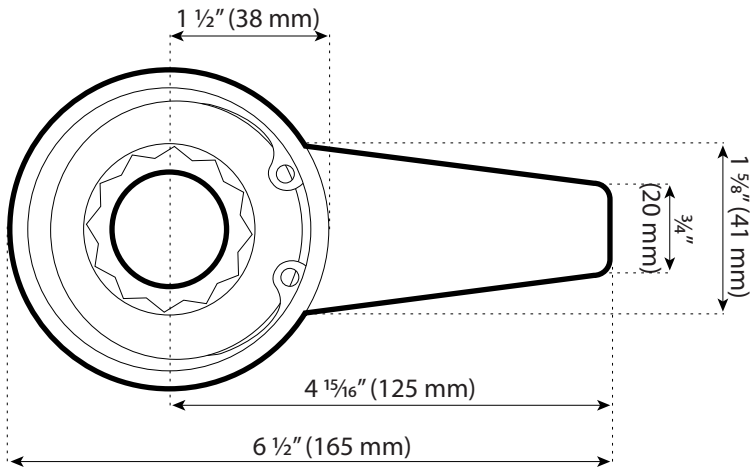

1 5/8" Bar Socket– (1" Bolt Diameter)

1 13/16" Bar Socket– (1 1/8" Bolt Diameter)

2" Bar Socket– (1 1/4" Bolt Diameter)