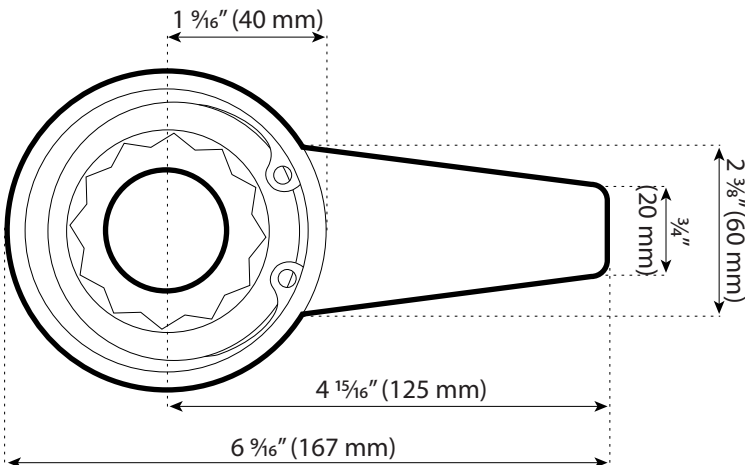

1 5/8" Bar Socket– (1" Bolt Diameter)

1 13/16" Bar Socket– (1 1/8" Bolt Diameter)

2" Bar Socket– (1 1/4" Bolt Diameter)