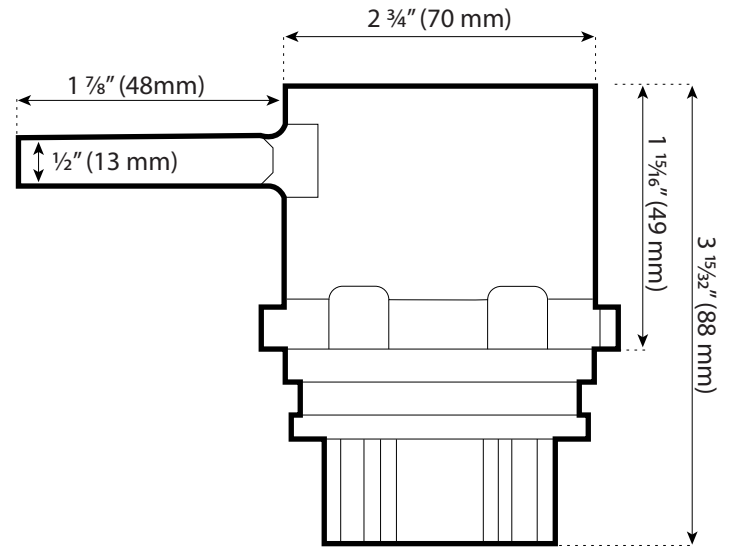

1 7/16" Bar Socket– (7/8" Bolt Diameter)

1 5/8" Bar Socket– (1" Bolt Diameter)

1 13/16" Bar Socket– (1 1/8" Bolt Diameter)