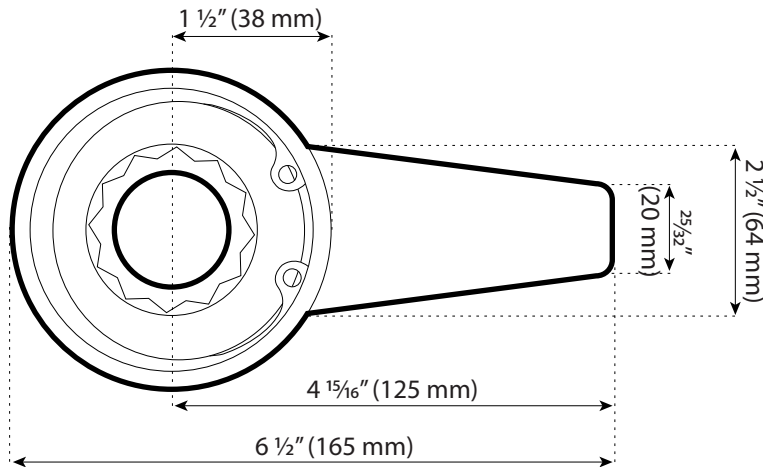

1 7/16" Bar Socket– (7/8" Bolt Diameter)

1 5/8" Bar Socket– (1" Bolt Diameter)

1 13/16" Bar Socket– (1 1/8" Bolt Diameter)