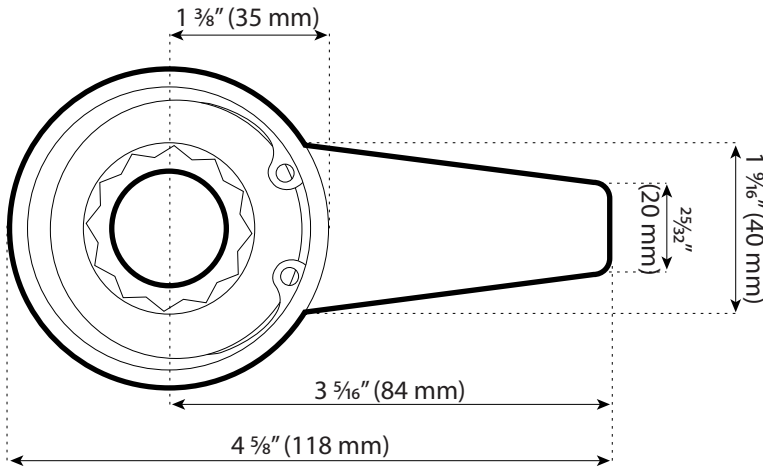

1 7/16" Bar Socket– (7/8" Bolt Diameter)

1 5/8" Bar Socket– (1" Bolt Diameter)

1 13/16" Bar Socket– (1 1/8" Bolt Diameter)