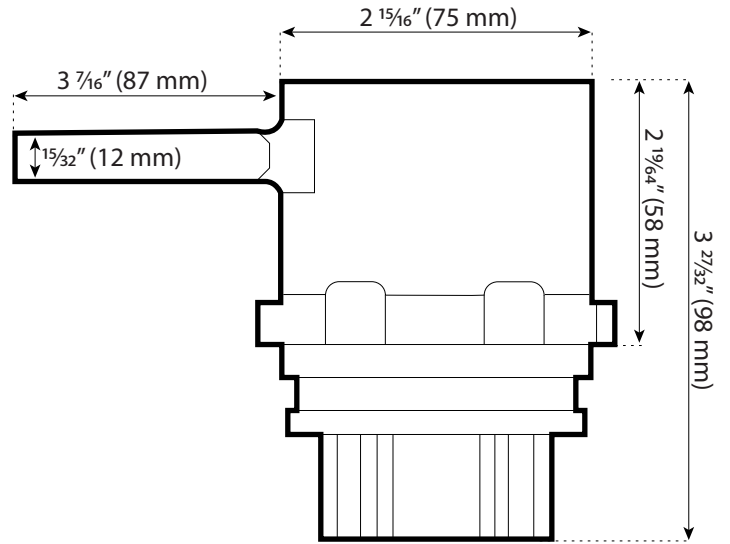

1 7/16" Bar Socket– (7/8" Bolt Diameter)

1 5/8" Bar Socket– (1" Bolt Diameter)

1 13/16" Bar Socket– (1 1/8" Bolt Diameter)