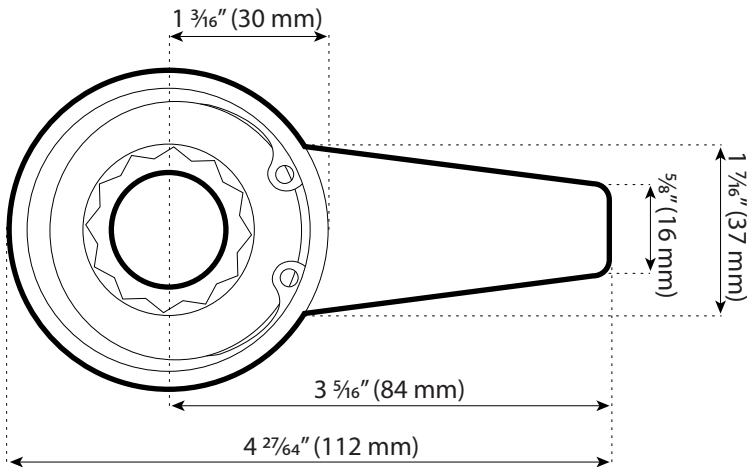

TN-22EZ Bar Sockets

Dimensioned Drawing

1 1/16" Bar Socket - (5/8" Bolt Diameter)

1 1/4" Bar Socket - (3/4" Bolt Diameter)

1 7/16" Bar Socket - (7/8" Bolt Diameter)