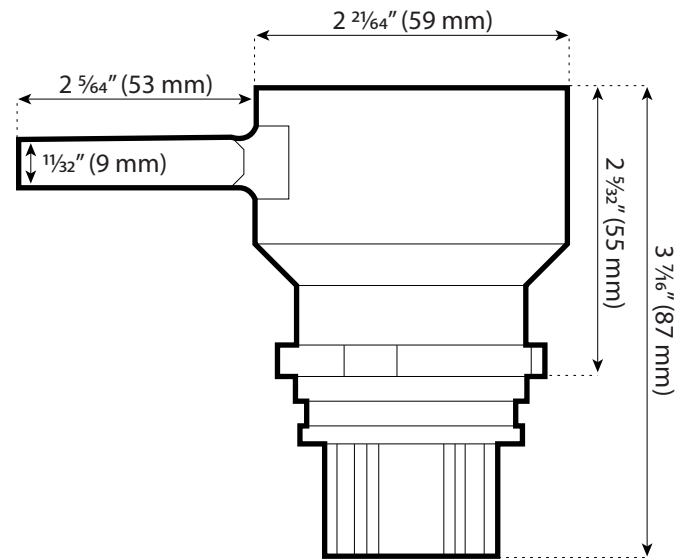

TN-22EZ Bar Sockets

Dimensioned Drawing

1 1/16" Bar Socket - (5/8" Bolt Diameter)

1 1/4" Bar Socket - (3/4" Bolt Diameter)

1 7/16" Bar Socket - (7/8" Bolt Diameter)