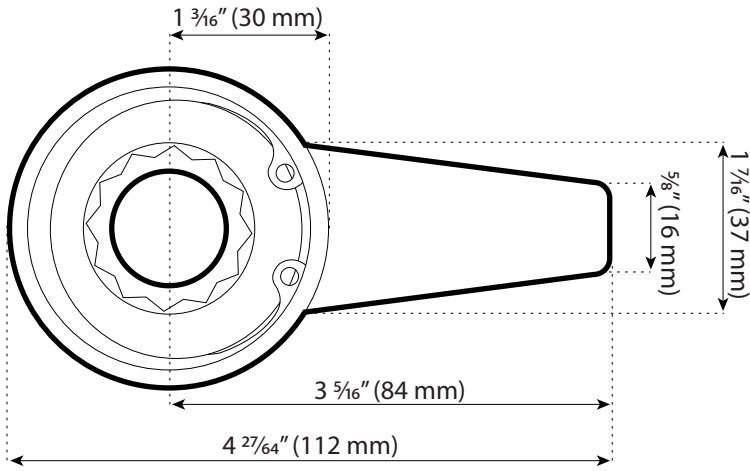

TN-22EZ Bar Sockets

Dimensioned Drawing

1 1/16" Bar Socket - (5/8" Bolt Diameter)

1 1/4" Bar Socket - (3/4" Bolt Diameter)

1 7/16" Bar Socket - (7/8" Bolt Diameter)