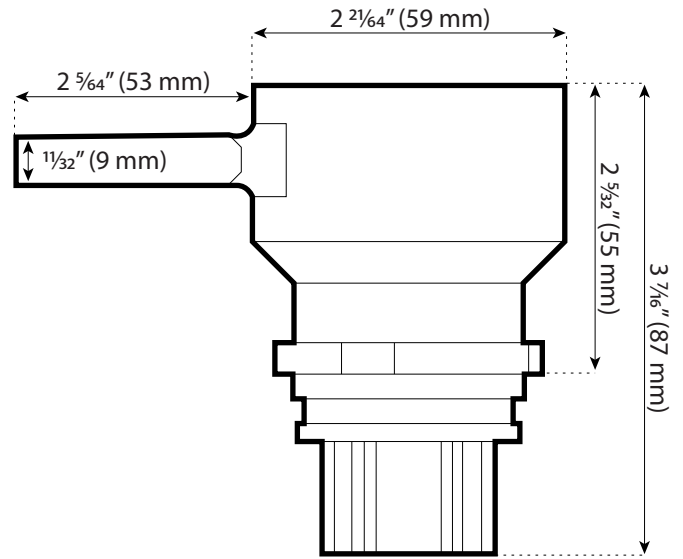

TN-22EZ Bar Sockets

Dimensioned Drawing

1 1/16" Bar Socket - (5/8" Bolt Diameter)

1 1/4" Bar Socket - (3/4" Bolt Diameter)

1 7/16" Bar Socket - (7/8" Bolt Diameter)