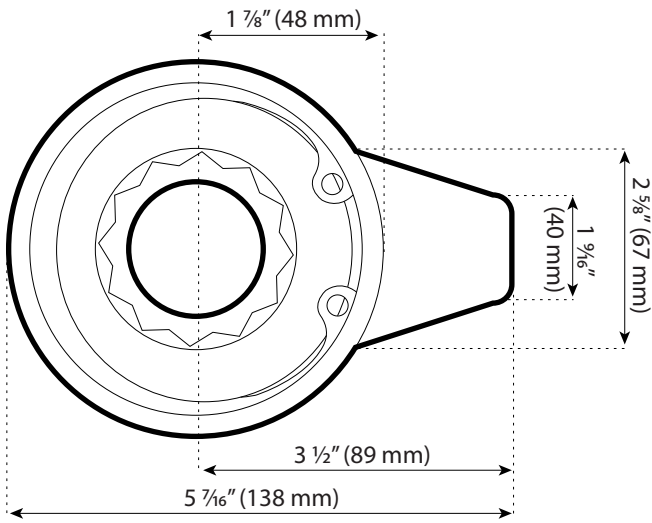

2" Bar Socket– (1 1/4" Bolt Diameter)

2 3/16" Bar Socket– (1 3/8" Bolt Diameter)

2 3/8" Bar Socket– (1 1/2" Bolt Diameter)