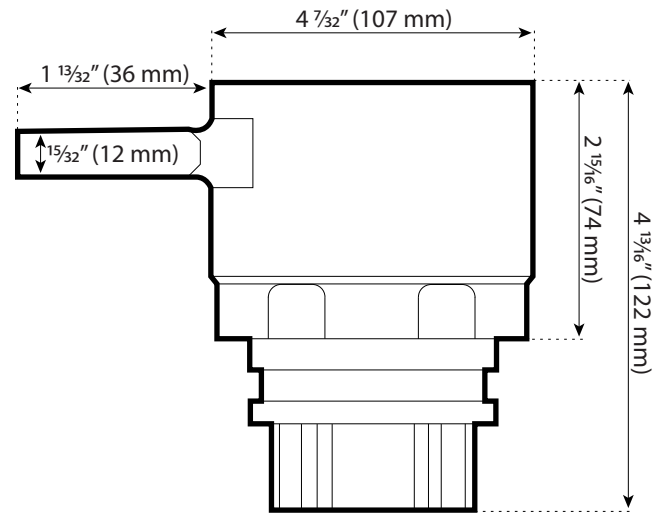

2" Bar Socket– (1 1/4" Bolt Diameter)

2 3/16" Bar Socket– (1 3/8" Bolt Diameter)

2 3/8" Bar Socket– (1 1/2" Bolt Diameter)