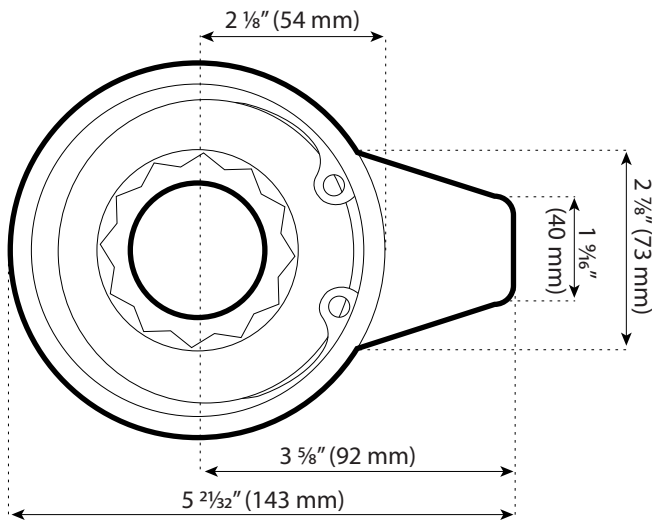

2" Bar Socket– (1 1/4" Bolt Diameter)

2 3/16" Bar Socket– (1 3/8" Bolt Diameter)

2 3/8" Bar Socket– (1 1/2" Bolt Diameter)