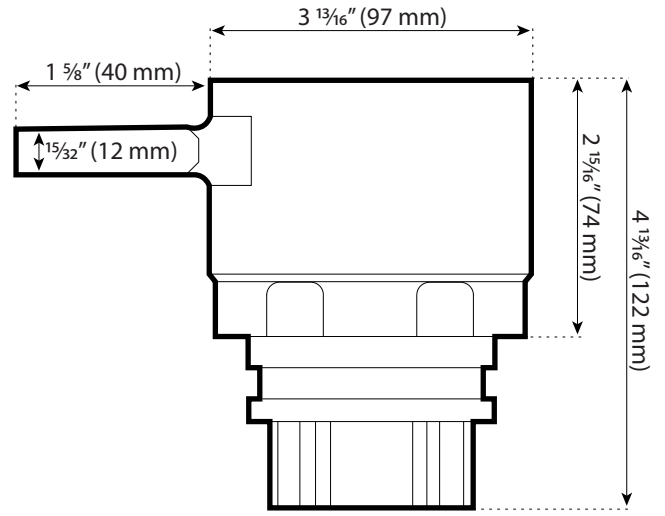

2" Bar Socket– (1 1/4" Bolt Diameter)

2 3/16" Bar Socket– (1 3/8" Bolt Diameter)

2 3/8" Bar Socket– (1 1/2" Bolt Diameter)