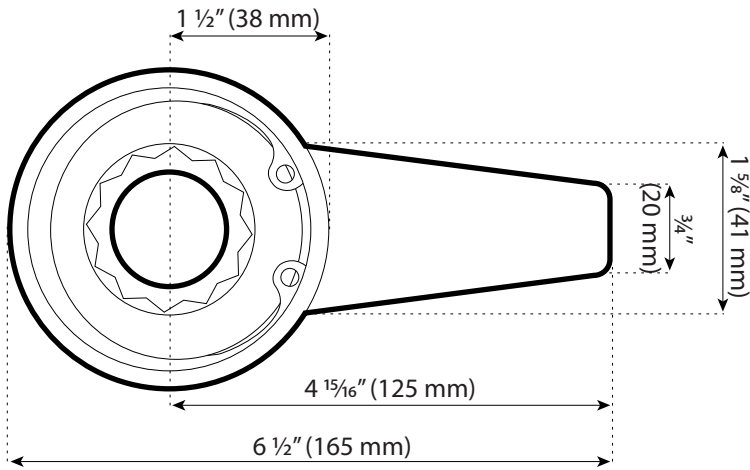

**1 5/8" Bar Socket– (1" Bolt Diameter)**

**1 13/16" Bar Socket– (1 1/8" Bolt Diameter)**

**2" Bar Socket– (1 1/4" Bolt Diameter)**