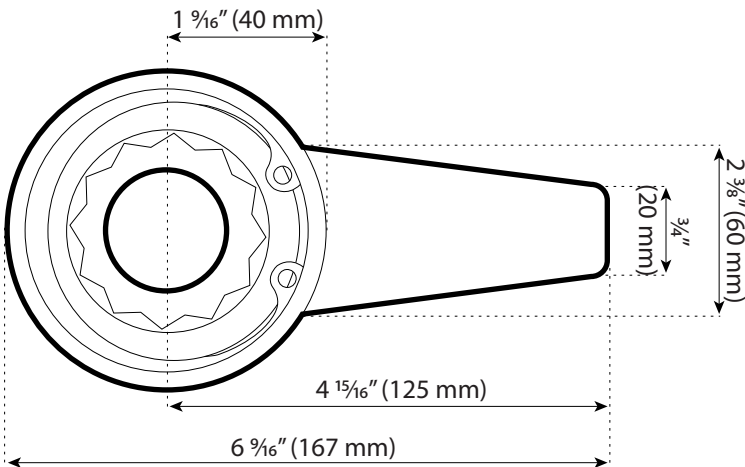

**1 5/8" Bar Socket– (1" Bolt Diameter)**

**1 13/16" Bar Socket– (1 1/8" Bolt Diameter)**

**2" Bar Socket– (1 1/4" Bolt Diameter)**