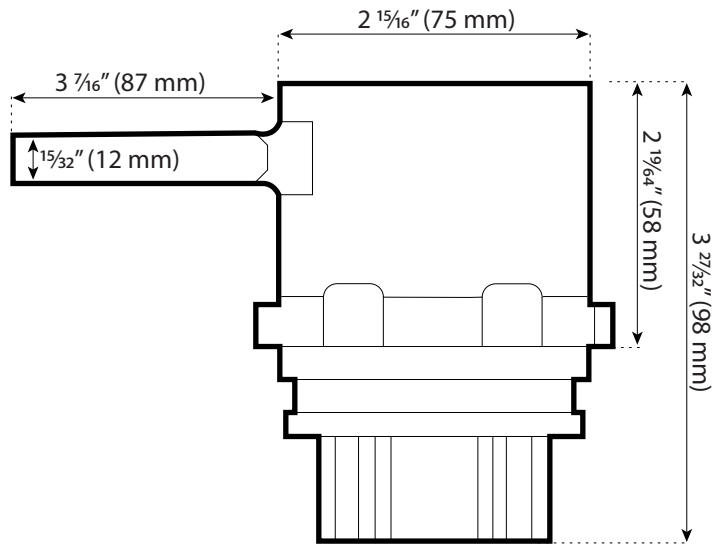

1 7/16" Bar Socket – (7/8" Bolt Diameter)

1 5/8" Bar Socket – (1" Bolt Diameter)

1 13/16" Bar Socket – (1 1/8" Bolt Diameter)