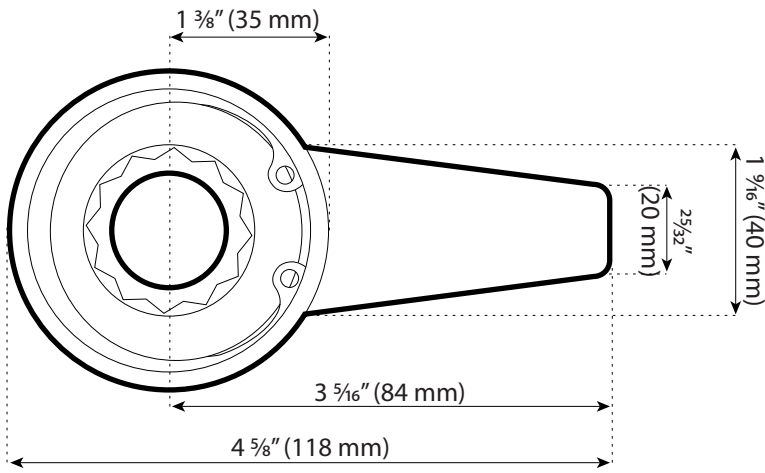

1 7/16" Bar Socket – (7/8" Bolt Diameter)

1 5/8" Bar Socket – (1" Bolt Diameter)

1 13/16" Bar Socket – (1 1/8" Bolt Diameter)