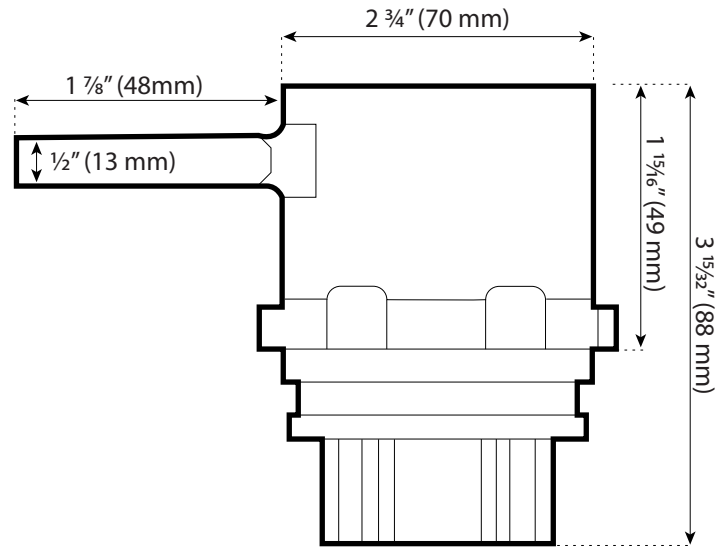

1 7/16" Bar Socket – (7/8" Bolt Diameter)

1 5/8" Bar Socket – (1" Bolt Diameter)

1 13/16" Bar Socket – (1 1/8" Bolt Diameter)