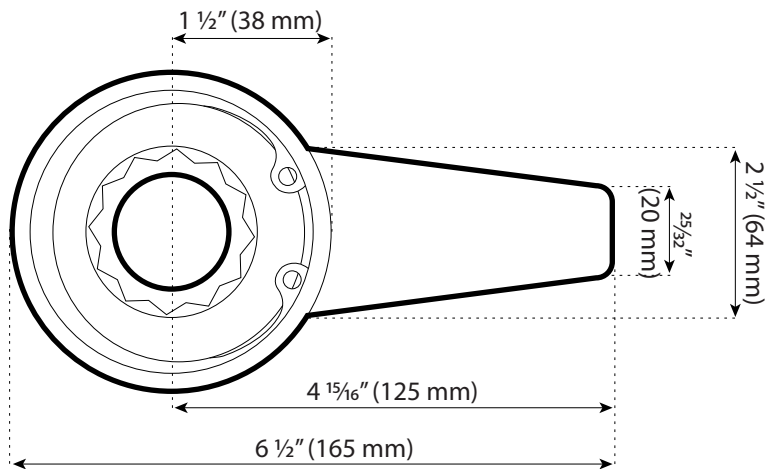

1 7/16" Bar Socket – (7/8" Bolt Diameter)

1 5/8" Bar Socket – (1" Bolt Diameter)

1 13/16" Bar Socket – (1 1/8" Bolt Diameter)