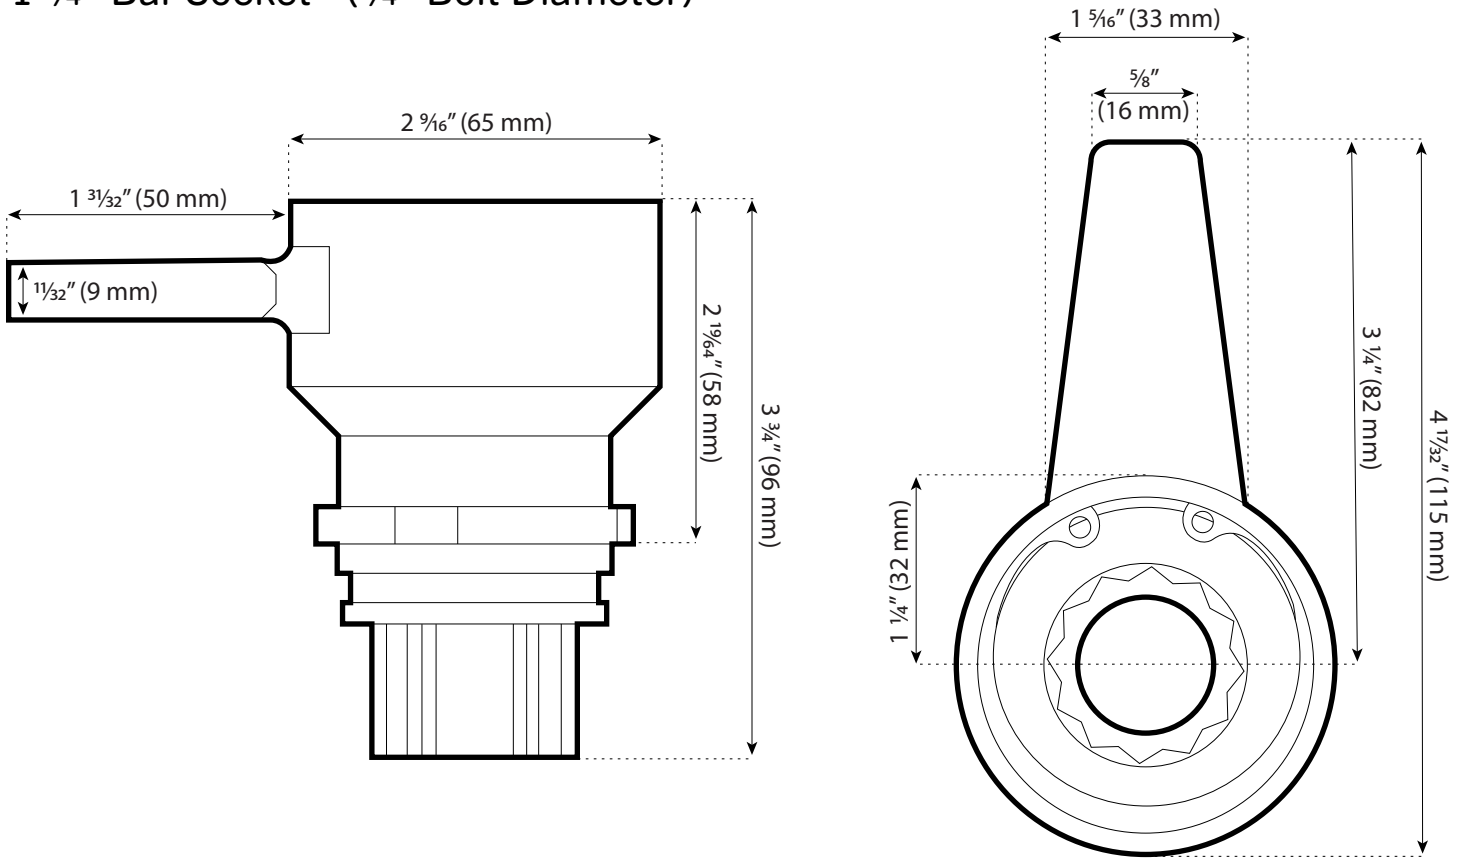

1 1/4" Bar Socket - (3/4" Bolt Diameter)

1 7/16" Bar Socket - (7/8" Bolt Diameter)