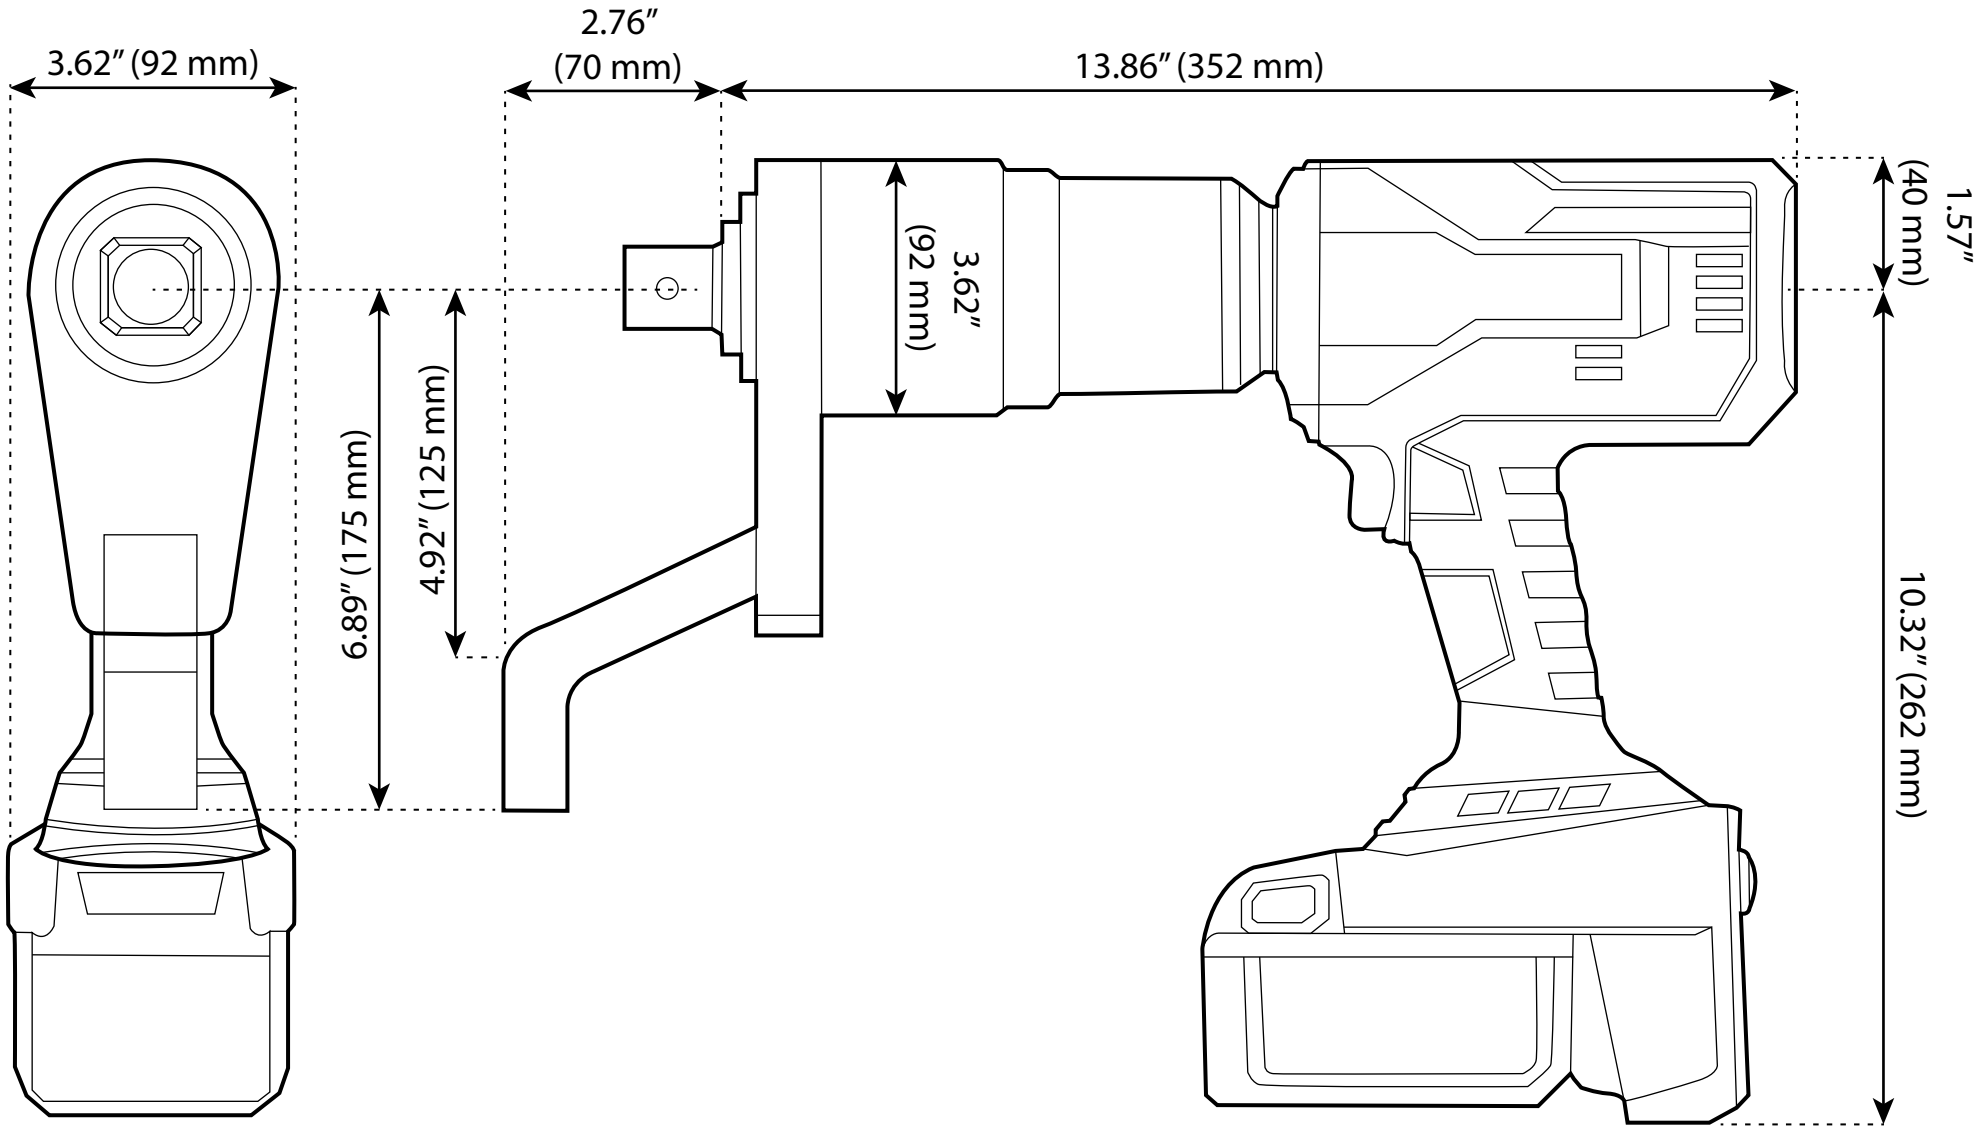

# NORBAR EBT-92-4000

## CORDLESS TORQUE WRENCH

Dimensioned Drawing