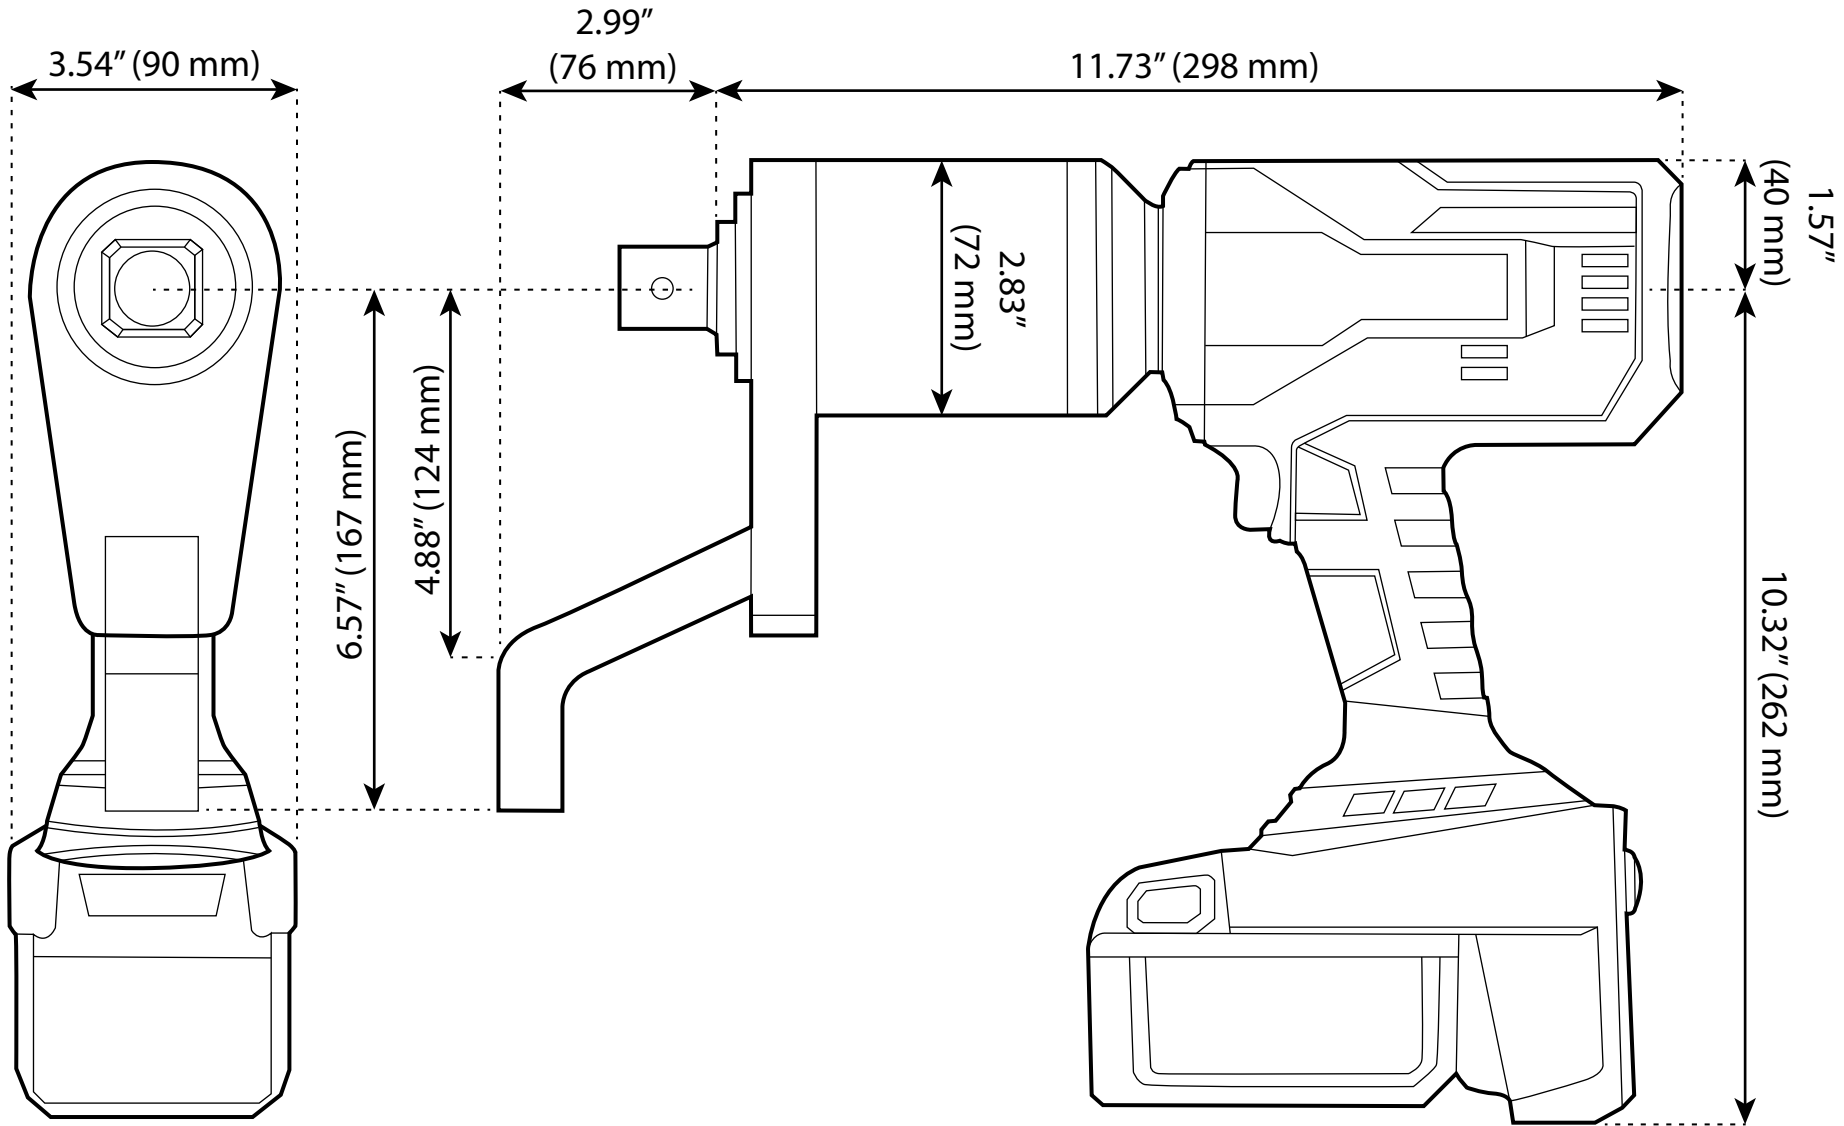

NORBAR EBT-72-1350

CORDLESS TORQUE WRENCH

Dimensioned Drawing