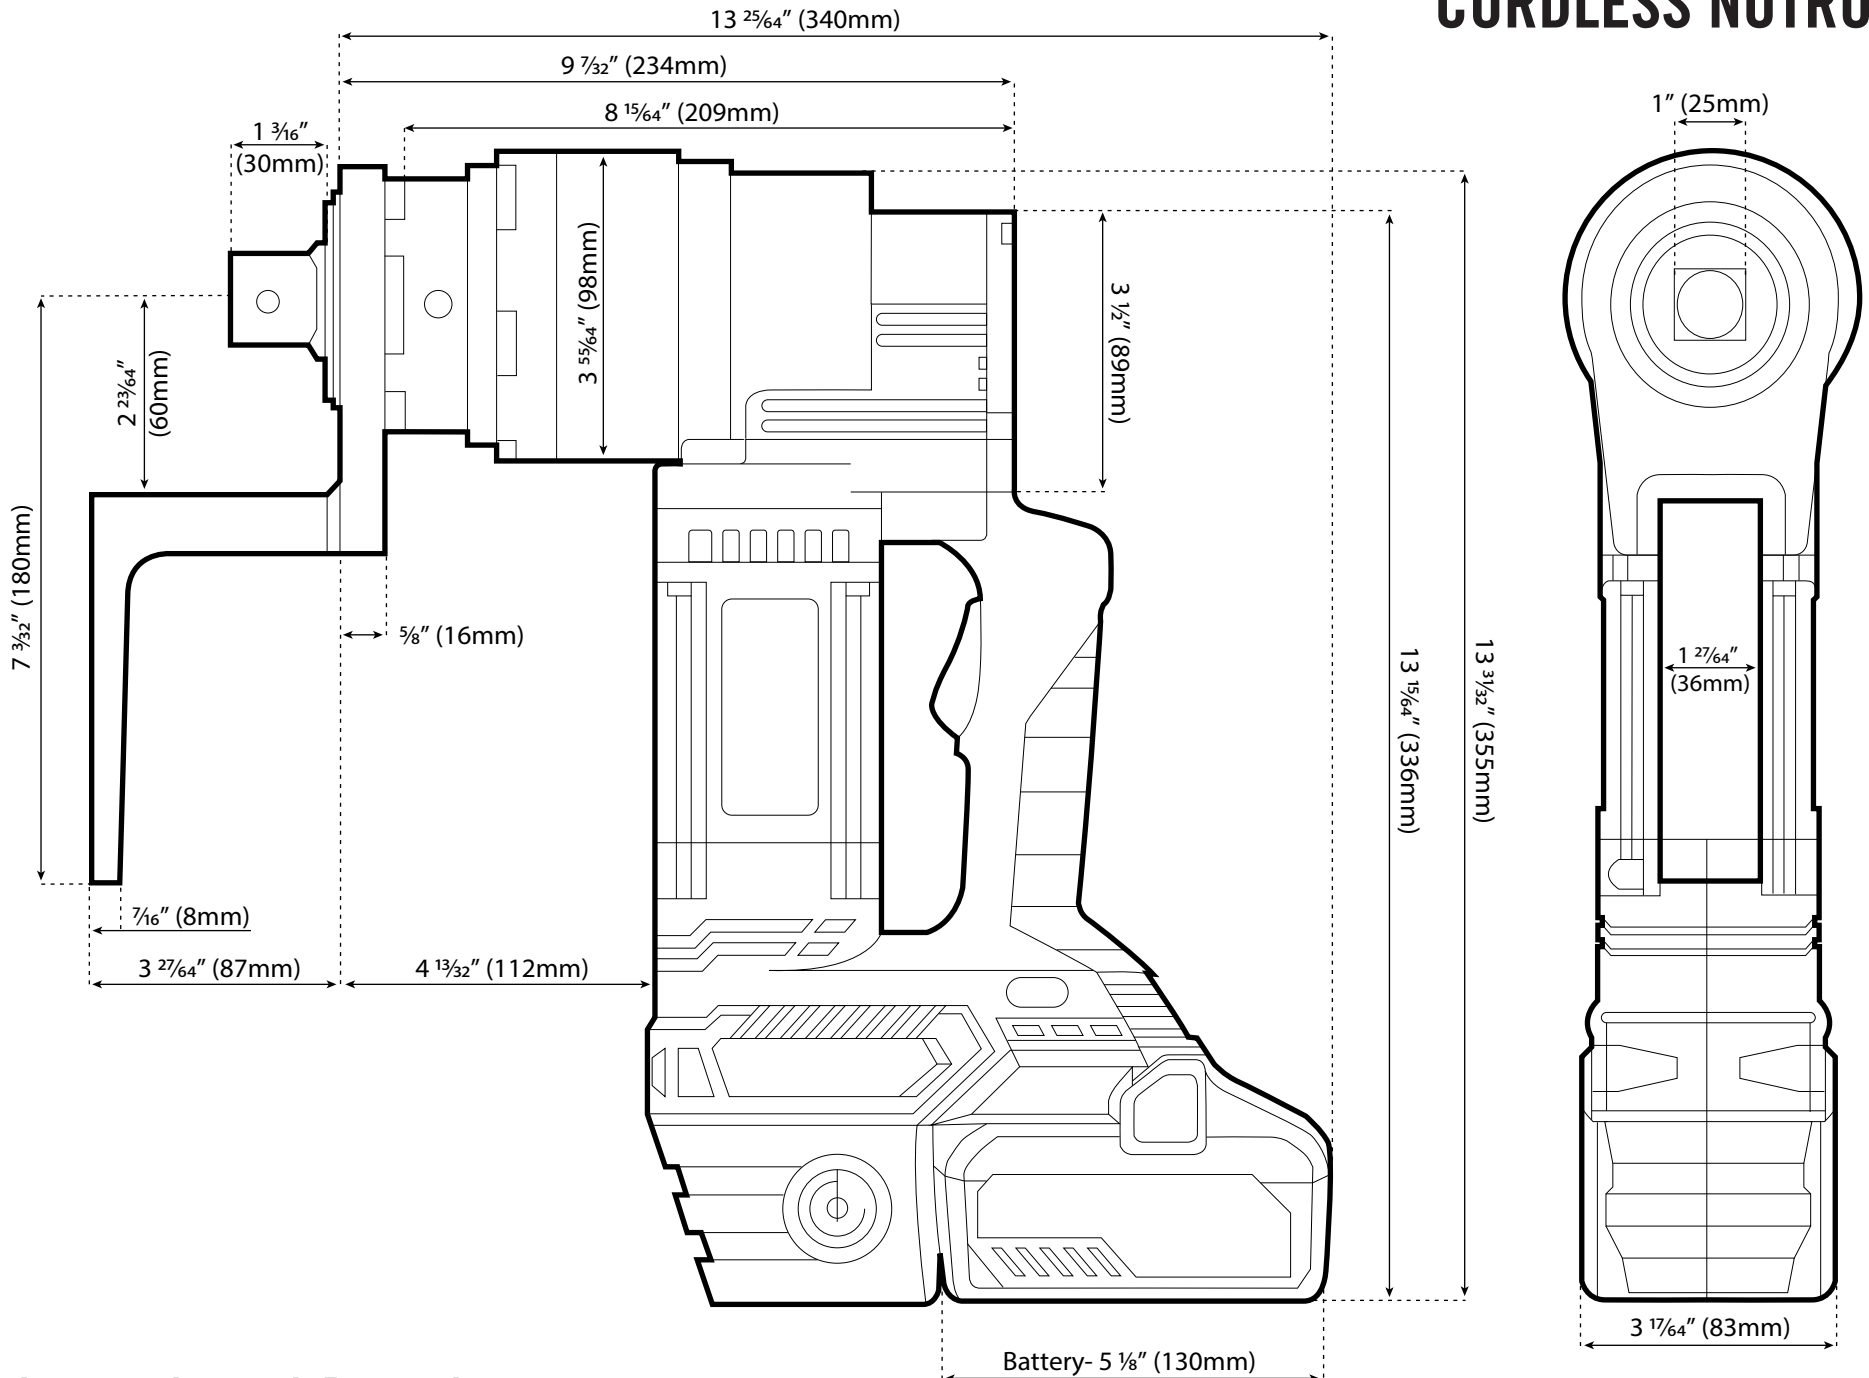

# STONE CNR-210 CORDLESS NUTRUNNER

Dimensioned Drawing

Square Drive w/ Reaction Bar