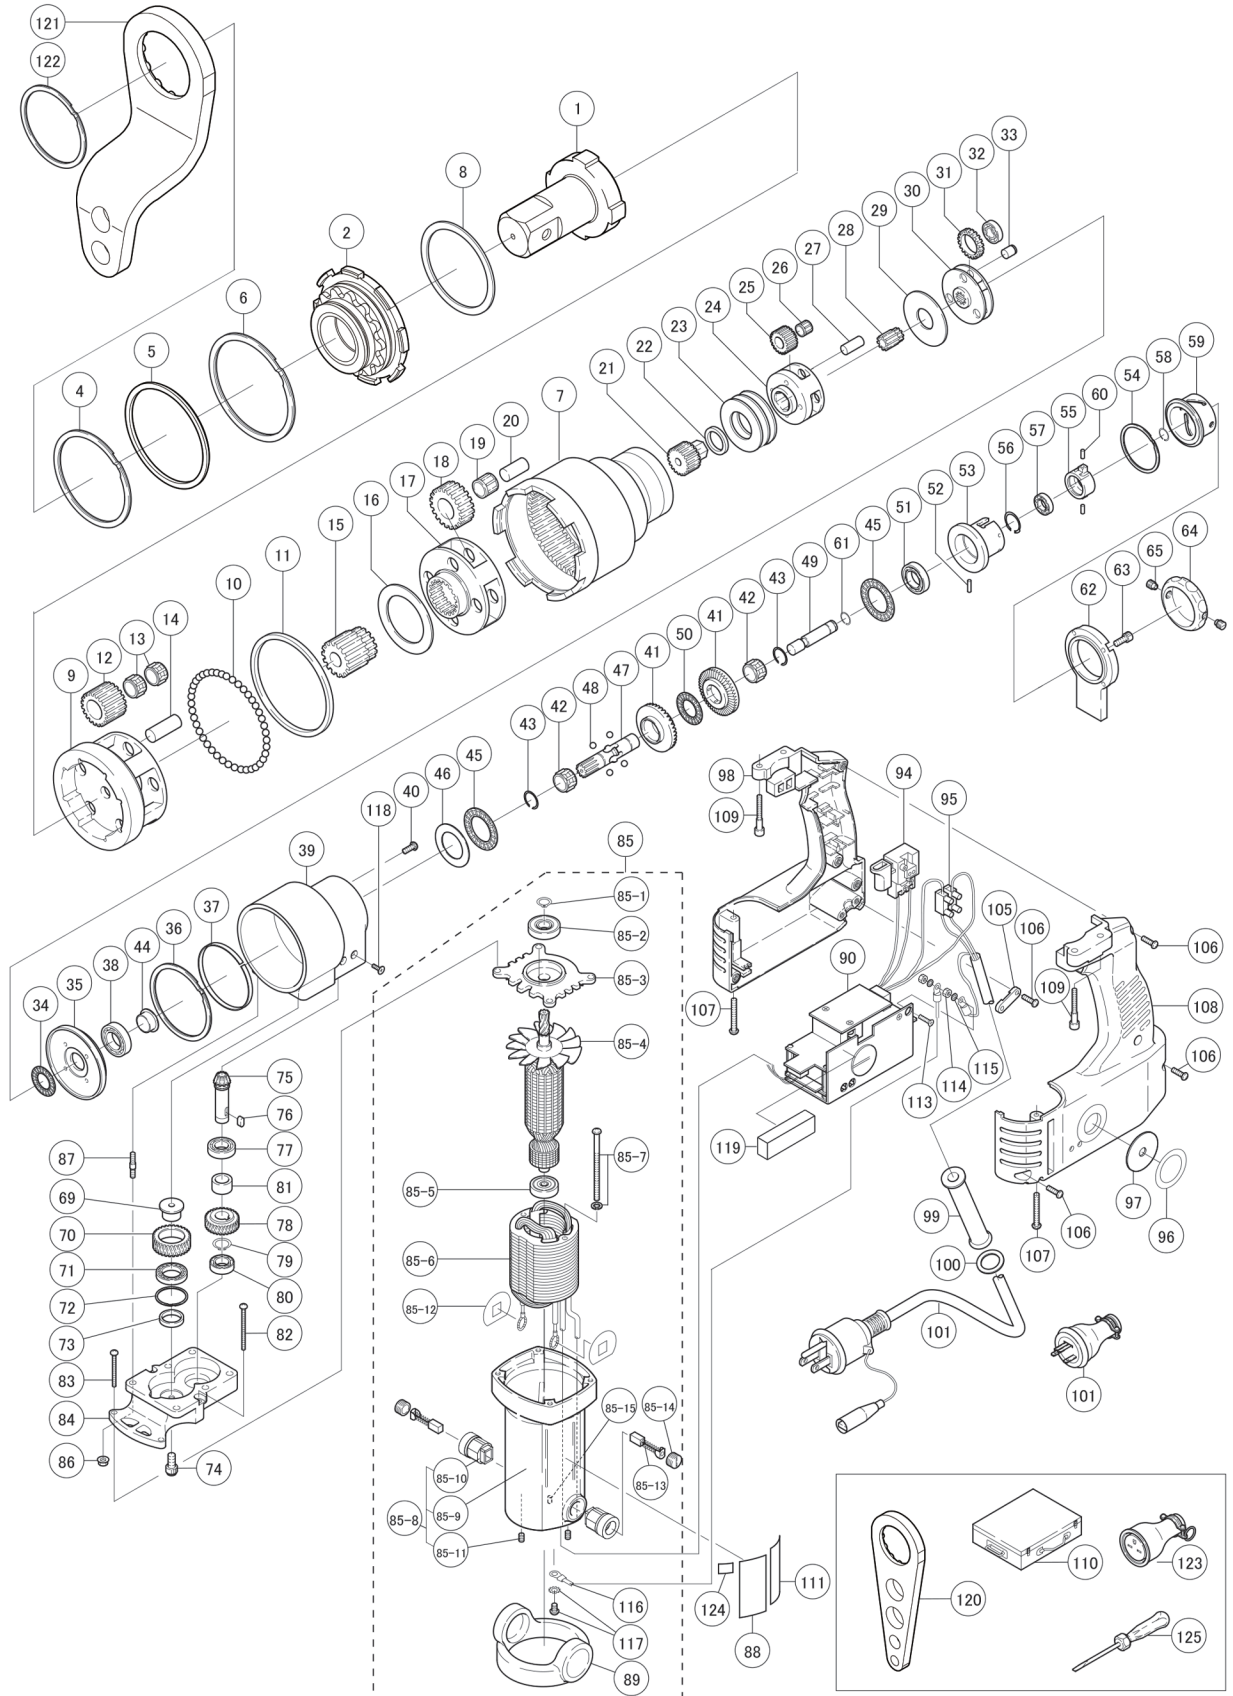

TONE STC-50E

No. 1807

GWY

ABSOLUTE ACCURACY

w: www.gwyinc.com
p: 888.838.6500
e: info@gwyinc.com

Recognized for quality, dependability, technical expertise.

TONE STC-50E

No. 1807

Part #	Description	Q'ty
1	SQUARE DRIVE	1
2	REACTION BAR	1
4	SPIROLOX	1
5	SPIRO STOPPER	1
6	SPIROLOX	1
7	INTERNAL GEAR	1
8	BUSH	1
9	CAGE	1
10	STEEL BALL 6mm	51
11	BUSH	1
12	IDLE GEAR	5
13	NEEDLE CAGE	10
14	GEAR PIN	5
15	PINION GEAR	1
16	BUSH	1
17	CAGE	1
18	IDLE GEAR	4
19	NEEDLE CAGE	4
20	GEAR PIN	4
21	PINION GEAR	1
22	BUSH	1
23	BUSH	3
24	CAGE	1
25	IDLE GEAR	3
26	NEEDLE CAGE	3
27	GEAR PIN	3
28	PINION GEAR	1
29	BUSH	1
30	CAGE	1
31	IDLE GEAR	3
32	BEARING	3
33	GEAR PIN	3
34	THRUST NEEDLE	1
35	FRICITION DISK	1
36	SPIROLOX	1
37	SPIRO WASHER	1
38	BEARING	1
39	HOUSING	1
40	CRPH SCREW	4
41	BEVEL GEAR	2
42	NEEDLE CAGE	2
43	CIRCLIP	2
44	STEPPED BUSH	1
45	THRUST NEEDLE	2
46	THRUST WASHER	1
47	PINION GEAR	1
48	STEEL BALL 7/32"	4
49	CHANGE SPOOL	1
50	THRUST NEEDLE	1
51	BEARING	1
52	NEEDLE ROLLER	1
53	SPOOL GUIDE	1
54	SPIROLOX	1
55	SPOOL HOLDER	1
56	RETAINING RING C-TYPE	1
57	BEARING	1
58	RETAINING RING C-TYPE	1
59	CHANGE DRUM	1
60	GUIDE PIN	2
61	CIRCLIP	1
62	HOUSING COVER	1
63	HSB BOLT	4
64	CHANGE GRIP	1
65	CLICK PLUNGER ASS'Y	2
69	IDLE PIN	1

Part #	Description	Q'ty
75	PINION BEVEL GEAR	1
76	PARALLEL KEY	1
77	BEARING	1
78	HELICAL GEAR	1
79	RETAINING RING C-TYPE	1
80	BEARING	1
81	BUSH	1
82	HSB BOLT	2
83	HSB BOLT	2
84	BRACKET	1
85	MOTOR	1
85	MOTOR FOR 220V	1
85-1	RETAINING RING C-TYPE	1
85-0	BEARING	1
85-1	BEARING BRACKET	1
85-2	ARMATURE	1
85-3	ARMATURE FOR 220V	1
85-4	BEARING	1
85-5	STATOR	1
85-6	STATOR	1
85-7	CRPH SCREW	2
85-8	SPRING WASHER	2
85-9	STATOR SPIDER ASS'Y	1
85-10	BRUSH HOLDER	2
85-11	SET SCREW	2
85-12	INSULATED WASHER	2
85-13	CARBON BRUSH	2
85-14	BRUSH CAP	2
85-15	RUBBER PLUG	1
86	E-TYPE NUT	2
87	STUD BOLT	2
88	RATING PLATE	1
88	RATING PLATE	1
88	RATING PLATE	1
89	CUSHION RUBBER	1
90	CONTROL BASE ASSY 110-120V	1
90	CONTROL BASE ASSY 200-230V	1
94	TRIGGER SWITCH	1
95	EUROPEAN TERMINAL	1
96	GRADUATION	1
97	DIAL COVER	1
98	GRIP	1
99	CORD ARMOUR	1
100	CORD ARMOUR WASHER	1
101	CORD ASS'Y	1
101	CORD ASS'Y	1
105	CLUMP	1
106	CRPH SCREW	6
107	CRPH SCREW	2
108	GRIP COVER	1
109	HSB BOLT	4
110	METAL CASE	1
111	WARNING LABEL	1
113	CRPH SCREW	1
114	NUT	2
115	SPRING WASHER	2
116	CORD ASS'Y	1
117	HSB BOLT	1
118	CRPH SCREW	4
119	CUSHION SPONGE	1
120	REACTION BAR L-TYPE	1
121	REACTION BAR L-TYPE	1
122	SPIROLOX	1
123	CONNECTOR 220V	1
124	AUTHENTICITY STICKER	1

Parts not listed are not available separately

w: www.gwyinc.com
p: 888.838.6500
e: info@gwyinc.com

Recognized for quality, dependability, technical expertise.