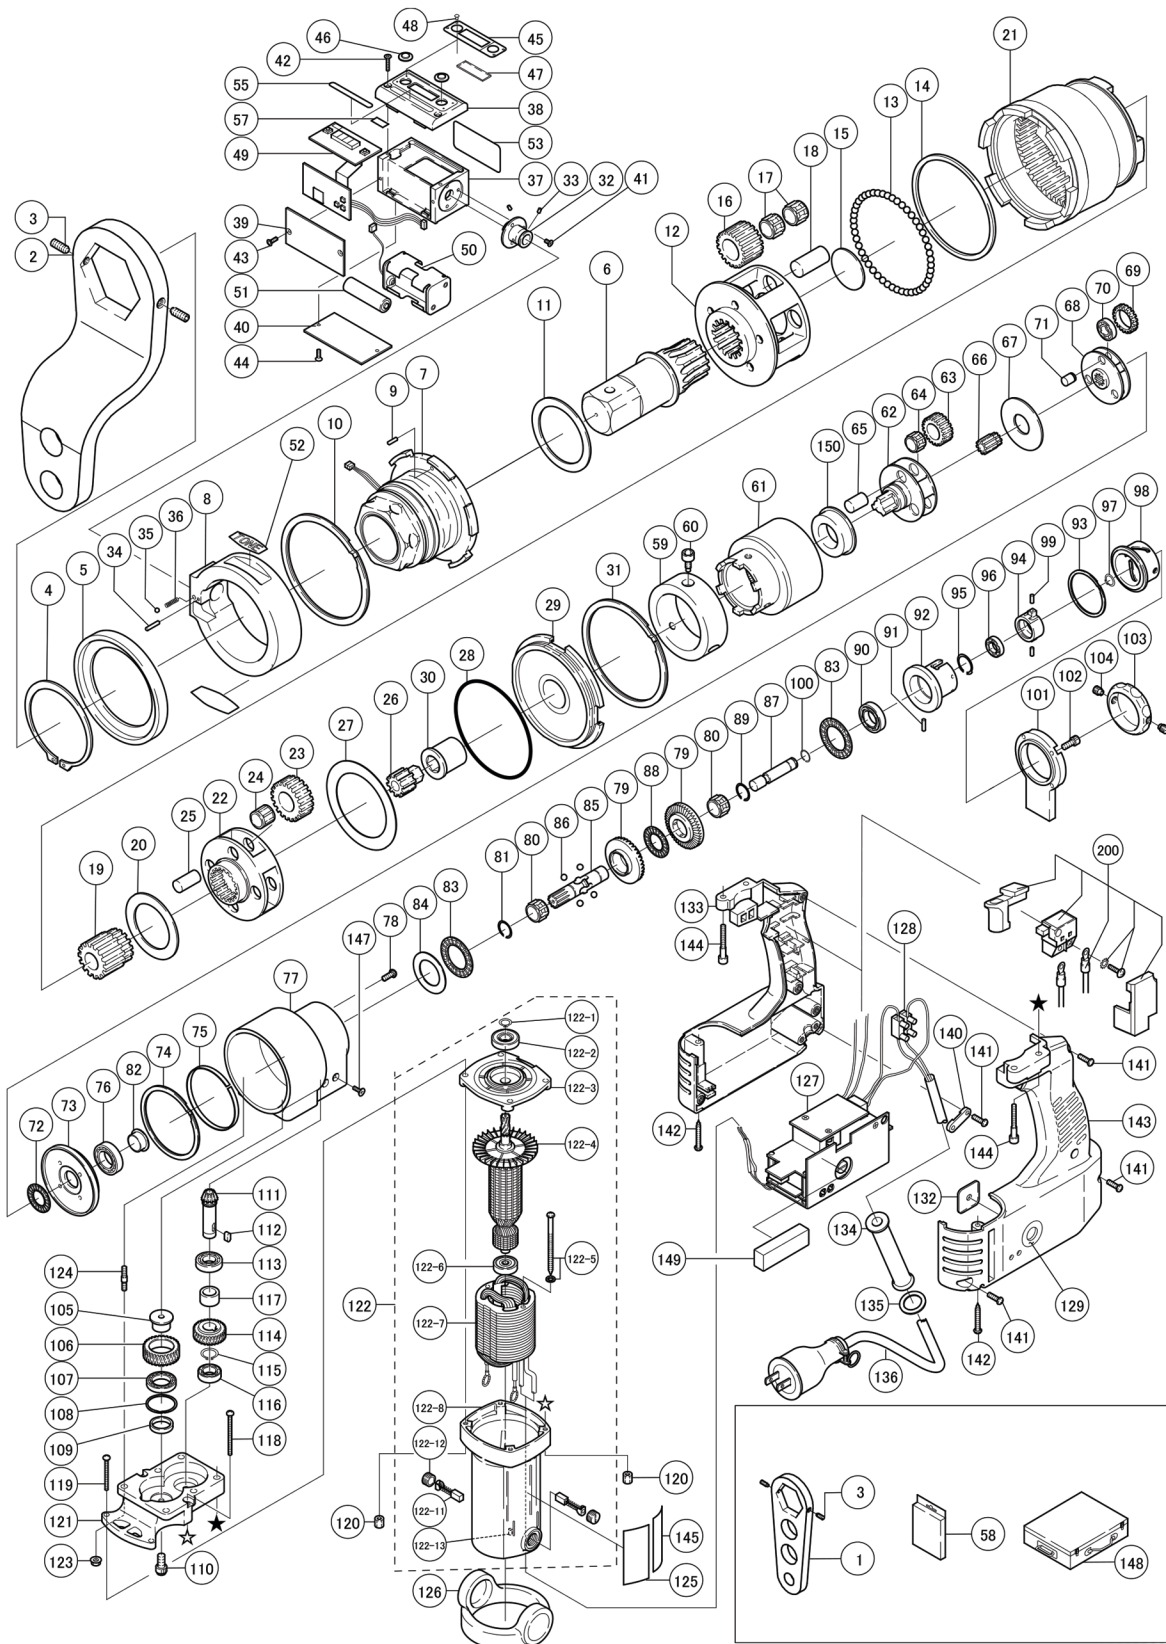

STONE PDX-301F

No. 1907

GWY

ABSOLUTE ACCURACY

w: www.gwyinc.com
p: 888.838.6500
e: info@gwyinc.com

Recognized for quality, dependability, technical expertise.

TONE PDX-301F

No. 1907

Part #	Description	Q'ty	Part #	Description	Q'ty
1	REACTION BAR	1	86	STEEL BALL 7/32"	4
2	REACTION BAR L-TYPE	1	87	CHANGE SPOOL	1
3	SET SCREW	2	88	THRUST NEEDLE	1
4	RETAINING RING C-TYPE	1	89	CIRCLIP	1
5	CELL COVER	1	90	BEARING	1
6	SQUARE DRIVE	1	91	NEEDLE ROLLER	1
7	TORQUE CELL	1	92	SPOOL GUIDE	1
8	CELL COVER	1	93	SPIROLOX	1
9	PARALLEL PIN	2	94	SPOOL HOLDER	1
10	SPIROLOX	1	95	RETAINING RING C-TYPE	1
11	BUSH	1	96	BEARING	1
12	CAGE	1	97	RETAINING RING C-TYPE	1
13	STEEL BALL 7/32"	46	98	CHANGE DRUM	1
14	BUSH	1	99	GUIDE PIN	2
15	BUSH	1	100	CIRCLIP	1
16	IDLE GEAR	5	101	HOUSING COVER	1
17	NEEDLE CAGE	10	102	HSH BOLT	4
18	GEAR PIN	5	103	CHANGE GRIP	1
19	PINION GEAR	1	104	CLICK PLUNGER ASS'Y	1
20	BUSH	1	105	IDLE PIN	1
21	INTERNAL GEAR	1	106	HELICAL GEAR	1
22	CAGE	1	107	BEARING	1
23	IDLE GEAR	5	108	SPIROLOX	1
24	NEEDLE CAGE	5	109	BUSH	1
25	GEAR PIN	5	110	HSH BUTTON BOLT	1
26	PINION GEAR	1	111	PINION BEVEL GEAR	1
27	THRUST WASHER	1	112	PARALLEL KEY	1
28	O-RING	1	113	BEARING	1
29	REAR FLANGE ASS'Y	1	114	HELICAL GEAR	1
30	INPUT ADAPTOR	1	115	RETAINING RING C-TYPE	1
31	SPIROLOX	1	116	BEARING	1
32	TURN SHAFT	1	117	BUSH	1
33	EJECTOR SPRING	2	118	CRPH SCREW	2
34	NEEDLE ROLLER	1	119	CRPH SCREW	2
35	STEEL BALL 4mm	1	120	STEEL SPACER	4
36	EJECTOR SPRING	1	121	BRACKET	1
37	CASE	1	122	MOTOR (T10-120V)	1
38	COVER	1	122	MOTOR (220-230V)	1
39	COVER	1	122-1	RETAINING RING C-TYPE	1
40	COVER C	1	122-2	BEARING	1
41	CRPH SCREW	3	122-3	BEARING BRACKET	1
42	HSH BOLT	2	122-4	ARMATURE (T10-120V)	1
43	HSH BOLT	2	122-4	ARMATURE (220-230V)	1
44	CRPH SCREW	2	122-5	TAPPING SCREW	2
45	INDICATOR PLATE FOR NM	1	122-5	SPRING WASHER	2
45	INDICATOR PLATE FOR LBF-FT	1	122-6	BEARING	1
46	BUTTON	2	122-7	STATOR (T10-120V)	1
47	PLATE	1	122-7	STATOR (220-230V)	1
48	DRIVE SCREW RIVET	4	122-8	STATOR SPIDER ASS'Y (T10-120V)	1
49	CONTROL BASE ASS'Y	1	122-8	STATOR SPIDER ASS'Y (220-230V)	1
50	BATTERY CASE ASS'Y	1	122-11	CARBON BRUSH	2
51	BATTERY	4	122-12	BRUSH CAP	2
52	PLATE	2	122-13	RUBBER PLUG	1
53	NAME PLATE	1	123	E-TYPE NUT	2
55	RATING PLATE B	1	124	STUD BOLT	2
57	LABEL	1	125	NAME PLATE	1
58	MICRO SD CARD	1	125	NAME PLATE	1
59	COVER	1	125	NAME PLATE	1
60	HSH BOLT	3	126	CUSHION RUBBER	1
61	GEARCASE	1	127	CONTROL BASE ASSY (T10-120V)	1
62	CAGE	1	127	CONTROL BASE ASSY (220-230V)	1
63	IDLE GEAR	3	128	EUROPEAN TERMINAL	1
64	NEEDLE CAGE	3	129	GRADUATION (FOR NM)	1
65	GEAR PIN	3	129	GRADUATION (FOR LBF-FT)	1
66	PINION GEAR	1	132	LED COVER	1
67	BUSH	1	133	GRIP	1
68	CAGE	1	134	CORD ARMOUR	1
69	IDLE GEAR	3	135	BUSH	1
70	BEARING	3	136	CORD ASS'Y	1
71	GEAR PIN	3	136	CORD ASS'Y	1
72	THRUST NEEDLE	1	136	CORD ASS'Y	1
73	FRICTION DISK	1	140	CLUMP	1
74	SPIROLOX	1	141	CRPH SCREW	6
75	SPIRO WASHER	1	142	TAPPING SCREW	2
76	BEARING	1	143	GRIP COVER	1
77	HOUSING	1	144	HSH BOLT	4
78	CRPH SCREW	4	145	WARNING LABEL	1
79	BEVEL GEAR	2	146	CONNECTOR 115V CE	1
80	NEEDLE CAGE	2	146	CONNECTOR 240V CE	1
81	CIRCLIP	1	147	CRPH SCREW	4
82	STEPPED BUSH	1	148	METAL CASE	1
83	THRUST NEEDLE	2	149	CUSHION SPONGE	1
84	THRUST WASHER	1	150	STEPPED BUSH	1
85	PINION GEAR	1	200	TRIGGER SWITCH	1

Parts not listed are not available separately

w: www.gwyinc.com
p: 888.838.6500
e: info@gwyinc.com

Recognized for quality, dependability, technical expertise.