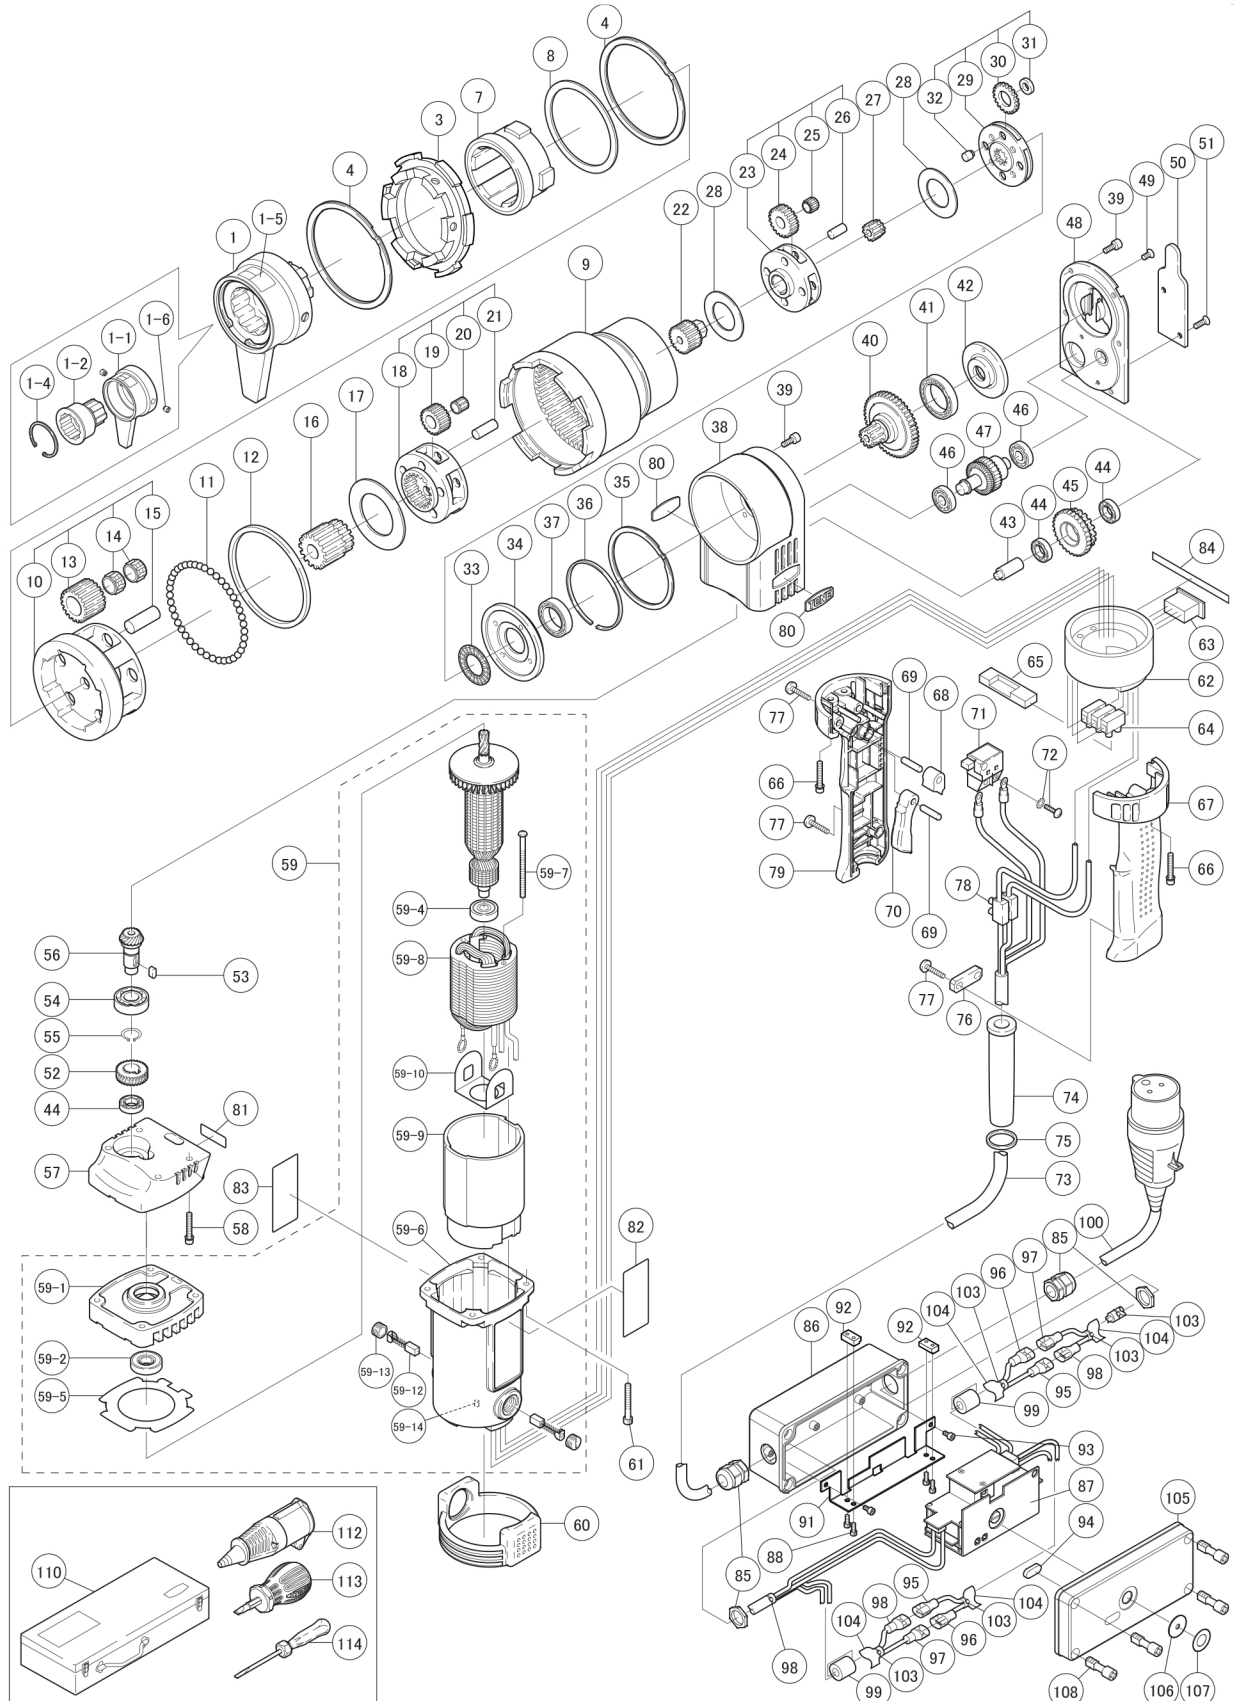

STONE GNBC-211E

No. 1707

GWY

ABSOLUTE ACCURACY

w: www.gwyinc.com

p: 888.838.6500

e: info@gwyinc.com

Recognized for quality, dependability, technical expertise.

STONE GNBC-211E

No. 1707

Part #	Description	Q'ty
1	BAR SOCKET	1
1-5	WARNING LABEL	1
1-6	SCREW	2
3	OUTER SOCKET HOLDER	1
4	SPIROLOX	2
7	INNER SOCKET HOLDER	1
8	BUSH	1
9	INTERNAL GEAR	1
10	CAGE	1
11	STEEL BALL	46
12	BUSH	1
13	IDLE GEAR	5
14	NEEDLE CAGE	10
15	GEAR PIN	5
16	PINION GEAR	1
17	BUSH	1
18	CAGE	1
19	IDLE GEAR	5
20	NEEDLE CAGE	5
21	GEAR PIN	5
22	PINION GEAR	1
23	CAGE	1
24	IDLE GEAR	4
25	NEEDLE CAGE	4
26	GEAR PIN	4
27	PINION GEAR	1
28	THRUST WASHER	2
29	CAGE	1
30	IDLE GEAR	4
31	BUSH	4
32	GEAR PIN	4
33	THRUST NEEDLE	1
34	FRICTION DISK	1
35	SPIROLOX	1
36	SPIRO WASHER	1
37	BEARING	1
38	HOUSING	1
39	HSH BOLT	10
40	PINION GEAR	1
41	BEARING	1
42	LATCH GUIDE	1
43	GEAR PIN	1
44	BEARING	3
45	PINION GEAR	1
46	BEARING	2
47	PINION GEAR	1
48	HOUSING COVER	1
49	CRFH SCREW	1
50	LATCH COVER	1
51	CRFH SCREW	2
52	HELICAL GEAR	1
53	PARALLEL KEY	1
54	BEARING	1
55	RETAINING RING C-TYPE	1
56	PINION BEVEL GEAR	1
57	BRACKET	1
58	HSH BOLT W/H WASHER	4
59	MOTOR	1
59	MOTOR	1
59-1	BEARING BRACKET	1
59-2	BEARING	1
59-3	ARMATURE	1
59-3	ARMATURE	1
59-4	BEARING	1

Part #	Description	Q'ty
59-5	FAN GUIDE	1
59-6	STATOR SPIDER ASS'Y	1
59-7	TAPPING SCREW	2
59-8	STATOR	1
59-8	STATOR	1
59-9	INSULATED SLEEVE	1
59-10	INSULATED WASHER	1
59-12	CARBON BRUSH	2
59-13	BRUSH CAP	2
59-14	RUBBER PLUG	1
60	CUSHION RUBBER	1
61	HSH BOLT	4
62	GRIP SPACER	1
63	CHANGE SWITCH ASS'Y	1
64	EUROPEAN TERMINAL	1
65	PLATE	1
66	HSH BOLT	4
67	FRICTION DISK	1
68	COVER	1
69	PARALLEL PIN	2
70	SWITCH LEVER	1
71	TRIGGER SWITCH	1
72	CRPH SCREW	2
72	SPRING WASHER	2
73	CABLE ASSY	1
74	CORD ARMOUR	1
75	BUSH	1
76	CLUMP	1
77	TAPPING SCREW	4
78	EUROPEAN TERMINAL	1
79	GRIP COVER	1
80	PLATE	2
81	SERIAL NUMBER PLATE	1
82	NAME PLATE FOR GNBC211E-CE	1
82	NAME PLATE FOR GNBC212E-CE	1
83	WARNING LABEL	1
84	STICKER	1
85	CABLE GLAND	2
86	CASE	1
87	CONTROL BASE ASSY	1
87	CONTROL BASE ASSY	1
91	BASE	1
92	PLATE	2
93	HSH BOLT	6
94	COVER	1
95	CONNECTOR	2
96	CONNECTOR	2
97	CONNECTOR	2
98	CONNECTOR	2
99	RING CORE	2
100	CORD ASS'Y	1
100	CORD ASS'Y	1
103	BANDING BAND	7
104	TUBE	4
105	CASE COVER	1
106	DIAL COVER	1
107	GRADUATION	1
108	SCREW	4
110	METAL CASE	1
112	CONNECTOR 115V CE	1
112	CONNECTOR 240V CE	1
113	SCREW DRIVER	1
114	SCREW DRIVER	1

Parts not listed are not available separately

w: www.gwyinc.com
p: 888.838.6500
e: info@gwyinc.com

Recognized for quality, dependability, technical expertise.