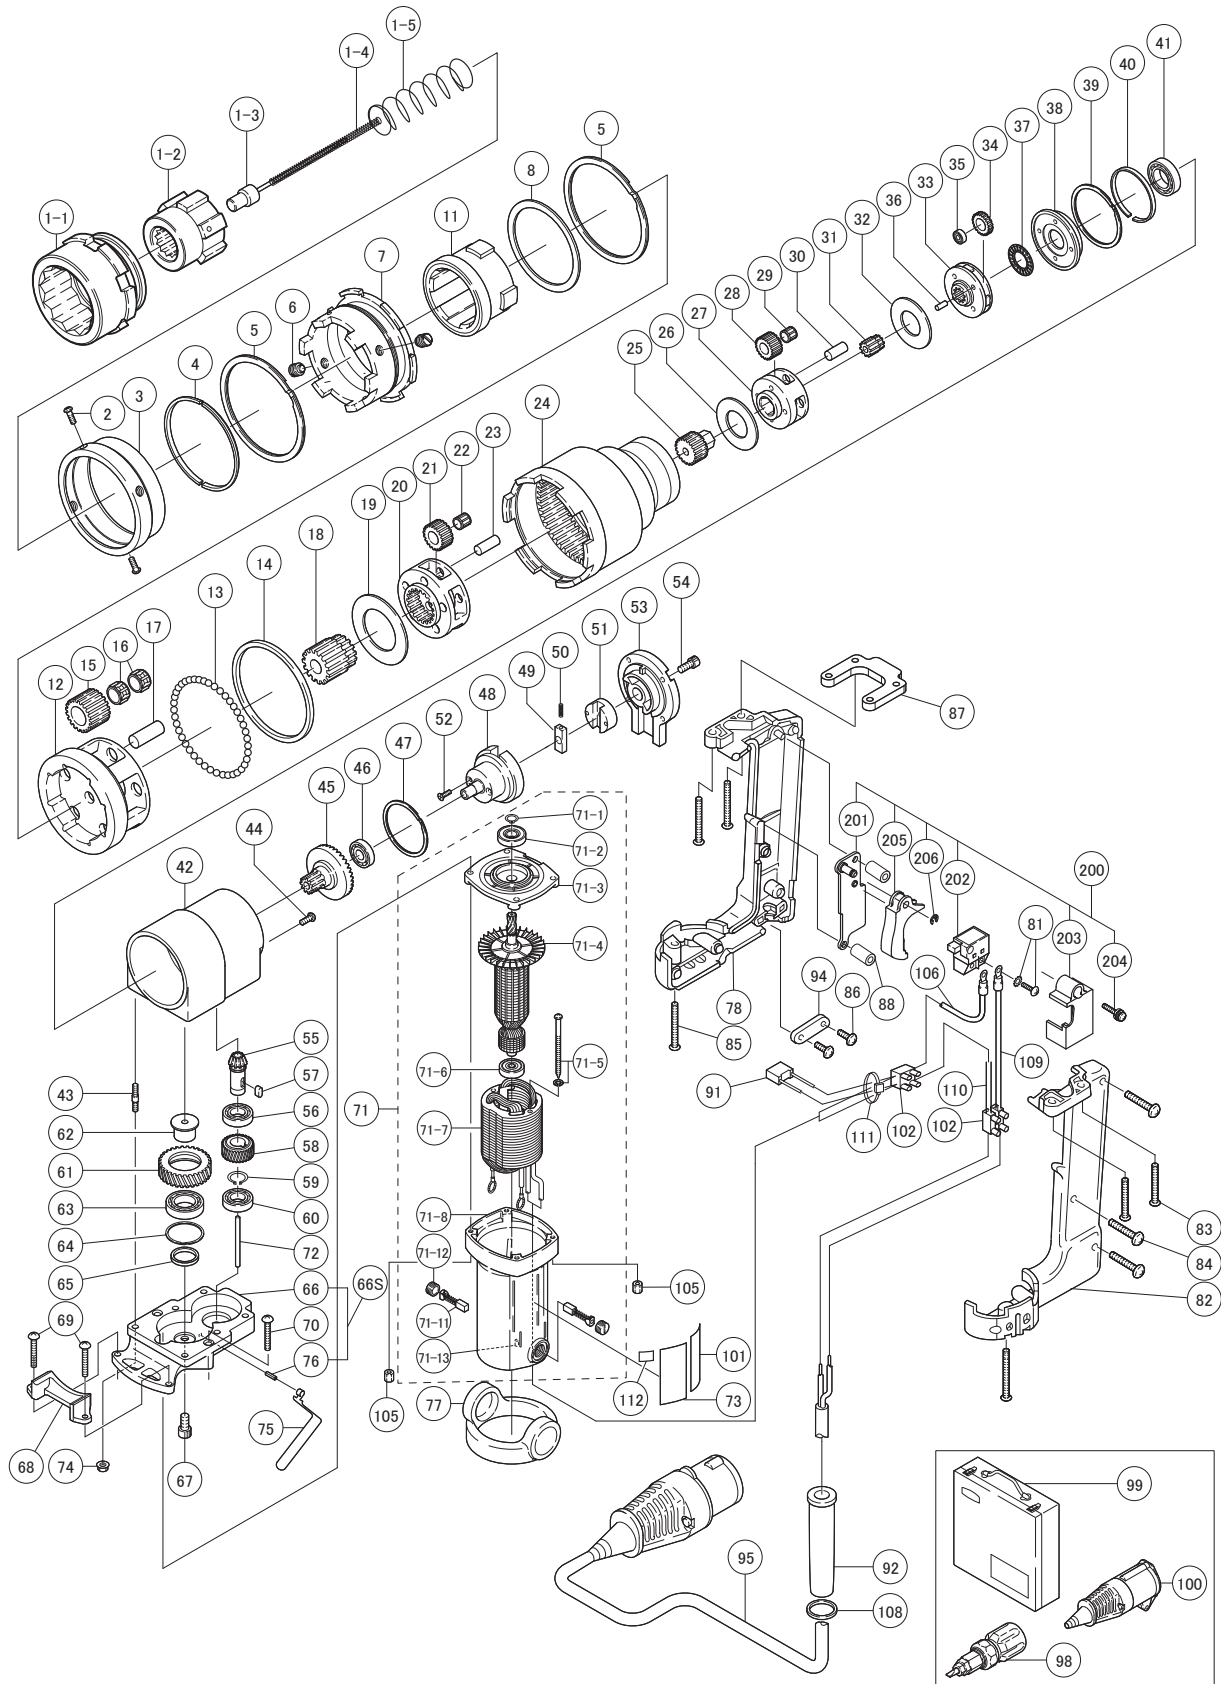

tone gv-301ez

No. 1311

GWY

ABSOLUTE ACCURACY

w: www.gwyinc.com
p: 888.838.6500
e: info@gwyinc.com

Recognized for quality, dependability, technical expertise.

TONE GV-301EZ

No. 1311

Part #	Description	Q'ty
1-1	OUTER SOCKET	1
1-2	INNER SOCKET	1
1-3	EJECTOR PIN	1
1-4	EJECTOR SPRING	1
1-5	INNER SOCKET SPRING	1
2	TORX SCREW T-TYPE M4X10	2
3	SPIRO STOPPER	1
4	SUB SPIRO STOPPER	2
5	SPIROLOX	2
6	SET SCREW	2
7	OUTER SOCKET HOLDER	1
8	BUSH	1
11	INNER SOCKET HOLDER ASS'Y	1
12	4TH CAGE	1
13	STEEL BALL	46
14	BUSH	1
15	4TH IDLE GEAR	5
16	NEEDLE CAGE	10
17	4TH GEAR PIN	5
18	4TH PINION GEAR	1
19	BUSH	1
20	3RD CAGE	1
21	3RD IDLE GEAR	5
22	NEEDLE CAGE	5
23	3RD GEAR PIN	5
24	INTERNAL GEAR	1
25	3RD PINION GEAR	1
26	BUSH	1
27	2ND CAGE	1
28	2ND IDLE GEAR	4
29	NEEDLE CAGE	4
30	2ND GEAR PIN	4
31	2ND PINION GEAR	1
32	BUSH	1
33	1ST CAGE	1
34	1ST IDLE GEAR	4
35	BEARING	4
36	1ST GEAR PIN	4
37	THRUST NEEDLE BEARING	1
38	FRICTION DISK	1
39	SPIROLOX	1
40	SPIRO WASHER	1
41	BEARING	1
42	HOUSING	1
43	STUD BOLT M5X24	2
44	CRPH SCREW M4X10	4
45	1ST PINION GEAR	1
46	BEARING	1
47	SPIROLOX	1
48	EJECTOR BRACKET	1
49	LATCH	1
50	LATCH SPRING	1
51	LATCH GUIDE	1
52	CRFH SCREW M3X10	2
53	HOUSING COVER	1
54	HSH BOLT M4X12	4
55	PINION BEVEL GEAR	1
56	BEARING	1
57	PARALLEL KEY	1

Part #	Description	Q'ty
58	HELICAL GEAR	1
59	RETAINING RINGS C-TYPE	1
60	BEARING	1
61	HELICAL GEAR	1
62	IDLE PIN	1
63	BEARING	1
64	SPIROLOX	1
65	BUSH	1
66S	BRACKET ASS'Y	1
67	HSH BUTTON BOLT M5X12	1
68	PROTECTOR	2
69	CRPH SCREW M4X40	2
70	CRPH SCREW M4X45	2
71A	MOTOR ASS'Y 115V	1
71B	MOTOR ASS'Y 220V	1
71-1	RETAINING RINGS C-TYPE	1
71-2	BEARING	1
71-3	BEARING BRACKET	1
71-4A	ARMATURE 115V	1
71-4B	ARMATURE 220V	1
71-5	CRPH SCREW M4X65 W/WASHER	2
71-6	BEARING	1
71-7A	STATOR 115V	1
71-7B	STATOR 220V	1
71-8	STATOR SPIDER ASS'Y	1
71-11	CARBON BRUSH	2
71-12	BRUSH CAP	2
71-13	RUBBER PLUG	1
72	PUSH ROD	1
73A	RATING PLATE 115V	1
73B	RATING PLATE 220V	1
74	E-TYPE NUT M5	2
75	EJECT LEVER	1
77	CUSHION RUBBER	1
78	GRIP	1
81	CRPH SCREW M3.5X6 W/ WASHER	2
82	GRIP COVER	1
83	CRFH SCREW M5X40	4
84	CRPH SCREW M4X12	5
85	CRFH TAPPING SCREW M4X37	2
86	CRPH SCREW M4X14 W/ WASHER	2
87	GRIP SPACER	1
88	SPACER SLEEVE	2
91	CONDENSER	1
92	CORD ARMOUR	1
94	CORD CLAMP	1
95A	CORD ASS'Y 115V	1
95B	CORD ASS'Y 220V	1
97A	PLUG 115V	1
97B	PLUG 220V	1
99	METAL CASE	1
101	WARNING LABEL	1
102	EUROPEAN TERMINAL	1
105	NUT M4	4
106	LEAD WIRE BLACK	1
108	CORD ARMOUR WASHER	1
109	LEAD WIRE BROWN	1
110	LEAD WIRE BLUE	1
200	TRIGGER SWITCH ASS'Y	1

Parts not listed are not available separately