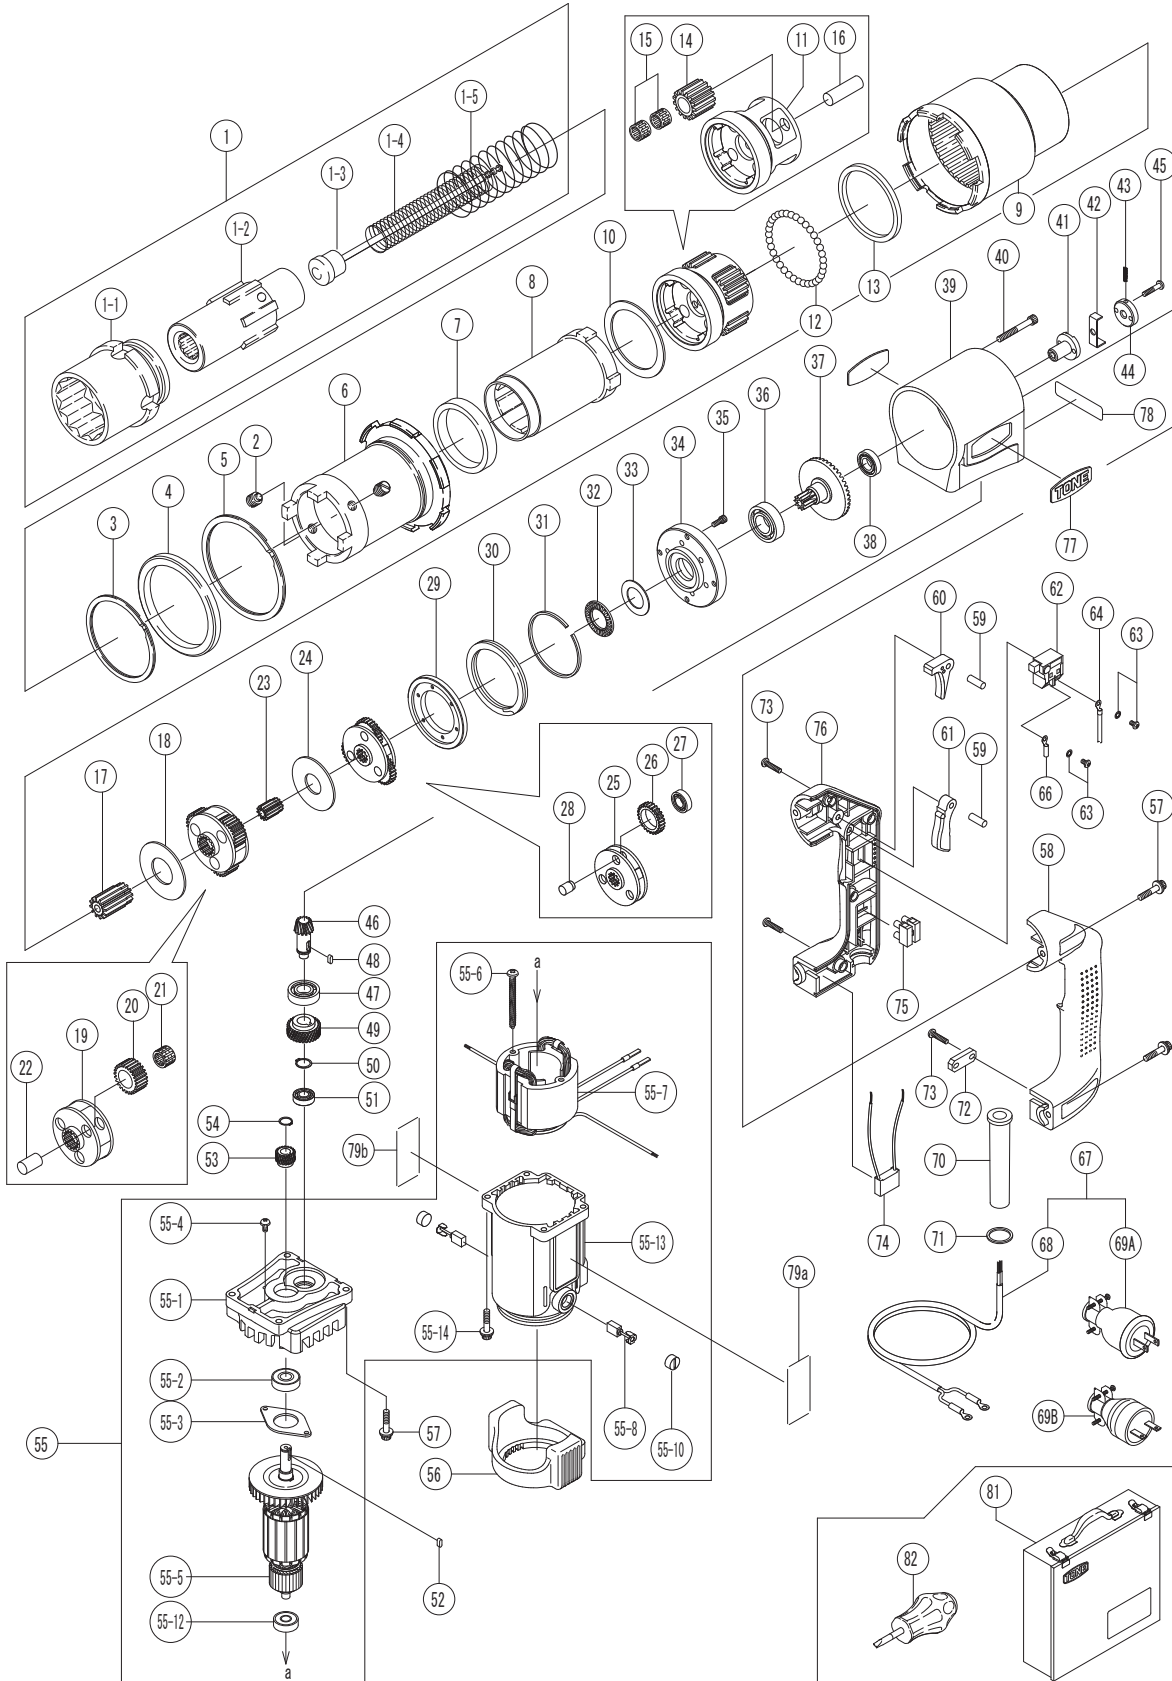

STONE GS-11EZ

No. 1311

GWY

ABSOLUTE ACCURACY

w: www.gwyinc.com
p: 888.838.6500
e: info@gwyinc.com

Recognized for quality, dependability, technical expertise.

TONE GS-111EZ

No. 1311

Part #	Description	Q'ty	Part #	Description	Q'ty
1-1	OUTER SOCKET	1	48	KEY	1
1-2	INNER SOCKET	1	49	MOTOR GEAR	1
1-3	EJECTOR PIN	1	50	RETAINING RING C-TYPE	1
1-4	EJECTOR SPRING	1	51	BEARING	1
1-5	INNER SOCKET SPRING	1	52	KEY	1
2	SET SCREW	2	53	MOTOR IDLE GEAR	1
3	SPIROLOX	1	54	RETAINING RING C-TYPE	1
4	SPIRO STOPPER	1	55A	MOTOR ASS'Y 115V	1
5	SPIROLOX	1	55B	MOTOR ASS'Y 220V	1
6	OUTER SOCKET HOLDER	1	55-1	BEARING BRACKET	1
7	BUSH	1	55-2	BEARING	1
8	INNER SOCKET HOLDER	1	55-3	PLATE	1
9	INTERNAL GEAR	1	55-4	CRPH SCREW M4X8 W/H WASHER	2
10	BUSH	1	55-5A	ARMATURE 115V	1
11	3RD CAGE	1	55-5B	ARMATURE 220V	1
12	STEEL BALL	49	55-6	TAP SCREW M5X60	2
13	BUSH	1	55-7A	STATOR 115V	1
14	3RD IDLE GEAR	4	55-7B	STATOR 220V	1
15	NEEDLE CAGE	8	55-8	CARBON BRUSH	2
16	3RD GEAR PIN	4	55-10	BRUSH CAP	2
17	3RD PINION GEAR	1	55-12	BEARING	1
18	BUSH	1	55-13	STATOR SPIDER	1
19	2ND CAGE	1	55-14	HSH BOLT M5X25 W/ WASHER	4
20	2ND IDLE GEAR	3	56	CUSHION RUBBER	1
21	NEEDLE CAGE	3	57	HSH BOLT M5X25 W/ WASHER	8
22	2ND GEAR PIN	3	58	GRIP	1
23	2ND PINION GEAR	1	59	PIN	2
24	BUSH	1	60	EJECTOR LEVER	1
25	1ST CAGE	1	61	SWITCH LEVER	1
26	1ST IDLE GEAR	3	62	TRIGGER SWITCH	1
27	BEARING	3	63	CRPH SCREW M3.5X6 W/ WASHER	2
28	1ST GEAR PIN	3	64	LEAD WIRE BROWN	1
29	FRICTION DISK	1	66	INSULATED TERMINAL	2
30	SPIROLOX	1	67A	CORD ASS'Y 115V	1
31	SPIRO WASHER	1	67B	CORD ASS'Y 220V	1
32	BEARING	1	68	CABLE	1
33	THRUST WASHER	1	69A	PLUG 115V	1
34	FLANGE	1	69B	PLUG 220V	1
35	HSH BOLT M4X10	6	70	CORD ARMOUR	1
36	BEARING	1	71	BUSH	1
37	1ST PINION GEAR	1	72	CORD CLAMP	1
38	BEARING	1	73	CRPH TAP TIGHT 4X18	6
39	HOUSING	1	74	CONDENSER	1
40	HSH BOLT M5X40	4	75	EUROPEAN TERMINAL	1
41	EJECTOR BRACKET	1	76	GRIP COVER	1
42	LATCH	1	77	LOGO PLATE	2
43	LATCH SPRING	1	78	SERIAL NUMBER PLATE	1
44	LATCH GUIDE	1	79a-1	RATING PLATE 115V - FRONT	1
45	CRPH SCREW M4X20	2	79a-2	RATING PLATE 220V - FRONT	1
46	PINION BEVEL GEAR	1	79b	RATING PLATE - BACK	1
47	BEARING	1	81	METAL CASE	1

Parts not listed are not available separately

w: www.gwyinc.com

p: 888.838.6500

e: info@gwyinc.com

Recognized for quality, dependability, technical expertise.