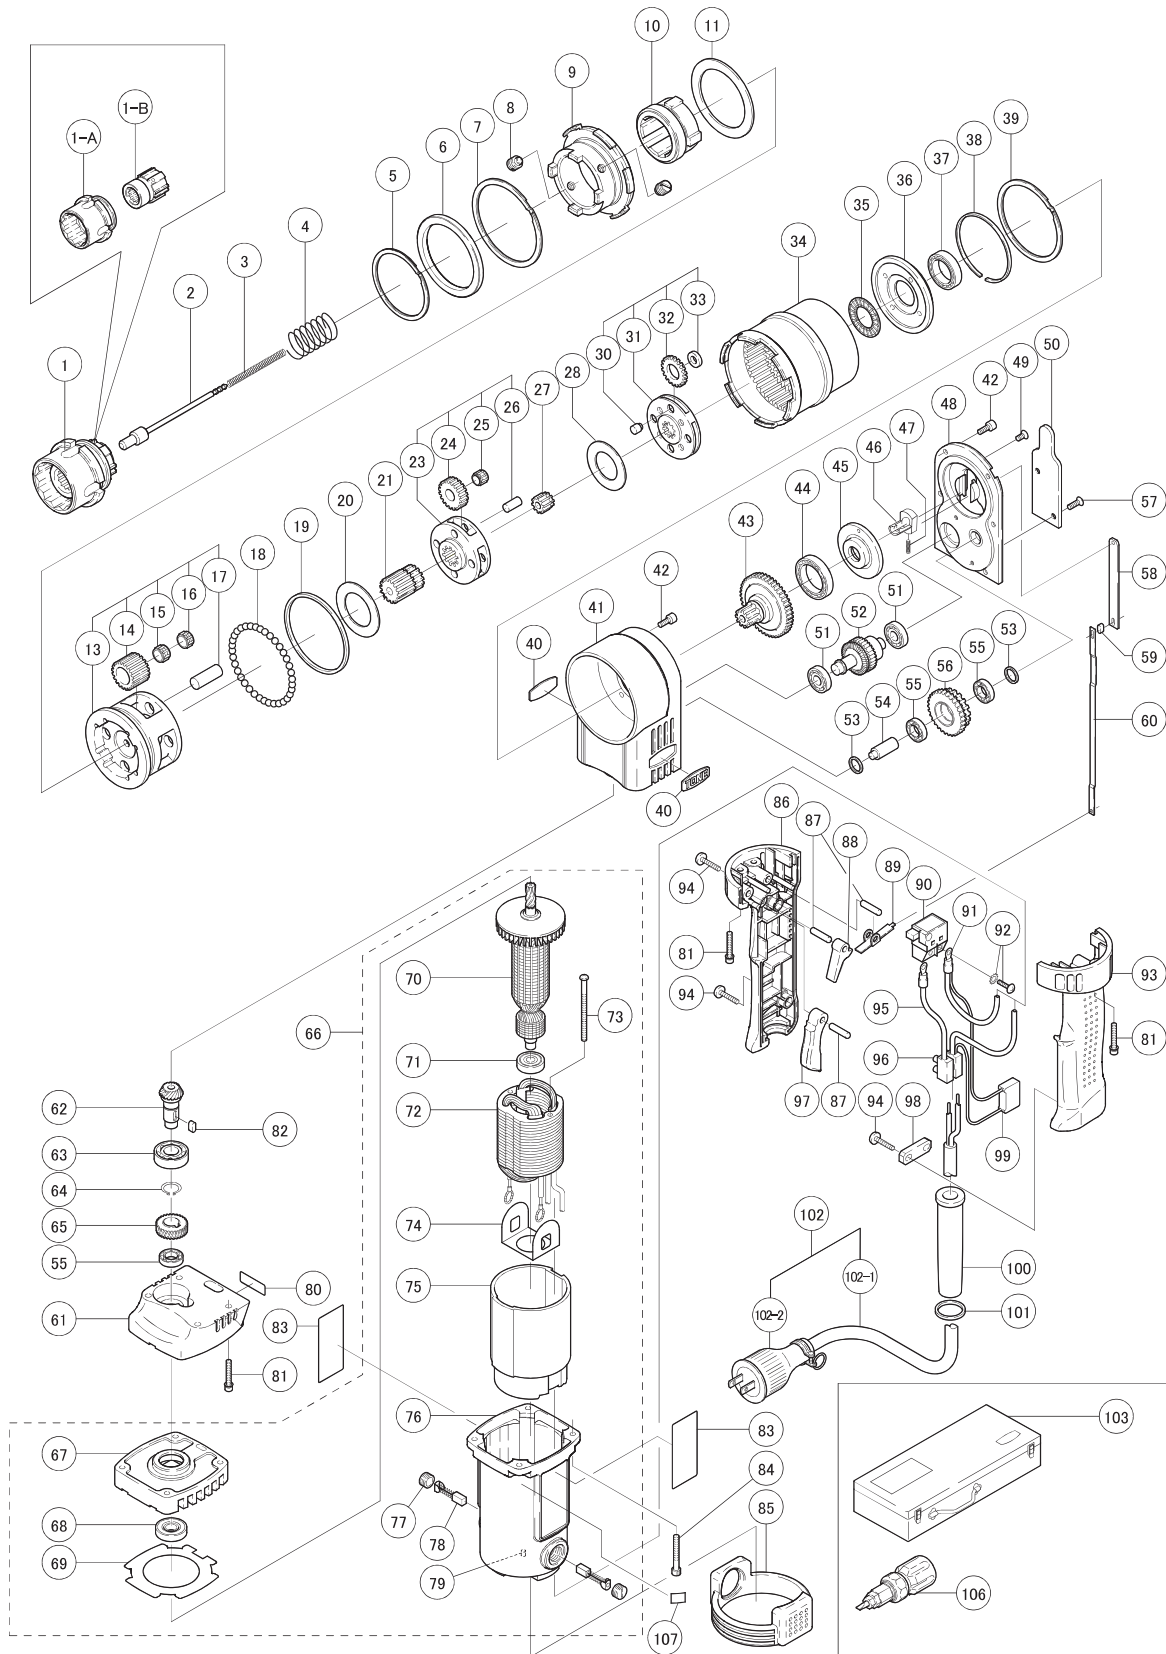

STONE GMC-221EZ

No. 1402

GWY

ABSOLUTE ACCURACY

w: www.gwyinc.com
p: 888.838.6500
e: info@gwyinc.com

Recognized for quality, dependability, technical expertise.

TONE GMC-221EZ

No. 1402

Part #	Description	Q'ty
1-A	OUTER SOCKET	1
1-B	INNER SOCKET	1
2	EJECTOR PIN	1
3	EJECTOR SPRING	1
4	INNER SOCKET SPRING	1
5	SPIROLOX	1
6	SPIRO STOPPER	1
7	SPIROLOX	1
8	SET SCREW	2
9	OUTER SOCKET HOLDER	1
10	INNER SOCKET HOLDER ASS'Y	1
11	BUSH	1
13	3RD CAGE	1
14	3RD IDLE GEAR	4
15	NEEDLE CAGE	4
16	NEEDLE CAGE	4
17	3RD GEAR PIN	4
18	STEEL BALL	41
19	BUSH	1
20	THRUST WASHER	1
21	5TH PINION GEAR	1
23	2ND CAGE	1
24	2ND IDLE GEAR	4
25	NEEDLE CAGE	4
26	2ND GEAR PIN	4
27	4TH PINION GEAR	1
28	THRUST WASHER	1
30	1ST GEAR PIN	4
31	1ST CAGE	1
32	1ST IDLE GEAR	4
33	BUSH	4
34	INTERNAL GEAR	1
35	BEARING	1
36	FRICTION DISK	1
37	BEARING	1
38	SPIRO WASHER	1
39	SPIROLOX	1
40	LOGO PLATE	2
41	HOUSING	1
42	HSH BOLT M4X10	10
43	3RD PINION GEAR	1
44	BEARING	1
45	LATCH GUIDE	1
46	LATCH	1
47	LATCH SPRING	1
48	HOUSING COVER	1
49	CRFH SCREW M4X6	1
50	LATCH COVER	1
51	BEARING	2
52	2ND PINION GEAR	1
53	BUSH	2
54	GEAR PIN	1
55	BEARING	3
56	1ST PINION GEAR	1
57	CRFH SCREW M4X10	2

Part #	Description	Q'ty
58	LATCH BAR	1
59	KEY	1
60	LATCH EXTENSION BAR	1
61	BRACKET	1
62	PINION BEVEL GEAR	1
63	BEARING	1
64	RETAINING RING C-TYPE	1
65	HELICAL GEAR	1
66A	MOTOR ASS'Y 115V	1
66B	MOTOR ASS'Y 220V	1
67	BEARING BRACKET ASS'Y	1
68	BEARING	1
69	FAN GUIDE	1
70A	ARMATURE 115V	1
70B	ARMATURE 220V	1
71	BEARING	1
72A	STATOR 115V	1
72B	STATOR 220V	1
73	CRPH TAPPING SCREW M4X60	1
74	INSULATING WASHER	1
75	INSULATING SLEEVE	1
76	STATOR SPIDER ASS'Y	1
77	BRUSH CAP	2
78	CARBON BRUSH	2
79	RUBBER PLUG	1
80	SERIAL NUMBER PLATE	1
81	HSH BOLT M4X25 W/ WASHER	8
82	KEY	1
83A	RATING PLATE 115V - FRONT	1
83B	RATING PLATE 115V - BACK	1
83C	RATING PLATE 220V CE - FRONT	1
83D	RATING PLATE 220V CE - BACK	1
84	HSH BOLT M4X32	4
85	CUSHION RUBBER	1
86	GRIP	1
87	PIN	3
88	EJECTOR LEVER	1
89	EJECTOR CAM	1
90	TRIGGER SWITCH	1
91	INSULATED TERMINAL	2
92	CRPH SCREW M3.5X6 W/ WASHER	2
93	GRIP COVER	1
94	CRPH TAP TIGHT 4X18	4
95	LEAD WIRE BROWN	1
96	EUROPEAN TERMINAL	1
97	SWITCH LEVER	1
98	CORD CLAMP	1
99	CONDENSER	1
100	CORD ARMOUR	1
101	BUSH	1
102A	CORD ASS'Y 115V	1
102B	CORD ASS'Y 220V	1
102-1	CABLE	1
102-2	PLUG	1
103	METAL CASE	1

Parts not listed are not available separately