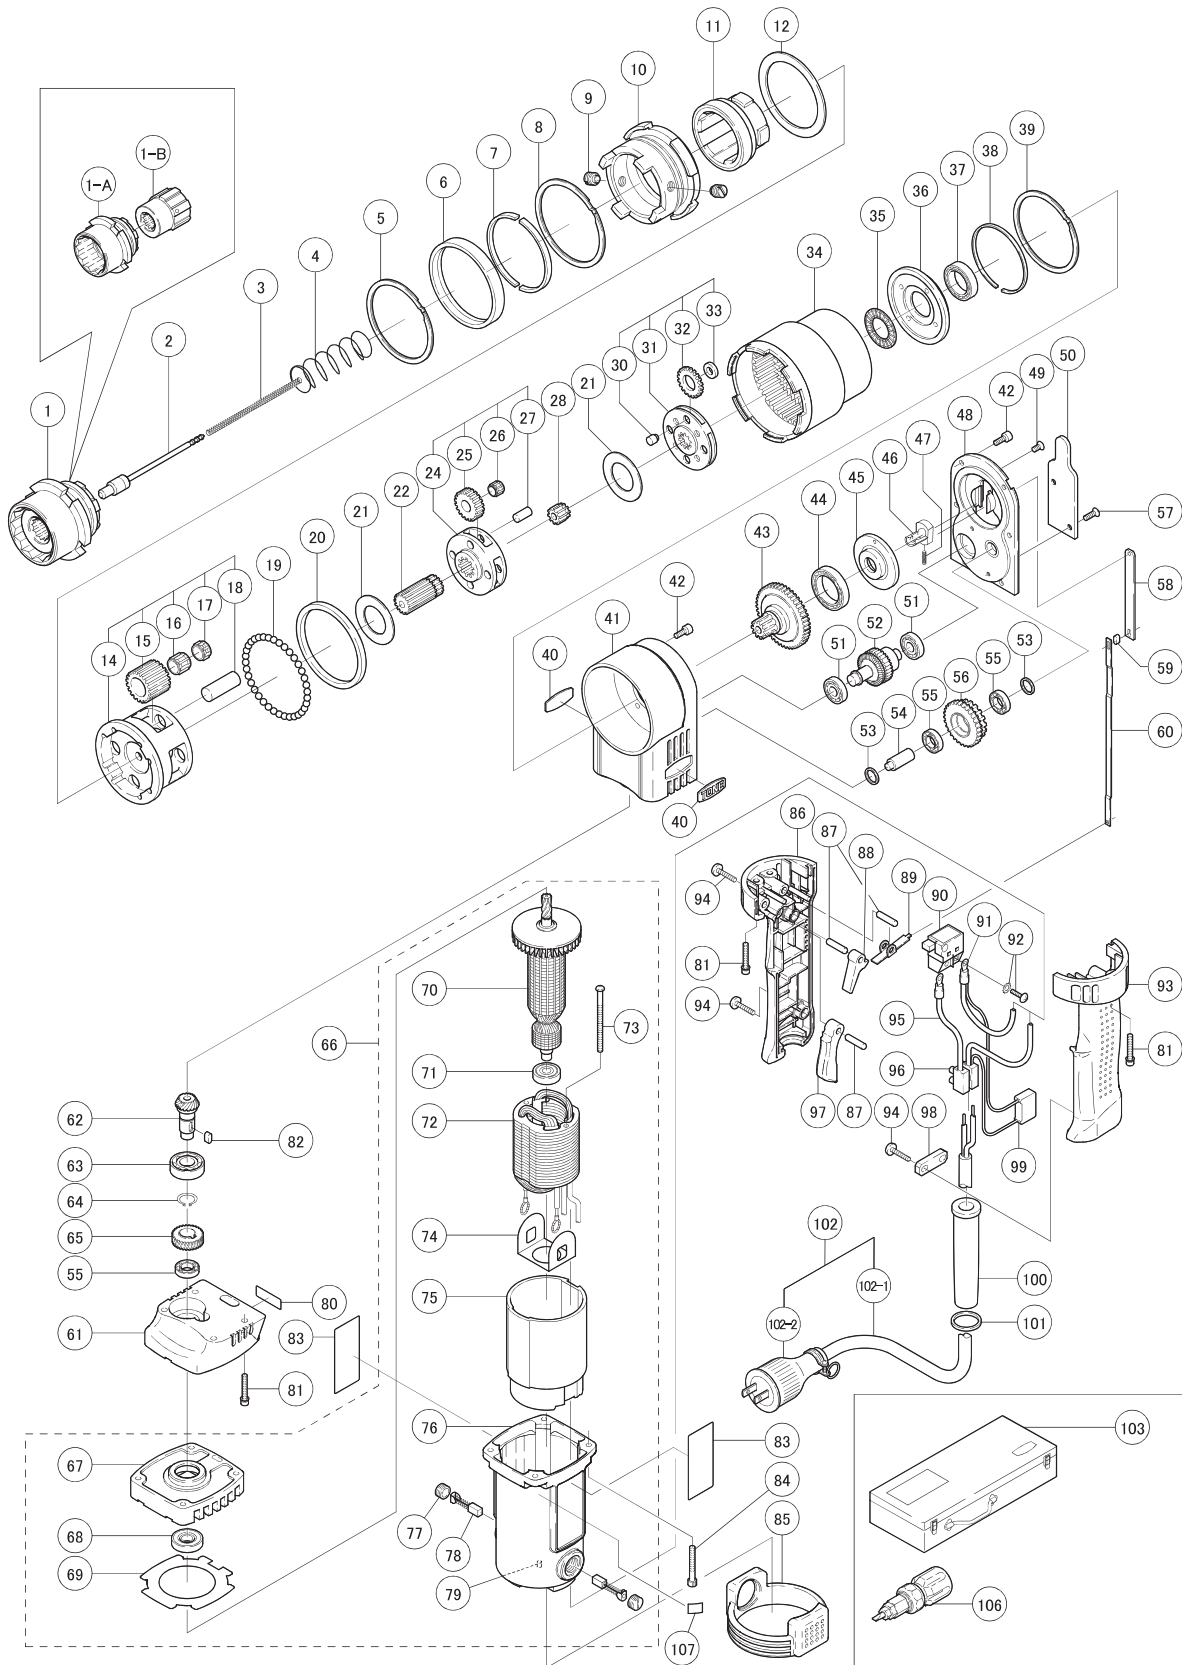

STONE GHG-241EZ

No. 1402

GWY

ABSOLUTE ACCURACY

w: www.gwyinc.com
p: 888.838.6500
e: info@gwyinc.com

Recognized for quality, dependability, technical expertise.

TONE GHC-241EZ

No. 1402

Part #	Description	Q'ty
1-A	OUTER SOCKET	1
1-B	INNER SOCKET	1
2	EJECTOR PIN	1
3	EJECTOR SPRING	1
4	INNER SOCKET SPRING	1
5	SPIROLOX	1
6	SPIRO STOPPER	1
7	SUB SPIRO STOPPER	1
8	SPIROLOX	1
9	SET SCREW	2
10	OUTER SOCKET HOLDER	1
11	INNER SOCKET HOLDER ASS'Y	1
12	BUSH	1
14	3RD CAGE	1
15	3RD IDLE GEAR	1
16	NEEDLE CAGE	4
17	NEEDLE CAGE	4
18	3RD GEAR PIN	4
19	STEEL BALL	39
20	BUSH	1
21	THRUST WASHER	2
22	5TH PINION GEAR	1
24	2ND CAGE	1
25	2ND IDLE GEAR	4
26	NEEDLE CAGE	4
27	2ND GEAR PIN	4
28	4TH PINION GEAR	1
30	1ST GEAR PIN	4
31	1ST CAGE	1
32	1ST IDLE GEAR	4
33	BUSH	4
34	INTERNAL GEAR	1
35	BEARING	1
36	FRICTION DISK	1
37	BEARING	1
38	SPIRO WASHER	1
39	SPIROLOX	1
40	LOGO PLATE	2
41	HOUSING	1
42	HSH BOLT M4X10	10
43	3RD PINION GEAR	1
44	BEARING	1
45	LATCH GUIDE	1
46	LATCH	1
47	LATCH SPRING	1
48	HOUSING COVER	1
49	CRFH SCREW M4X6	1
50	LATCH COVER	1
51	BEARING	2
52	2ND PINION GEAR	1
53	BUSH	2
54	GEAR PIN	1
55	BEARING	3
56	1ST PINION GEAR	1
57	CRFH SCREW M4X10	2

Part #	Description	Q'ty
58	LATCH BAR	1
59	KEY	1
60	LATCH EXTENSION BAR	1
61	BRACKET	1
62	PINION BEVEL GEAR	1
63	BEARING	1
64	RETAINING RING C-TYPE	1
65	HELICAL GEAR	1
66A	MOTOR ASS'Y 115V	1
66B	MOTOR ASS'Y 220V	1
67	BEARING BRACKET ASS'Y	1
68	BEARING	1
69	FAN GUIDE	1
70A	ARMATURE 115V	1
70B	ARMATURE 220V	1
71	BEARING	1
72A	STATOR 115V	1
72B	STATOR 220V	1
73	CRPH TAPPING SCREW M4X60	1
74	INSULATING WASHER	1
75	INSULATING SLEEVE	1
76	STATOR SPIDER ASS'Y	1
77	BRUSH CAP	2
78	CARBON BRUSH	2
79	RUBBER PLUG	1
80	SERIAL NUMBER PLATE	1
81	HSH BOLT M4X25 W/WASHER	8
82	KEY	1
83A	RATING PLATE 115V - FRONT	1
83B	RATING PLATE 115V - BACK	1
83C	RATING PLATE 220V CE - FRONT	1
83D	RATING PLATE 220V CE - BACK	1
84	HSH BOLT M4X32	4
85	CUSHION RUBBER	1
86	GRIP	1
87	PIN	3
88	EJECTOR LEVER	1
89	EJECTOR CAM	1
90	TRIGGER SWITCH	1
91	INSULATED TERMINAL	2
92	CRPH SCREW M3.5X6 W/WASHER	2
93	GRIP COVER	1
94	CRPH TAP TIGHT 4X18	4
95	LEAD WIRE BROWN	1
96	EUROPEAN TERMINAL	1
97	SWITCH LEVER	1
98	CORD CLAMP	1
99	CONDENSER	1
100	CORD ARMOUR	1
101	BUSH	1
102A	CORD ASS'Y 115V	1
102B	CORD ASS'Y 220V	1
102-1	CABLE	1
102-2	PLUG	1
103	METAL CASE	1

Parts not listed are not available separately