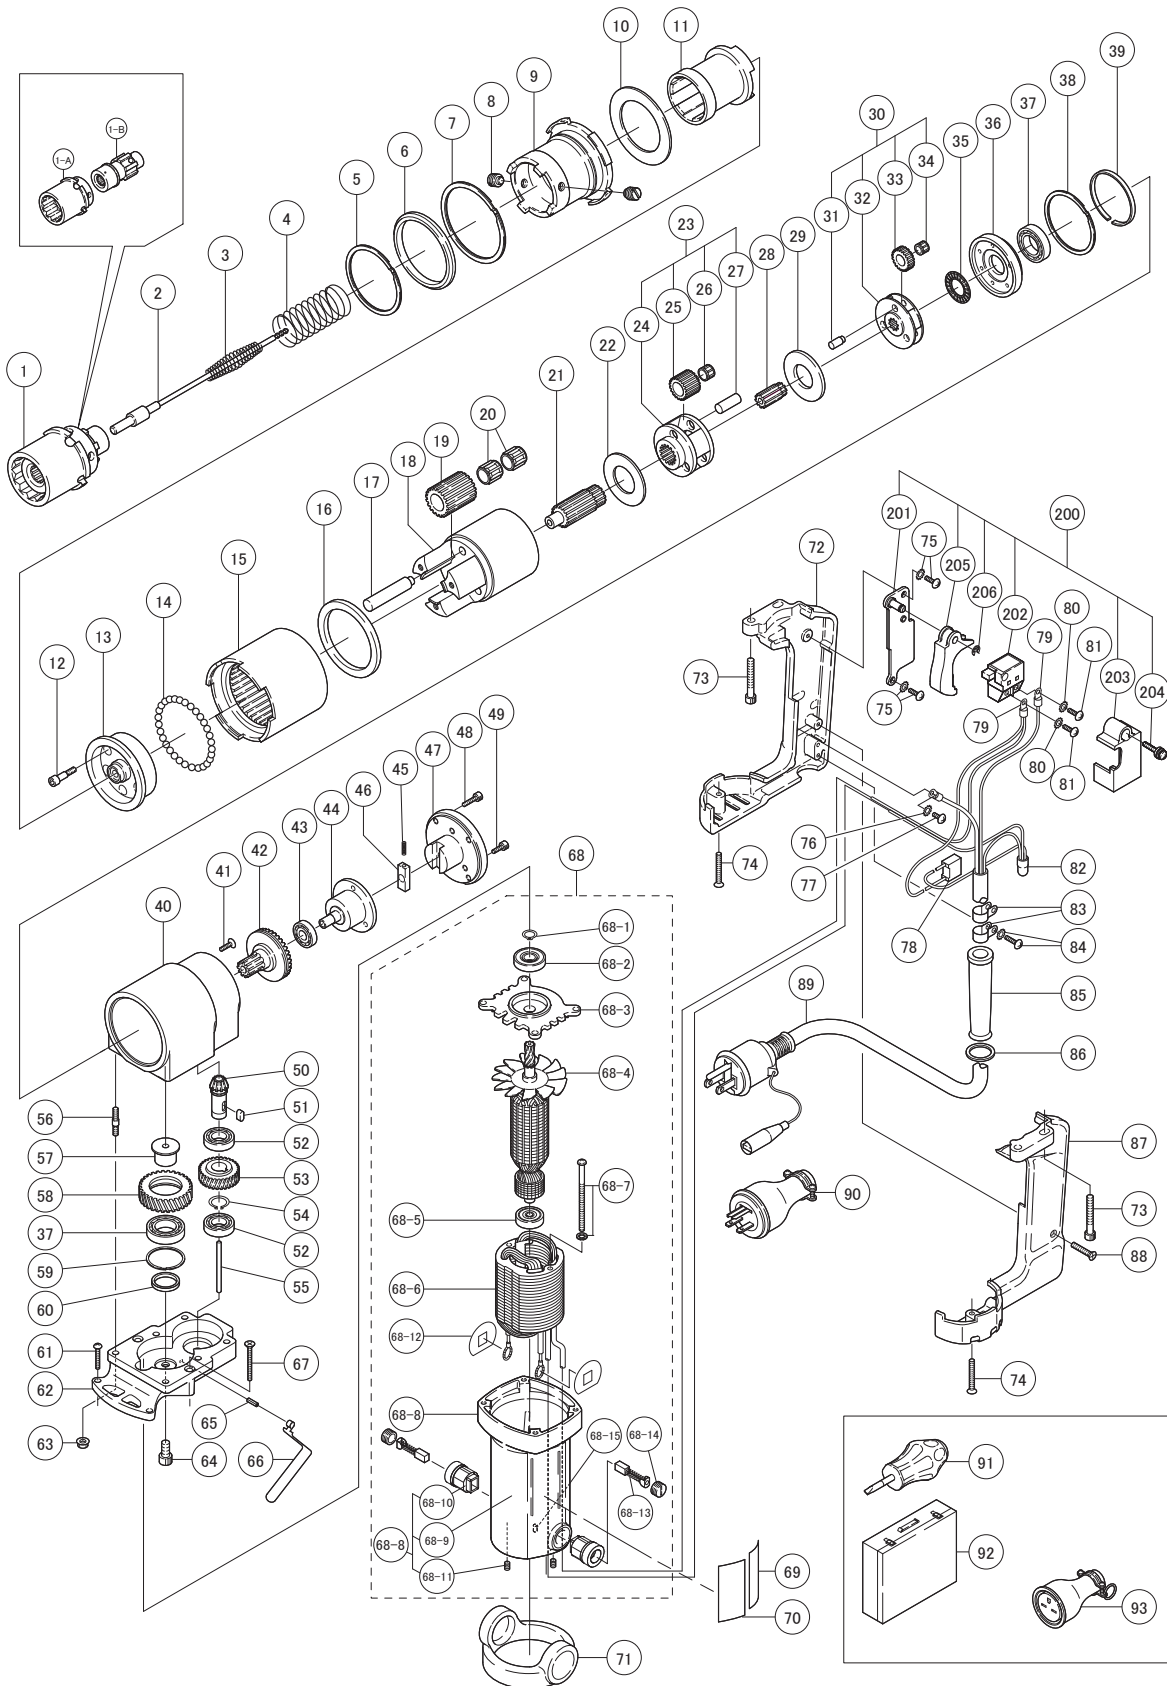

STONE S-61EZ

No. 1301

GWY

ABSOLUTE ACCURACY

TONE S-61EZ

No. 1301

Part #	Description	Q'ty
1-A	OUTER SOCKET	1
1-B	INNER SOCKET	1
2	EJECTOR PIN	1
3	EJECTOR SPRING	1
4	INNER SOCKET SPRING	1
5	SPIROLOX	1
6	SPIRO STOPPER	1
7	SPIROLOX	1
8	SET SCREW	2
9	OUTER SOCKET HOLDER	1
10	BUSH	1
11	INNER SOCKET HOLDER ASS'Y	1
12	HSH REAMER BOLT	3
13	3 RD SPIDER ASS'Y	1
14	STEEL BALL	34
15	INTERNAL GEAR	1
16	BUSH	1
17	3 RD GEAR PIN	3
18	GEAR CASE	1
19	3 RD IDLE GEAR	3
20	NEEDLE CAGE	6
21	3 RD PINION GEAR	1
22	BUSH	1
23	2 ND IDLE GEAR ASS'Y	1
24	2 ND CAGE	1
25	2 ND IDLE GEAR	3
26	NEEDLE CAGE	6
27	2 ND GEAR PIN	3
28	2 ND PINION GEAR	1
29	BUSH	1
30	1 ST IDLE GEAR ASS'Y	1
31	1 ST GEAR PIN	3
32	1 ST CAGE	1
33	1 ST IDLE GEAR	3
34	NEEDLE CAGE	3
35	BEARING	1
36	FRICITION DISK	1
37	BEARING	2
38	SPIROLOX	1
39	SPIRO WASHER	1
40	HOUSING	1
41	CRFH SCREW M4X14	6
42	1 ST PINION GEAR	1
43	BEARING	1
44	EJECTOR BRACKET	1
45	LATCH SPRING	1
46	LATCH	1
47	HOUSING COVER	1
48	HSH BOLT M4X14	4
49	HSH BOLT M4X10	3
50	PINION BEVEL GEAR	1
51	KEY	1
52	BEARING	2
53	MOTOR GEAR	1
54	RETAINING RING C-TYPE	1