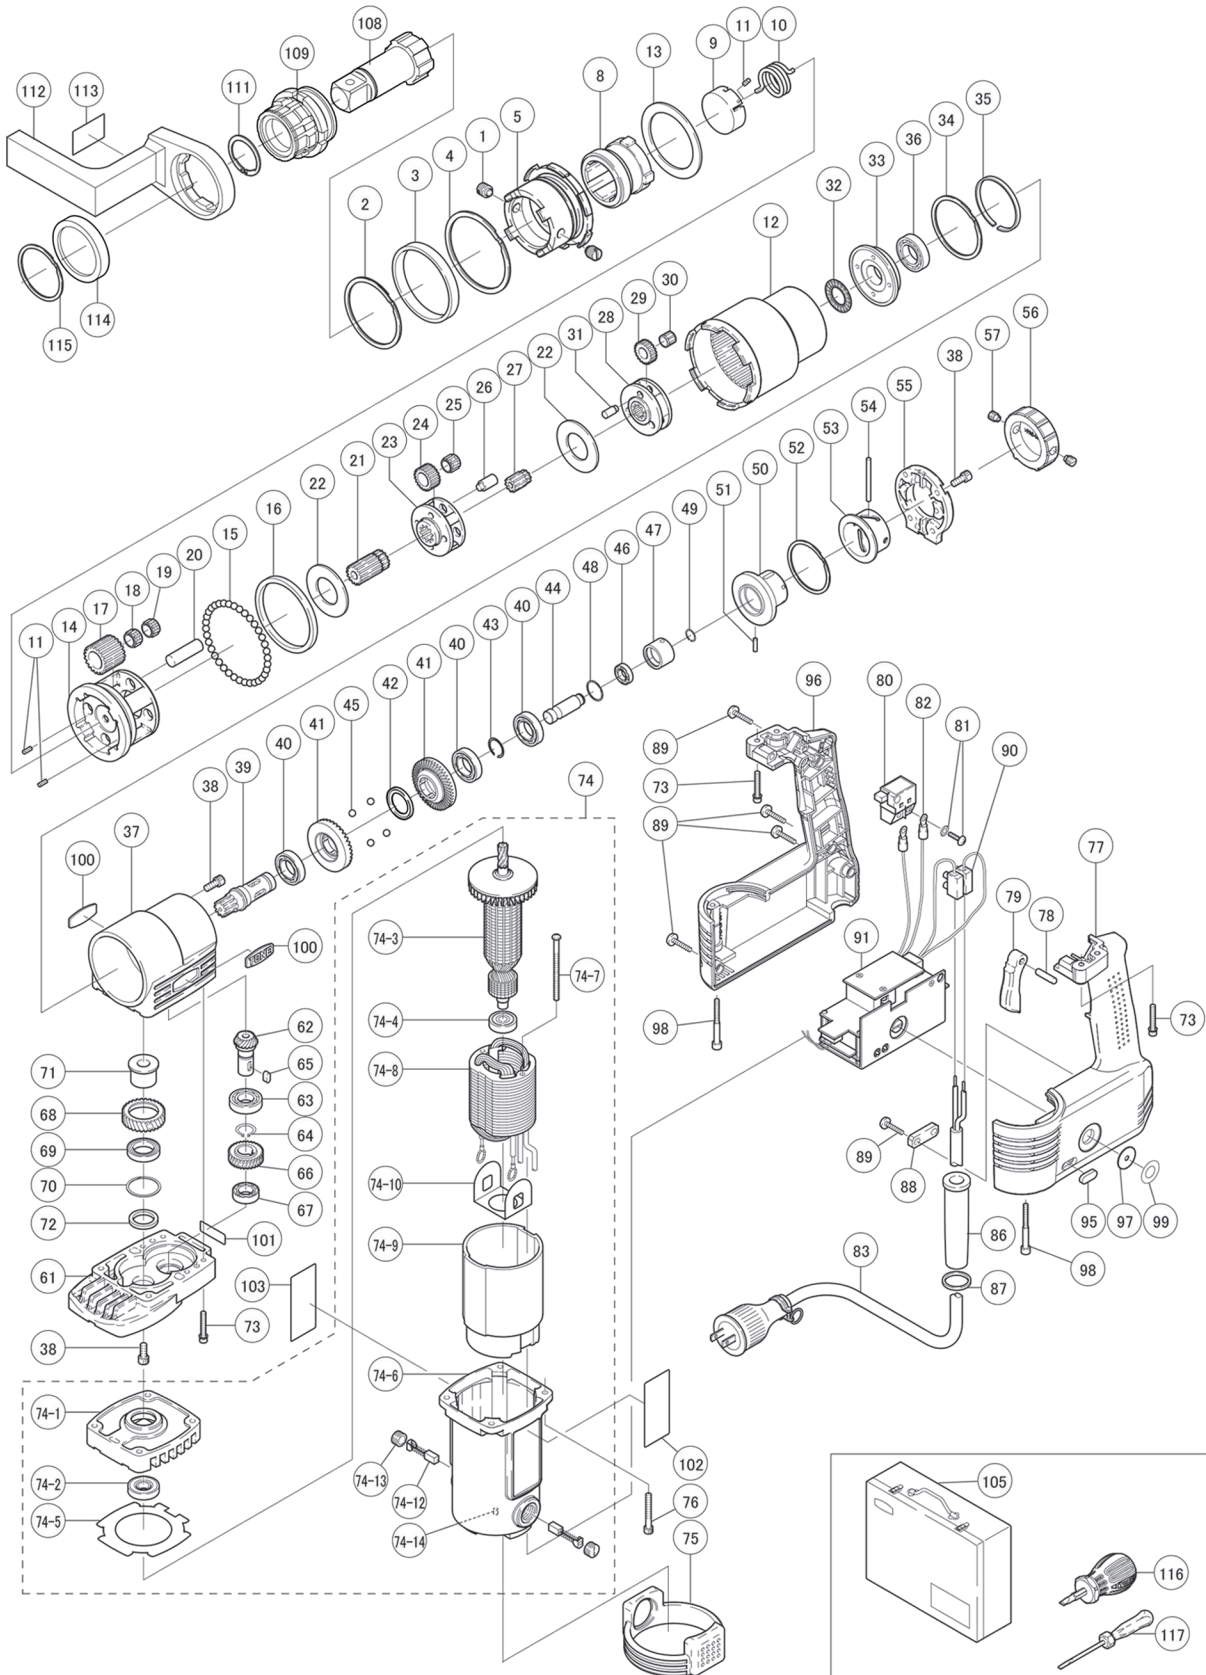

STONE GNR-81E

No. 1811

GWY

ABSOLUTE ACCURACY

w: www.gwyinc.com
p: 888.838.6500
e: info@gwyinc.com

Recognized for quality, dependability, technical expertise.

STONE GNR-81E

No. 1811

Part #	Description	Q'ty
1	SET SCREW	2
2	SPIROLOX	1
3	SPIRO STOPPER	1
4	SPIROLOX	1
5	OUTER SOCKET HOLDER	1
8	INNER SOCKET HOLDER	1
9	GUIDE BUSH	1
10	TORSION COIL SPRING	1
11	SPRING PIN	3
12	INTERNAL GEAR	1
13	BUSH	1
14	CAGE	1
15	STEEL BALL	39
16	BUSH	1
17	IDLE GEAR	4
18	NEEDLE CAGE	4
19	NEEDLE CAGE	4
20	GEAR PIN	4
21	PINION GEAR	1
22	BUSH	2
23	CAGE	1
24	IDLE GEAR	4
25	NEEDLE CAGE	4
26	GEAR PIN	4
27	PINION GEAR	1
28	CAGE	1
29	IDLE GEAR	3
30	NEEDLE CAGE	3
31	GEAR PIN	3
32	THRUST NEEDLE	1
33	FRICTION DISC	1
34	SPIROLOX	1
35	SPIRO STOPPER	1
36	BEARING	1
37	HOUSING	1
38	HSH BOLT	9
39	PINION GEAR	1
40	BEARING	3
41	BEVEL GEAR	2
42	STEPPED BUSH	1
43	CIRCLIP	1
44	CHANGE SPOOL	1
45	STEEL BALL	39
46	BEARING	1
47	SPOOL HOLDER	1
48	RETAINING RING	1
49	RETAINING RING S-TYPE	1
50	SPOOL GUIDE	1
51	NEEDLE ROLLER	1
52	SPIROLOX	1
53	CHANGE DRUM	1
54	NEEDLE ROLLER	1
55	HOUSING COVER	1
56	CHANGE GRIP	1
57	CLICK PLUNGER ASS'Y	2
61	BRACKET	1
62	PINION BEVEL GEAR	1
63	BEARING	1
64	RETAINING RING C-TYPE	1

Part #	Description	Q'ty
65	PARALLEL KEY	1
66	HELICAL GEAR	1
67	BEARING	1
68	HELICAL GEAR	1
69	BEARING	1
70	SPIROLOX	1
71	STEPPED BUSH BUSH	1
72	BUSH	1
73	HSH BOLT W/H WASHER	8
74	MOTOR	1
74-1	BEARING BRACKET	1
74-2	BEARING	1
74-3	ARMATURE	1
74-4	BEARING	1
74-5	FAN GUIDE	1
74-6	STATOR SPIDER ASS'Y	1
74-7	TAPPING SCREW	2
74-8	STATOR	1
74-9	INSULATED SLEEVE	1
74-10	INSULATED WASHER	1
74-12	CARBON BRUSH	2
74-13	BRUSH CAP	2
74-14	RUBBER PLUG	1
75	CUSHION RUBBER	1
76	HSH BOLT	4
77	GRIP	1
78	PARALLEL PIN	1
79	SWITCH LEVER	1
80	TRIGGER SWITCH	1
81	CRPH SCREW	2
81	SPRING WASHER	2
82	INSULATED TERMINAL	2
83	CORD ASS'Y	1
86	CORD ARMOUR	1
87	BUSH	1
88	CLUMP	1
89	TAPPING SCREW	6
90	EUROPEAN TERMINAL	1
91	CONTROL BASE ASSY	1
95	COVER	1
96	GRIP COVER	1
97	DIAL COVER	1
98	HSH BOLT	2
99	GRADUATION	1
100	PLATE	2
101	SERIAL NUMBER PLATE	1
102	RATING PLATE	1
103	WARNING LABEL	1
105	METAL CASE	1
108	SQUARE DRIVE	1
109	OUTER HOLDER	1
111	RING	1
112	REACTION BAR	1
113	WARNING LABEL	1
114	BUSH	1
115	SPIROLOX	1
116	SCREW DRIVER	1
117	SCREW DRIVER	1

Parts not listed are not available separately