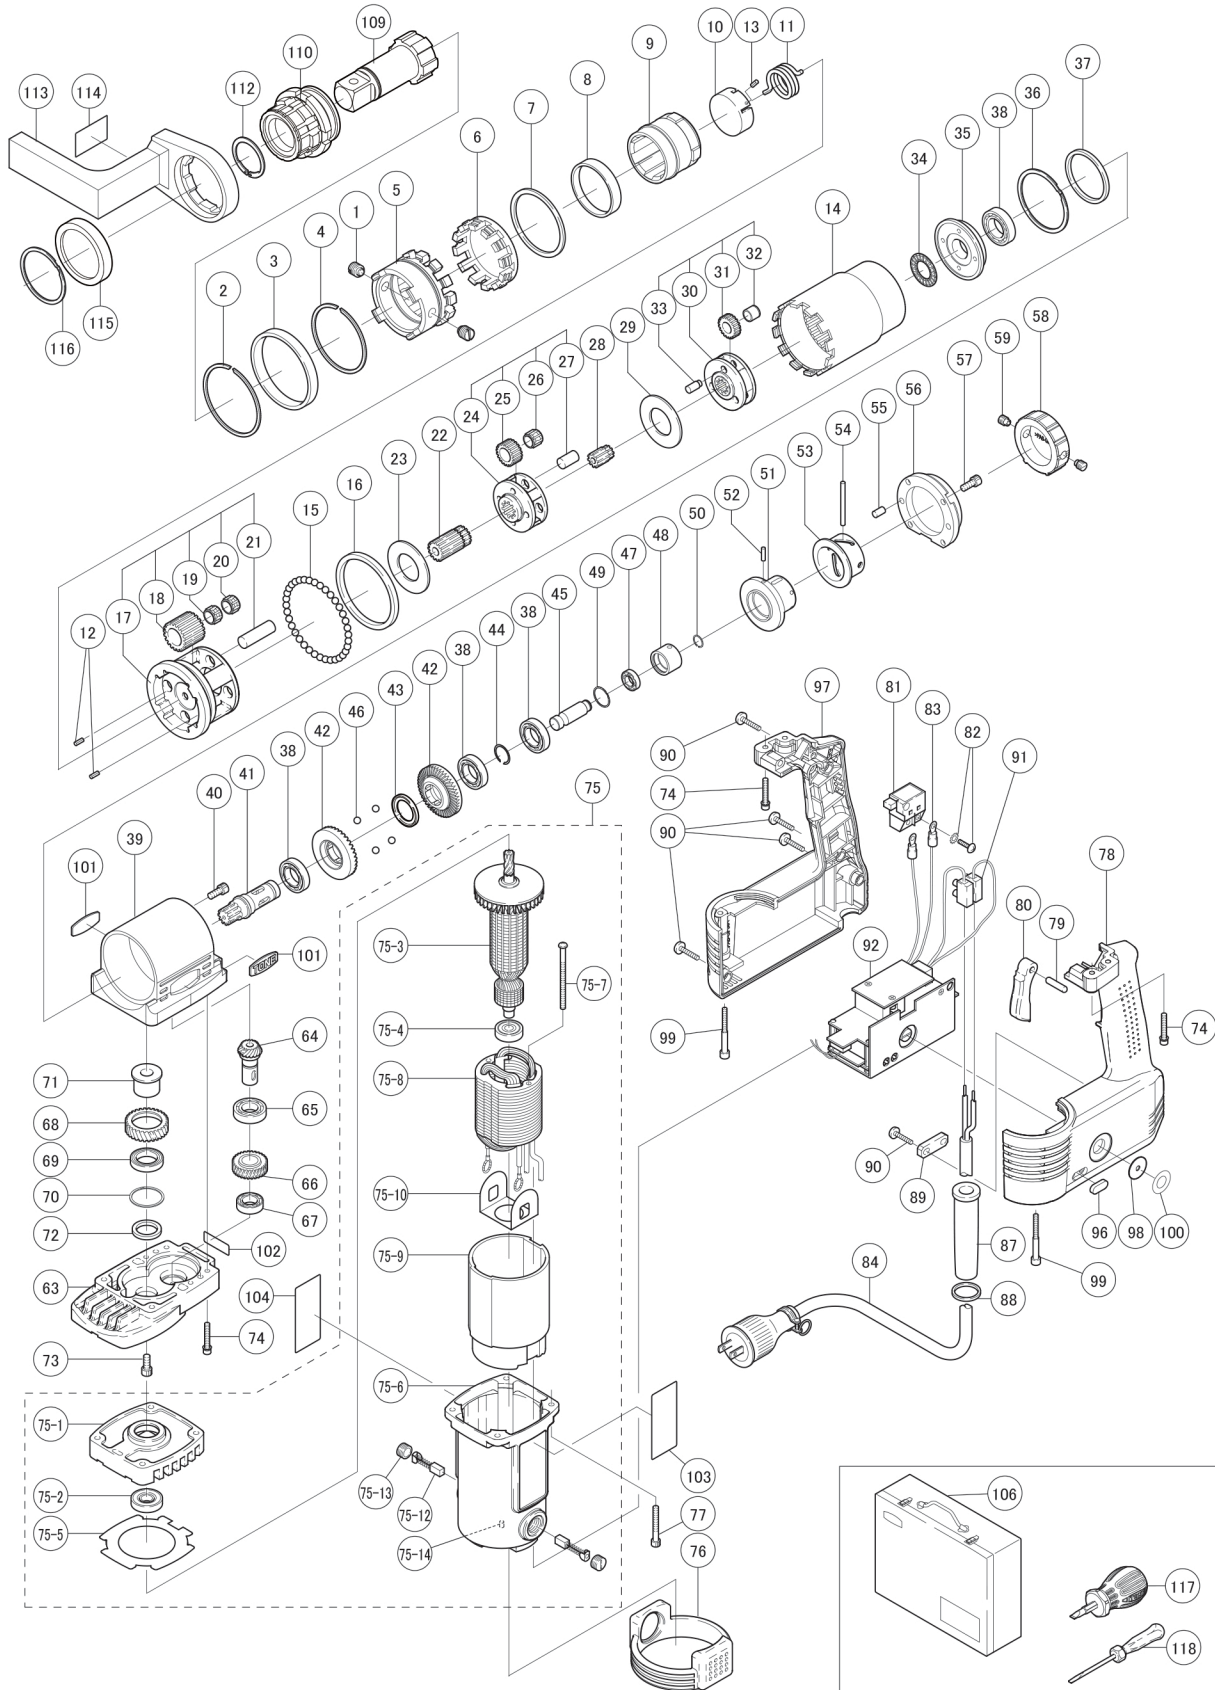

STONE GNR-31E

No. 1811

GWY

ABSOLUTE ACCURACY

w: www.gwyinc.com
p: 888.838.6500
e: info@gwyinc.com

Recognized for quality, dependability, technical expertise.

STONE GNR-31E

No. 1811

Part #	Description	Q'ty
1	SET SCREW	2
2	CIRCLIP	1
3	SPIRO STOPPER	1
4	CIRCLIP	1
5	OUTER SOCKET HOLDER	1
6	BAYONET LOCK	1
7	BUSH	1
8	BUSH	1
9	INNER SOCKET HOLDER	1
10	GUIDE BUSH	1
11	SPRING	1
12	SPRING PIN	2
13	SPRING PIN	1
14	INTERNAL GEAR	1
15	STEEL BALL 4MM	38
16	BUSH	1
17	CAGE	1
18	IDLE GEAR	4
19	NEEDLE CAGE	4
20	NEEDLE CAGE	4
21	GEAR PIN	4
22	PINION GEAR	1
23	THRUST WASHER	1
24	CAGE	1
25	IDLE GEAR	4
26	NEEDLE CAGE	4
27	GEAR PIN	4
28	PINION GEAR	1
29	THRUST WASHER	1
30	CAGE	1
31	IDLE GEAR	3
32	BUSH	3
33	GEAR PIN	3
34	THRUST NEEDLE	1
35	FRICTION DISK	1
36	SPIROLOX	1
37	BUSH	1
38	BEARING 6802	4
39	HOUSING	1
40	HSH BOLT M4 X 8	6
41	PINION GEAR	1
42	BEVEL GEAR	2
43	STEPPED BUSH	1
44	CIRCLIP	1
45	CHANGE SPOOL	1
46	STEEL BALL 5MM	4
47	BEARING 689	1
48	SPOOL HOLDER	1
49	RETAINING RING C-TYPE	1
50	RETAINING RING S-TYPE	1
51	SPOOL GUIDE	1
52	NEEDLE ROLLER	1
53	CHANGE DRUM	1
54	NEEDLE ROLLER	1
55	GEAR PIN	2
56	HOUSING COVER	1
57	HSH BOLT M4 X 22	4
58	CHANGE GRIP	1
59	CLICK PLUNGER ASSEMBLY	2
63	BRACKET	1

Part #	Description	Q'ty
64	PINION BEVEL GEAR	1
65	BEARING	1
66	HELICAL GEAR	1
67	BEARING	1
68	HELICAL GEAR	1
69	BEARING	1
70	SPIROLOX	1
71	STEPPED BUSH	1
72	BUSH	1
73	HSH BOLT M4 X 12	1
74	HSH BOLT W/ H WASHER M4 X 25	8
75	MOTOR 115V	1
75-1	BEARING BRACKET	1
75-2	BEARING 6000 DDU	1
75-3	ARMATURE	1
75-4	BEARING 608 DDU	1
75-5	FAN GUIDE	1
75-6	STATOR SPIDER ASSEMBLY	1
75-7	CRPH TAPPING SCREW M4 X 60	2
75-8	STATOR	1
75-9	INSULATED SLEEVE	1
75-10	INSULATED WASHER	1
75-12	CARBON BRUSH	2
75-13	BRUSH CAP	2
75-14	RUBBER PLUG	1
76	CUSHION RUBBER	1
77	HSH BOLT M4 X 32	4
78	GRIP	1
79	PARALLEL PIN	1
80	SWITCH LEVER	1
81	TRIGGER SWITCH	1
82	CRPH SCREW M3.5 X 6	2
83	INSULATED TERMINAL	2
84	CORD ASSEMBLY	1
87	CORD ARMOR	1
88	BUSH	1
89	CLAMP	1
90	TAPPING SCREW M4 X 8	6
91	EUROPEAN TERMINAL	1
92	GNR31E-UC CONTROL BASE	1
96	LED COVER	1
97	GROP COVER	1
98	DIAL COVER	1
99	HSH BOLT M4 X 50	2
100	GRADUATION LB.FT.	1
101	LOGO PLATE	2
102	SERIAL NUMBER PLATE	1
103	NAME PLATE FOR GNR31E-UC	1
104	WARNING LABEL	1
106	METAL CASE	1
109	SQUARE DRIVE	1
110	OUTER HOLDER	1
112	RING	1
113	WARNING LABEL	1
114	WARNING LABEL	1
115	BUSH	1
116	SPIROLOX	1
117	SCREW DRIVER	1
118	SCREW DRIVER	1

Parts not listed are not available separately