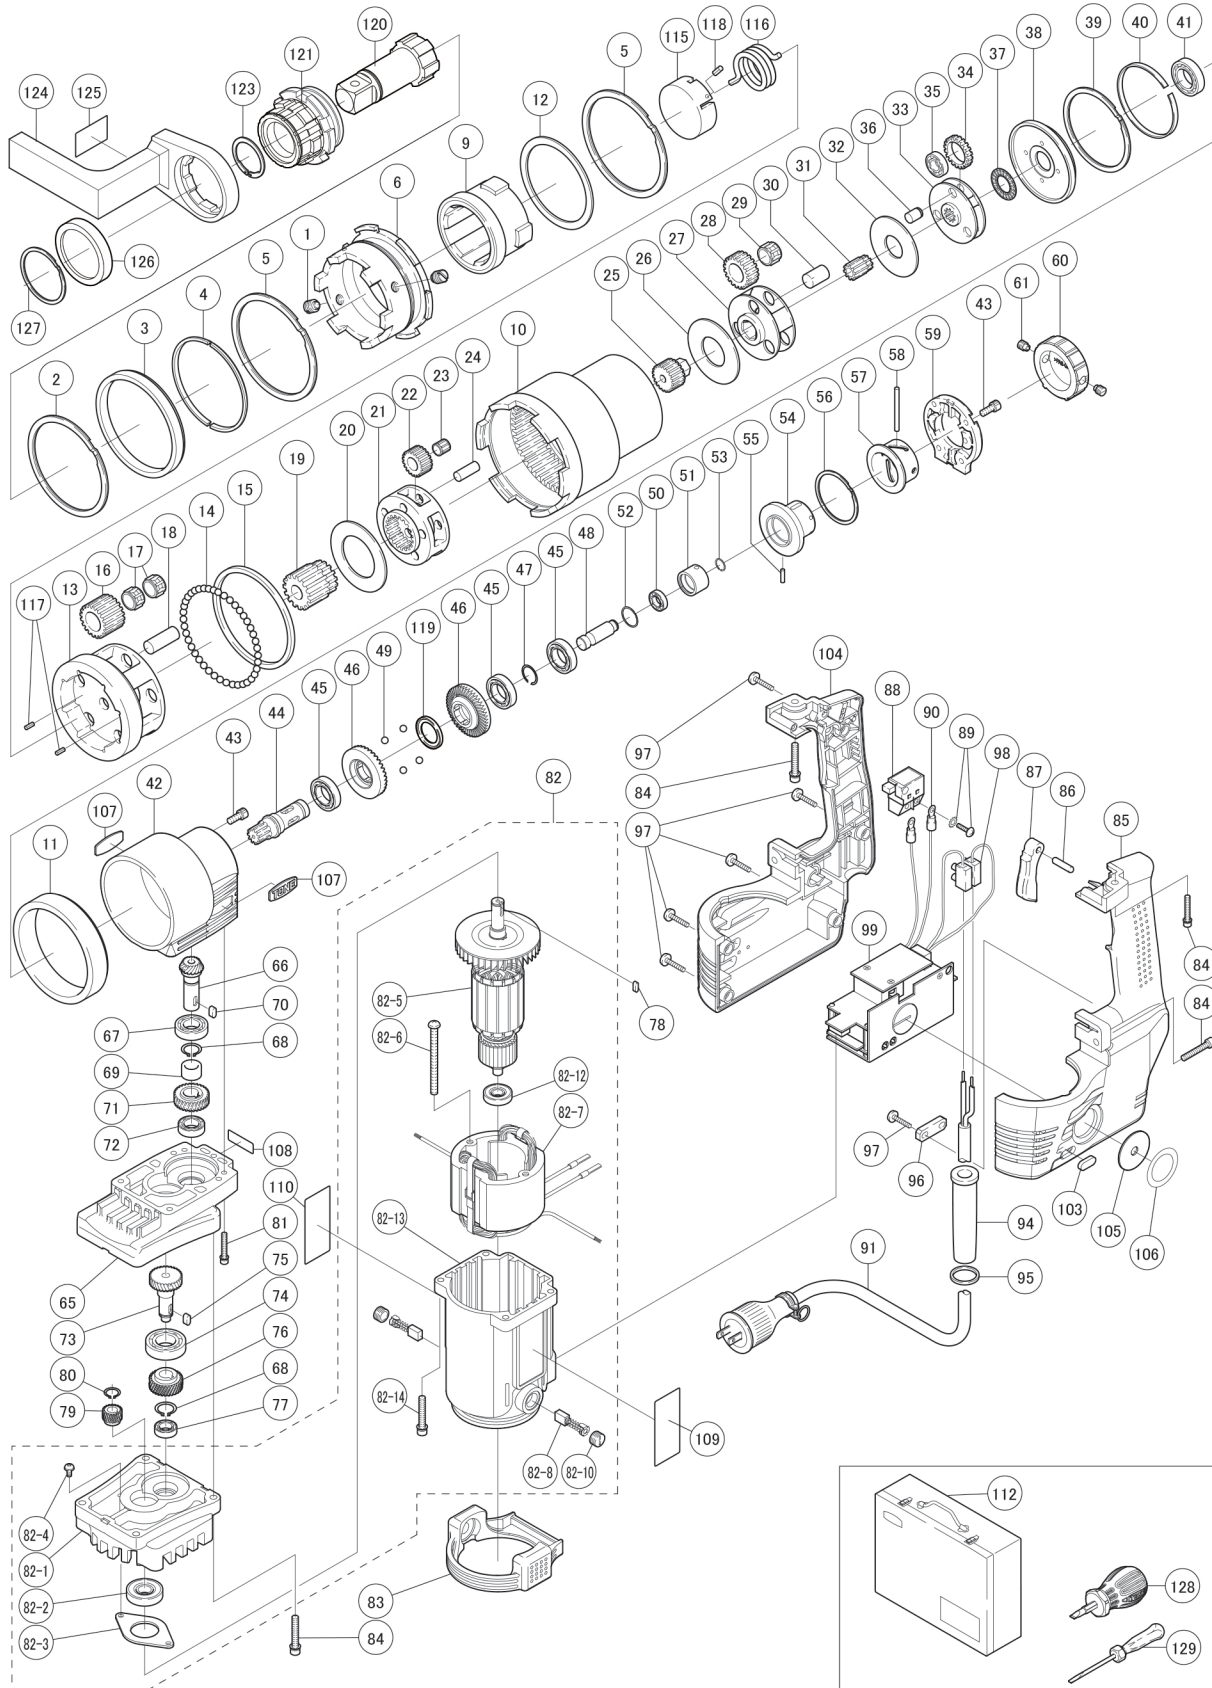

STONE GNR-211E

No. 1811

GWY

ABSOLUTE ACCURACY

w: www.gwyinc.com
p: 888.838.6500
e: info@gwyinc.com

Recognized for quality, dependability, technical expertise.

STONE GNR-211E

No. 1811

Part #	Description	Q'ty
1	SET SCREW	2
2	SPIROLOX	1
3	SPIRO STOPPER	1
4	SUB SPIRO STOPPER	1
5	SPIROLOX	2
6	OUTER SOCKET HOLDER	1
9	INNER SOCKET HOLDER	1
10	INTERNAL GEAR	1
11	BUSH	1
12	BUSH	1
13	CAGE	1
14	STEEL BALL	46
15	BUSH	1
16	IDLE GEAR	5
17	NEEDLE CAGE	10
18	GEAR PIN	5
19	PINION GEAR	1
20	BUSH	1
21	CAGE	1
22	IDLE GEAR	5
23	NEEDLE CAGE	5
24	GEAR PIN	5
25	PINION GEAR	1
26	BUSH	1
27	CAGE	1
28	IDLE GEAR	3
29	NEEDLE CAGE	3
30	GEAR PIN	3
31	PINION GEAR	1
32	BUSH	1
33	CAGE	1
34	IDLE GEAR	3
35	BEARING	3
36	GEAR PIN	3
37	THRUST NEEDLE	1
38	FRICTION DISK	1
39	SPIROLOX	1
40	SPIRO WASHER	1
41	BEARING	1
42	HOUSING	1
43	HSH BOLT	8
44	PINION GEAR	1
45	BEARING	3
46	BEVEL GEAR	2
47	CIRCLIP	1
48	CHANGE SPOOL	1
49	STEEL BALL	4
50	BEARING	1
51	SPOOL HOLDER	1
52	RETAINING RING	1
53	RETAINING RING S-TYPE	1
54	SPOOL GUIDE	1
55	NEEDLE ROLLER	1
56	SPIROLOX	1
57	CHANGE DRUM	1
58	NEEDLE ROLLER	1
59	HOUSING COVER	1
60	CHANGE GRIP	1
61	CLICK PLUNGER ASS'Y	2
65	BRACKET	1
66	PINION BEVEL GEAR	1
67	BEARING	1
68	RETAINING RING C-TYPE	2
69	BUSH	1
70	PARALLEL KEY	1

Part #	Description	Q'ty
71	HELICAL GEAR	1
72	BEARING	1
73	HELICAL GEAR	1
74	BEARING	1
75	PARALLEL KEY	1
76	HELICAL GEAR	1
77	BEARING	1
78	PARALLEL KEY	1
79	HELICAL GEAR	1
80	RETAINING RING C-TYPE	1
81	HSH BOLT W/H WASHER	4
82	MOTOR 120V	1
82	MOTOR 230V	1
82-1	BEARING BRACKET	1
82-2	BEARING	1
82-3	CLUMP	1
82-4	CRPH SCREW W/H WASHER	2
82-5	ROTOR 120V	1
82-5	ROTOR 230V	1
82-6	TAPPING SCREW	2
82-7	STATOR	1
82-7	STATOR	1
82-8	CARBON BRUSH	2
82-10	BRUSH CAP	2
82-12	BEARING	1
82-13	STATOR SPIDER ASS'Y	1
82-14	HSH BOLT W/H WASHER	4
83	CUSHION RUBBER	1
84	HSH BOLT W/H WASHER	8
85	GRIP	1
86	PARALLEL PIN	1
87	SWITCH LEVER	1
88	TRIGGER SWITCH	1
89	CRPH SCREW	2
89	SPRING WASHER	2
90	INSULATED TERMINAL	2
91	CORD ASS'Y	1
95	BUSH	1
96	CLUMP	1
97	TAPPING SCREW	7
98	EUROPEAN TERMINAL	1
99	CONTROL BASE ASS'Y	1
103	COVER	1
105	DIAL COVER	1
106	GRADUATION	1
107	PLATE	2
108	SERIAL NUMBER PLATE	1
109	NAME PLATE FOR GNR211E-UC	1
110	WARNING LABEL	1
112	METAL CASE	1
115	GUIDE BUSH	1
116	TORSION COIL SPRING	1
117	SPRING PIN	2
118	SPRING PIN	1
119	STEPPED BUSH	1
120	SQUARE DRIVE	1
121	OUTER HOLDER	1
123	RING	1
124	REACTION BAR	1
125	WARNING LABEL	1
126	BUSH	1
127	SPIROLOX	1
128	SCREW DRIVER	1
129	SCREW DRIVER	1

Parts not listed are not available separately

w: www.gwyinc.com
p: 888.838.6500
e: info@gwyinc.com

Recognized for quality, dependability, technical expertise.