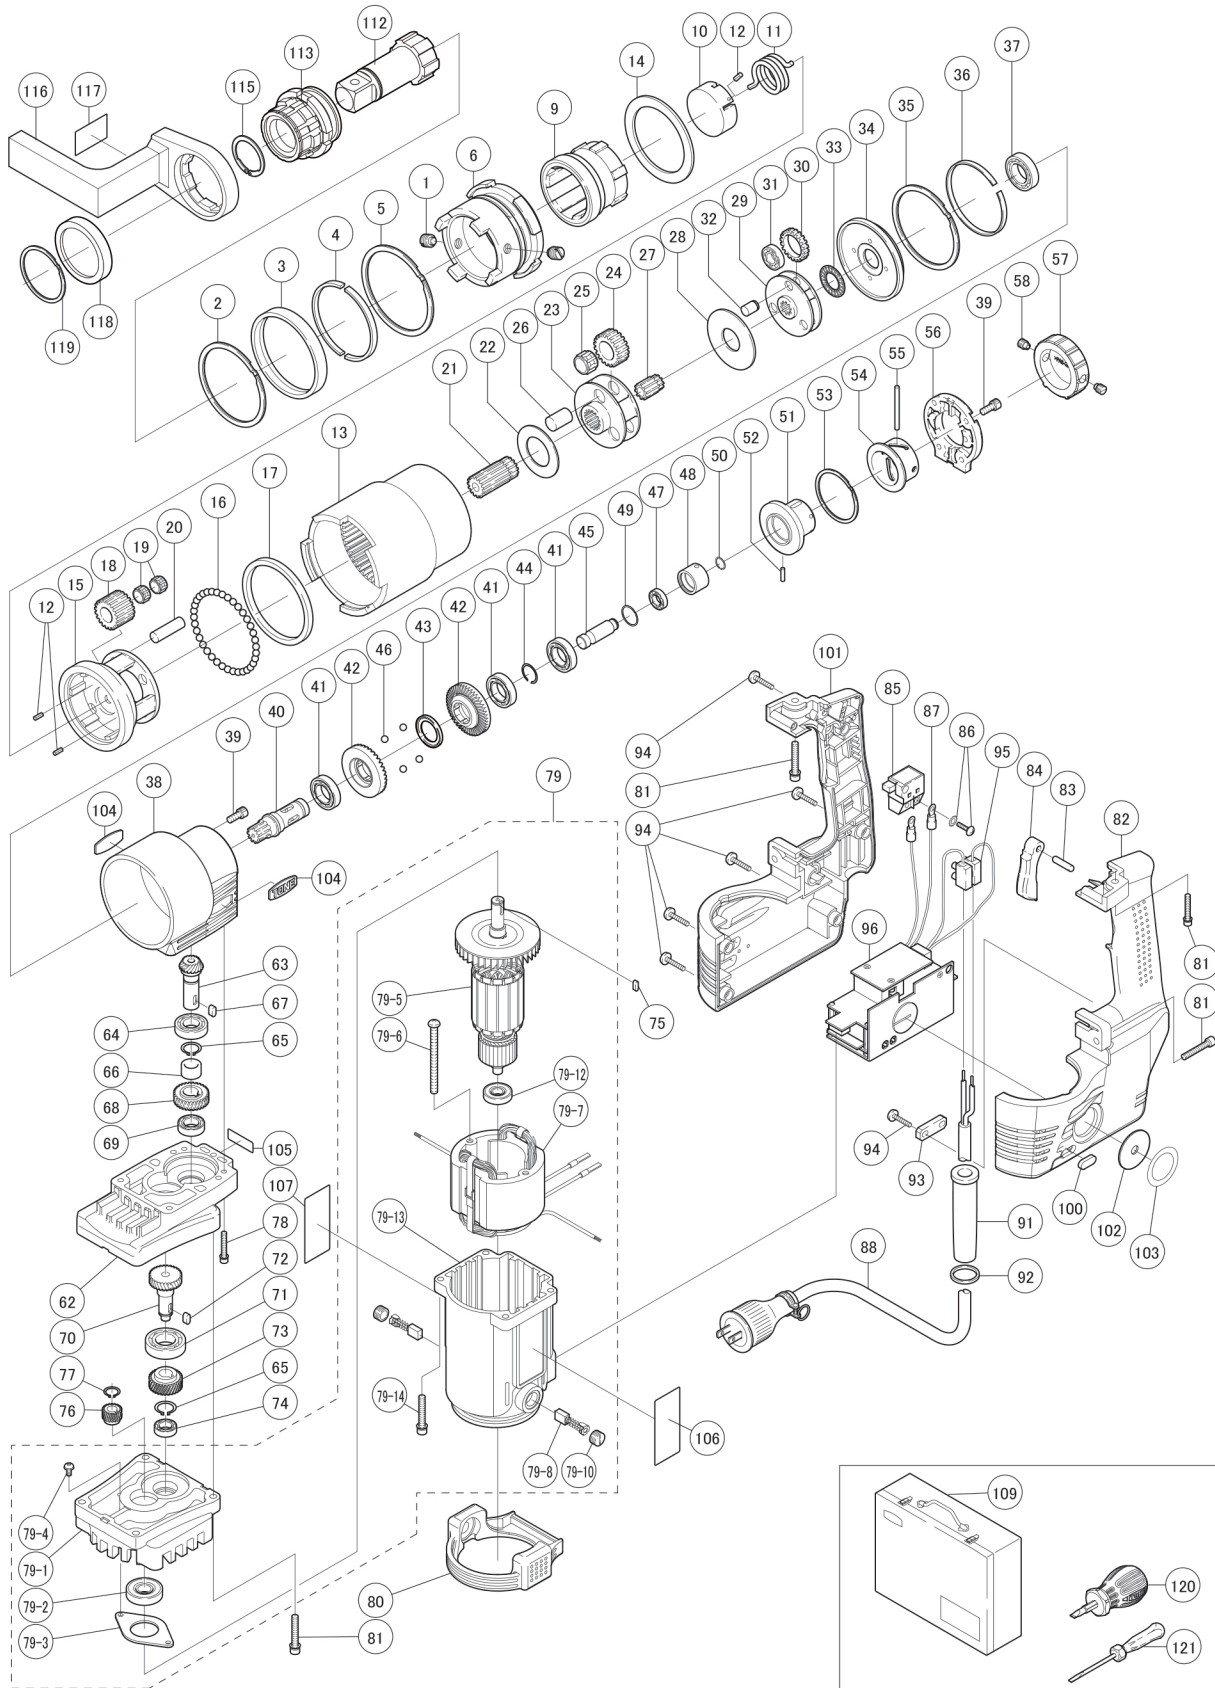

STONE GNR-121E

No. 1811

GWY

ABSOLUTE ACCURACY

w: www.gwyinc.com
p: 888.838.6500
e: info@gwyinc.com

Recognized for quality, dependability, technical expertise.

STONE GNR-121E

No. 1811

Part #	Description	Q'ty
1	SET SCREW	2
2	SPIROLOX	1
3	SPIRO STOPPER	1
4	SUB SPIRO STOPPER	1
5	SPIROLOX	1
6	OUTER SOCKET HOLDER	1
9	INNER SOCKET HOLDER	1
10	GUIDE BUSH	1
11	TORSION COIL SPRING	1
12	SPRING PIN	3
13	INTERNAL GEAR	1
14	BUSH	1
15	CAGE	1
16	STEEL BALL 6MM	35
17	BUSH	1
18	IDLE GEAR	4
19	NEEDLE CAGE	8
20	GEAR PIN	4
21	PINION GEAR	1
22	BUSH	1
23	CAGE	1
24	IDLE GEAR	3
25	NEEDLE CAGE	3
26	GEAR PIN	3
27	PINION GEAR	1
28	BUSH	1
29	CAGE	1
30	IDLE GEAR	3
31	BEARING	3
32	GEAR PIN	3
33	THRUST NEEDLE	1
34	FRICTION DISK	1
35	SPIROLOX	1
36	SPIRO WASHER	1
37	BEARING	1
38	HOUSING	1
39	HSH BOLT	8
40	PINION GEAR	1
41	BEARING	3
42	BEVEL GEAR	2
43	STEPPED BUSH	1
44	CIRCLIP	1
45	CHANGE SPOOL	1
46	STEEL BALL 5MM	4
47	BEARING	1
48	SPOOL HOLDER	1
49	RETAINING RING	1
50	RETAINING RING S-TYPE	1
51	SPOOL GUIDE	1
52	NEEDLE ROLLER	1
53	SPIROLOX	1
54	CHANGE DRUM	1
55	NEEDLE ROLLER	1
56	HOUSING COVER	1
57	CHANGE GRIP	1
58	CLICK PLUNGER ASS'Y	2
62	BRACKET	1
63	PINION BEVEL GEAR	1
64	BEARING	1
65	RETAINING RING C-TYPE	2
66	BUSH	1

Part #	Description	Q'ty
67	PARALLEL KEY	1
68	HELICAL GEAR	1
69	BEARING	1
70	HELICAL GEAR	1
71	BEARING	1
72	PARALLEL KEY	1
73	HELICAL GEAR	1
74	BEARING	1
75	PARALLEL KEY	1
76	HELICAL GEAR	1
77	RETAINING RING C-TYPE	1
78	HSH BOLT W/H WASHER	4
79	MOTOR 120V	1
79	MOTOR 230V	1
79-1	BEARING BRACKET	1
79-2	BEARING	1
79-3	CLUMP	1
79-4	CRPH SCREW W/H WASHER	2
79-5	ROTOR	1
79-6	TAPPING SCREW	2
79-7	STATOR	1
79-8	CARBON BRUSH	2
79-10	BRUSH CAP	2
79-12	BEARING	1
79-13	STATOR SPIDER ASS'Y	1
79-14	HSH BOLT W/H WASHER	4
80	CUSHION RUBBER	1
81	HSH BOLT W/H WASHER	8
82	GRIP	1
83	PARALLEL PIN	1
84	SWITCH LEVER	1
85	TRIGGER SWITCH	1
86	CRPH SCREW	2
86	SPRING WASHER	2
87	INSULATED TERMINAL	2
88	CORD ASS'Y	1
91	CORD ARMOUR	1
92	BUSH	1
93	CLUMP	1
94	TAPPING SCREW	7
95	EUROPEAN TERMINAL	1
96	CONTROL BASE ASS'Y	1
100	COVER	1
101	GRIP COVER	1
102	DIAL COVER	1
103	GRADUATION	1
104	PLATE	2
105	SERIAL NUMBER PLATE	1
106	NAME PLATE FOR GNR121E-UC	1
107	WARNING LABEL	1
109	METAL CASE	1
112	SQUARE DRIVE	1
113	OUTER HOLDER	1
115	RING	1
116	REACTION BAR	1
117	WARNING LABEL	1
118	BUSH	1
119	SPIROLOX	1
120	SCREW DRIVER	1
121	SCREW DRIVER	1

Parts not listed are not available separately

w: www.gwyinc.com
p: 888.838.6500
e: info@gwyinc.com

Recognized for quality, dependability, technical expertise.