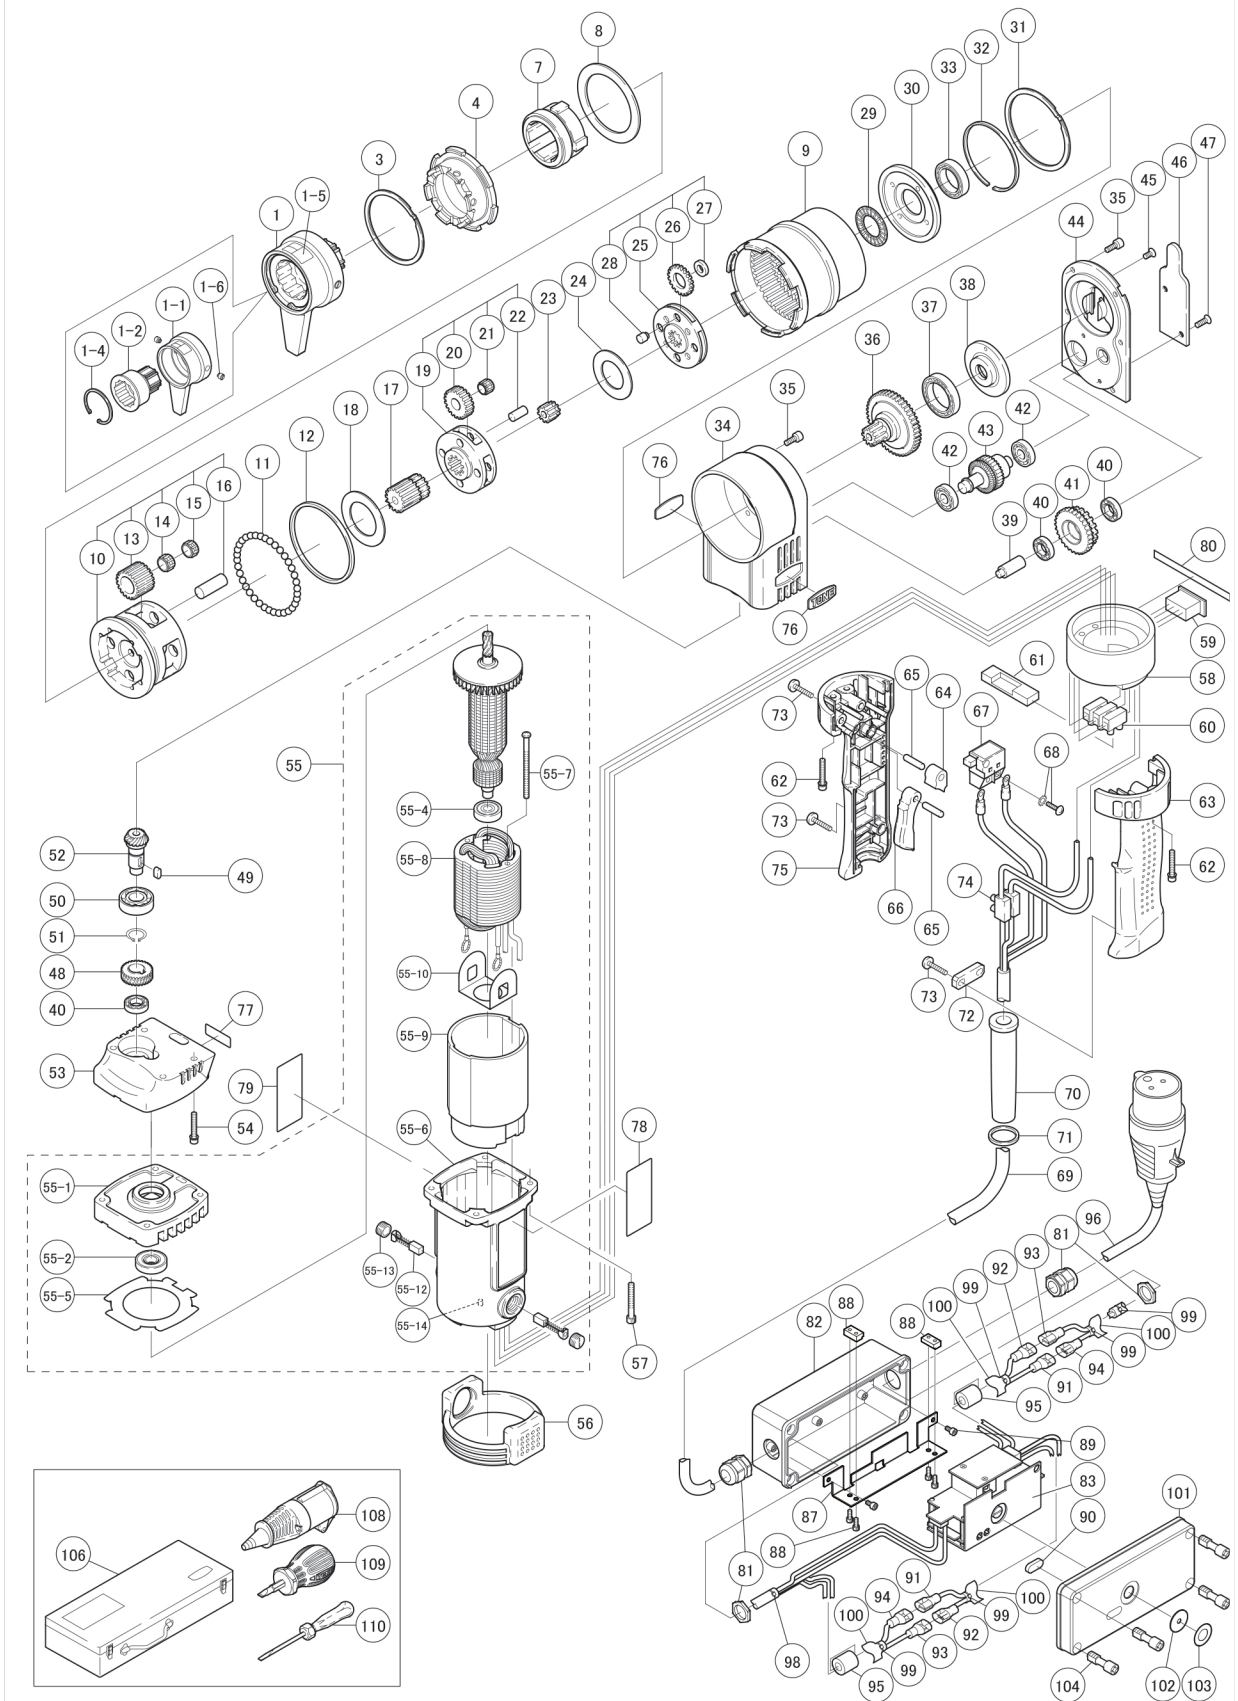

STONE GNBC-81E

No. 1612

GWY

ABSOLUTE ACCURACY

w: www.gwyinc.com

p: 888.838.6500

e: info@gwyinc.com

Recognized for quality, dependability, technical expertise.

STONE GNBC-81E

No. 1612

Part #	Description	Q'ty
1	BAR SOCKET	1
1-5	WARNING LABEL	1
1-6	SCREW	2
3	SPIROLOX	1
4	OUTER SOCKET HOLDER	1
7	INNER SOCKET HOLDER	1
8	BUSH	1
9	INTERNAL GEAR	1
10	CAGE	1
11	STEEL BALL	41
12	BUSH	1
13	IDLE GEAR	4
14	NEEDLE CAGE	4
15	NEEDLE CAGE	4
16	GEAR PIN	4
17	PINION GEAR	1
18	THRUST WASHER	1
19	CAGE	1
20	IDLE GEAR	4
21	NEEDLE CAGE	4
22	GEAR PIN	4
23	PINION GEAR	1
24	THRUST WASHER	1
25	CAGE	1
26	IDLE GEAR	4
27	BUSH	4
28	GEAR PIN	4
29	THRUST NEEDLE	1
30	FRICTION DISK	1
31	SPIROLOX	1
32	SPIRO WASHER	1
33	BEARING	1
34	HOUSING	1
35	HSH BOLT	10
36	PINION GEAR	1
37	BEARING	1
38	LATCH GUIDE	1
39	GEAR PIN	1
40	BEARING	3
41	PINION GEAR	1
42	BEARING	2
43	PINION GEAR	1
44	HOUSING COVER	1
45	CRFH SCREW	1
46	LATCH COVER	1
47	CRFH SCREW	2
48	HELICAL GEAR	1
49	PARALLEL KEY	1
50	BEARING	1
51	RETAINING RING C-TYPE	1
52	PINION BEVEL GEAR	1
53	BRACKET	1
54	HSH BOLT W/H WASHER	4
55	MOTOR 120V	1
55	MOTOR 230V	1
55-1	BEARING BRACKET	1
55-2	BEARING	1
55-3	ARMATURE	1
55-3	ARMATURE	1
55-4	BEARING	1
55-5	FAN GUIDE	1
55-6	STATOR SPIDER ASS'Y	1

Part #	Description	Q'ty
55-7	TAPPING SCREW	2
55-8	STATOR 120V	1
55-8	STATOR 120V	1
55-9	INSULATED SLEEVE	1
55-10	INSULATED WASHER	1
55-12	CARBON BRUSH	2
55-13	BRUSH CAP	2
55-14	RUBBER PLUG	1
56	CUSHION RUBBER	1
57	HSH BOLT	4
58	GRIP SPACER	1
59	CHANGE SWITCH ASS'Y	1
60	EUROPEAN TERMINAL	1
61	PLATE	1
62	HSH BOLT	4
63	FRICTION DISK	1
64	COVER	1
65	PARALLEL PIN	2
66	SWITCH LEVER	1
67	TRIGGER SWITCH	1
68	CRPH SCREW	2
68	SPRING WASHER	2
69	CABLE ASSY	1
70	CORD ARMOUR	1
71	BUSH	1
72	CLUMP	1
73	TAPPING SCREW	4
74	EUROPEAN TERMINAL	1
75	GRIP COVER	1
76	PLATE	2
77	SERIAL NUMBER PLATE	1
78	NAME PLATE FOR GNBC81E-CE	1
78	NAME PLATE FOR GNBC82E-CE	1
79	WARNING LABEL	1
80	STICKER	1
81	CABLE GLAND	2
82	CASE	1
83	CONTROL BASE ASSY	1
83	CONTROL BASE ASSY	1
87	BASE	1
88	PLATE	2
89	HSH BOLT	6
90	COVER	1
91	CONNECTOR	2
92	CONNECTOR	2
93	CONNECTOR	2
94	CONNECTOR	2
95	RING CORE	2
96	CORD ASS'Y	1
96	CORD ASS'Y	1
99	BANDING BAND	7
100	TUBE	4
101	CASE COVER	1
102	DIAL COVER	1
103	GRADUATION	1
104	SCREW	4
106	METAL CASE	1
108	CONNECTOR 115V CE	1
108	CONNECTOR 240V CE	1
109	SCREW DRIVER	1
110	SCREW DRIVER	1

Parts not listed are not available separately

w: www.gwyinc.com
p: 888.838.6500
e: info@gwyinc.com

Recognized for quality, dependability, technical expertise.